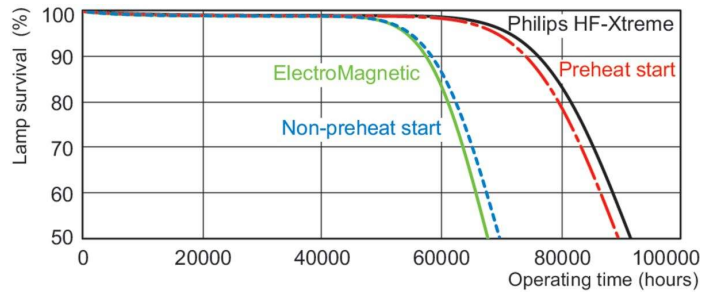

## Photometric data

Spectral Power Distribution Colour - MASTER TL-D Xtreme 18W/865 SLV

## Lifetime

Life Expectancy Diagram - MASTER TL-D Xtreme 18W/865 SLV

Life Expectancy Diagram - MASTER TL-D Xtreme 18W/865 SLV