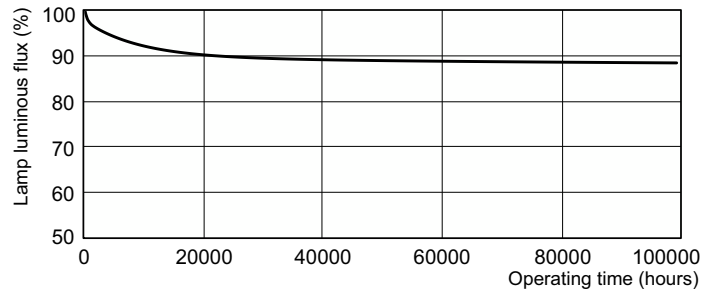

MASTER TL-D Xtreme

Lifetime

Life Expectancy Diagram - MASTER TL-D Xtreme 18W/865 SLV

Lumen Maintenance Diagram - MASTER TL-D Xtreme 18W/865 SLV