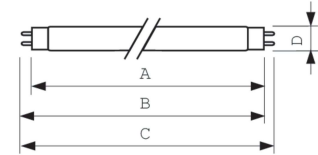

### Warnings and Safety

- To achieve published lifetimes for 100% operation, do not dim below 30%
- When used on electromagnetic gear, it is strongly recommended to apply only Philips S10 or S10E starters (for 18W types S2 or S2E) to achieve the published lifetimes, and to install new starters when relamping.
- A lamp breaking is extremely unlikely to have any impact on your health. If a lamp breaks, ventilate the room for 30 minutes and remove the parts, preferably with gloves. Put them in a sealed plastic bag and take it to your local waste facilities for recycling. Do not use a vacuum cleaner.

### Product data

General Information		Controls and Dimming	
Cap-Base	G13 [Medium Bi-Pin Fluorescent]	Dimmable	Yes
Life to 50% Failures (Nom)	47,000 hour(s)		
Light Technical		Mechanical and Housing	
Color Code	865 [CCT of 6500K]	Bulb Shape	T8 [26 mm (T8)]
Luminous Flux	1,250 lm		
Color Designation	Cool Daylight	Approval and Application	
Correlated Color Temperature (Nom)	6500 K	Mercury (Hg) Content (Nom)	3.0 mg
Luminous Efficacy (rated) (Nom)	70.6 lm/W	Energy Consumption kWh/1000 h	22 kWh
Color rendering index (CRI)	>80		
Operating and Electrical		Product Data	
Power Consumption	17.7 W	Order product name	MASTER TL-D Xtreme 18W/865 SLV
Lamp Current (Nom)	0.370 A	Full product name	MASTER TL-D Xtreme 18W/865 SLV
		Full product code	871150089275140
		Order code	927980386514
		Material Nr. (12NC)	927980386514
		Numerator - Quantity Per Pack	1
		EAN/UPC - Product/Case	8711500892751

## Dimensional drawing

Product	D (max)	A (max)	B (max)	B (min)	C (max)
MASTER TL-D Xtreme 18W/865 SLV	28 mm	589.8 mm	596.9 mm	594.5 mm	604.0 mm