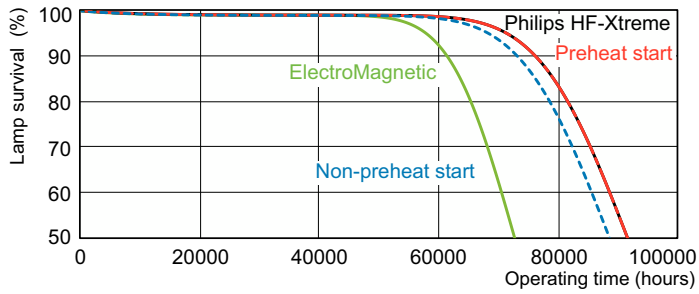

MASTER TL-D Xtreme

Lifetime

Life Expectancy Diagram - MASTER TL-D Xtreme 18W/865 SLV

Lumen Maintenance Diagram - MASTER TL-D Xtreme 18W/865 SLV