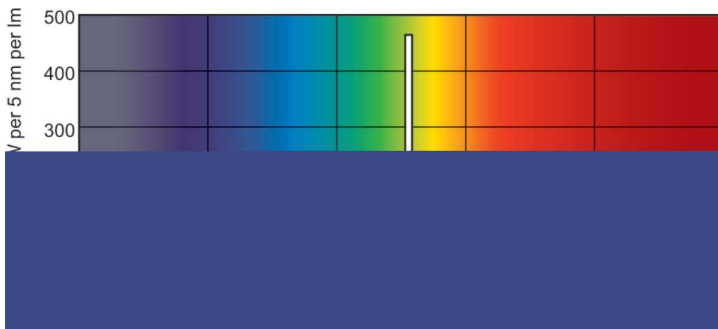

### Product data

General Information		Controls and Dimming	
Cap-Base	G13 [Medium Bi-Pin Fluorescent]	Dimmable	Yes
Life to 50% Failures (Nom)	47,000 hour(s)		
Light Technical		Mechanical and Housing	
Color Code	865 [CCT of 6500K]	Bulb Shape	T8 [26 mm (T8)]
Luminous Flux	1,250 lm		
Color Designation	Cool Daylight	Approval and Application	
Correlated Color Temperature (Nom)	6500 K	Mercury (Hg) Content (Nom)	3.0 mg
Luminous Efficacy (rated) (Nom)	70.6 lm/W	Energy Consumption kWh/1000 h	22 kWh
Color rendering index (CRI)	>80		
Operating and Electrical		Product Data	
Power Consumption	17.7 W	Order product name	MASTER TL-D Xtreme 18W/865 SLV
Lamp Current (Nom)	0.370 A	Full product name	MASTER TL-D Xtreme 18W/865 SLV
		Full product code	871150089275140
		Order code	927980386514
		Material Nr. (12NC)	927980386514
		Numerator - Quantity Per Pack	1
		EAN/UPC - Product/Case	8711500892751

## Dimensional drawing

Product	D (max)	A (max)	B (max)	B (min)	C (max)
MASTER TL-D Xtreme 18W/865 SLV	28 mm	589.8 mm	596.9 mm	594.5 mm	604.0 mm

## Photometric data

Spectral Power Distribution Colour - MASTER TL-D Xtreme 18W/865 SLV