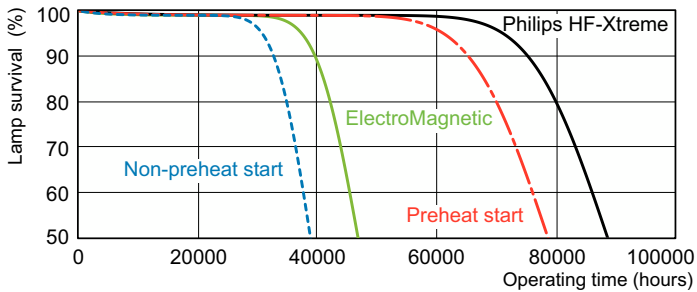

Lifetime

Life Expectancy Diagram - MASTER TL-D Xtreme 18W/865 SLV