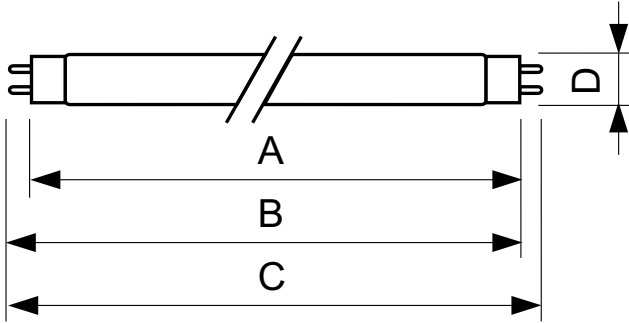

### Product data

General Information		Controls and Dimming	
Cap-Base	G13 [Medium Bi-Pin Fluorescent]	Dimmable	Yes
Life to 50% Failures (Nom)	13,000 hour(s)		
Light Technical		Mechanical and Housing	
Color Code	865 [CCT of 6500K]	Bulb Shape	T8
Color Designation	Cool Daylight		
Correlated Color Temperature (Nom)	6500 K	Approval and Application	
Luminous Efficacy (rated) (Nom)	71 lm/W	Mercury (Hg) Content (Nom)	2.0 mg
Color rendering index (CRI)	80		
Operating and Electrical		Product Data	
Power Consumption	18 W	Order product name	TL-D 18W/865 1SL/25
Lamp Current (Nom)	0.360 A	Full product name	TL-D 18W/865 1SL/25
Voltage (Nom)	59 V	Full product code	871829125418800
Voltage (Nom)	59 V	Order code	927981186524
		Material Nr. (12NC)	927981186524
		Numerator - Quantity Per Pack	1
		EAN/UPC - Product/Case	8718291254188

## Dimensional drawing

Product	D (max)	A (max)	B (max)	B (min)	C (max)
TL-D 18W/865 1SL/25	28 mm	589.8 mm	596.9 mm	594.5 mm	604 mm