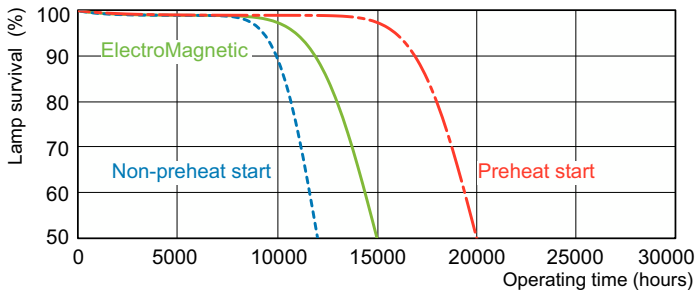

Lifetime

Life Expectancy Diagram - TL-D 18W/865 1SL/25