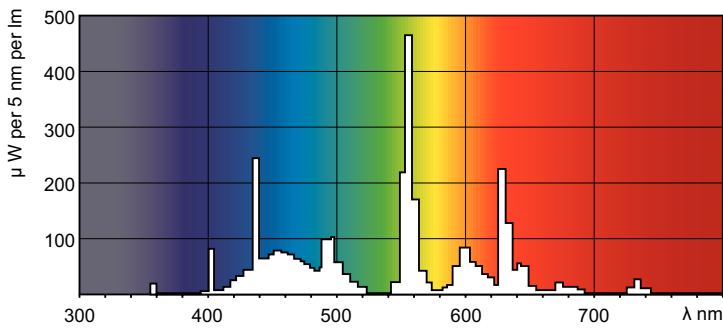

## TL-D 18W/865 1SL/25

The MASTER TL-D Super 80 lamp offers more lumens per watt and better color rendering than TL-D standard colors. Furthermore, it has a lower mercury content. The lamp can be operated in existing TL-D luminaires.

### Product data

General Information		Controls and Dimming	
Cap-Base	G13 [Medium Bi-Pin Fluorescent]	Dimmable	Yes
Life to 50% Failures (Nom)	13,000 hour(s)		
Light Technical		Mechanical and Housing	
Color Code	865 [CCT of 6500K]	Bulb Shape	T8
Color Designation	Cool Daylight		
Correlated Color Temperature (Nom)	6500 K	Approval and Application	
Luminous Efficacy (rated) (Nom)	71 lm/W	Mercury (Hg) Content (Nom)	2.0 mg
Color rendering index (CRI)	80		
Operating and Electrical		Product Data	
Power Consumption	18 W	Order product name	TL-D 18W/865 1SL/25
Lamp Current (Nom)	0.360 A	Full product name	TL-D 18W/865 1SL/25
Voltage (Nom)	59 V	Full product code	871829125418800
Voltage (Nom)	59 V	Order code	927981186524
		Material Nr. (12NC)	927981186524
		Numerator - Quantity Per Pack	1
		EAN/UPC - Product/Case	8718291254188

## Photometric data

Spectral Power Distribution Colour - TL-D 18W/865 1SL/25