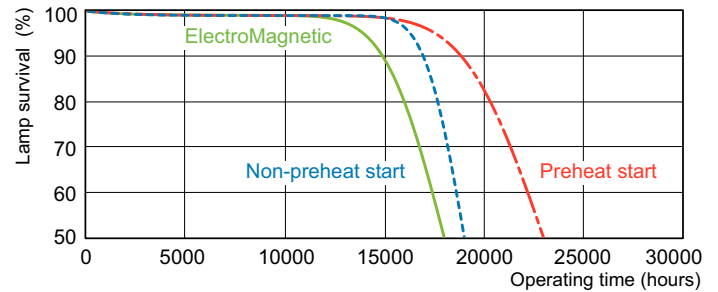

Life Expectancy Diagram - TL-D 18W/865 1SL/25