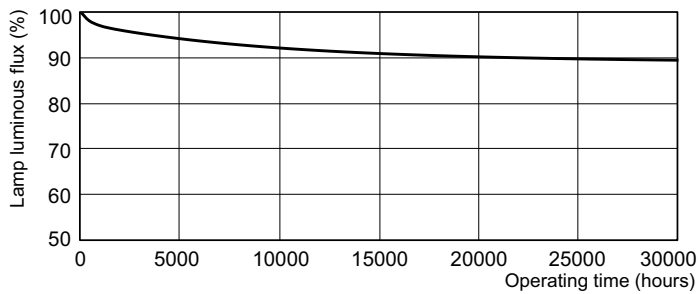

TL-D LIFEMAX Super 80

TL-D 36W/840 1SL/25

The TL-D LIFEMAX Super 80 lamp offers more lumens per watt and better color rendering than TL-D standard colors. Furthermore, it has a lower mercury content. The lamp can be operated in existing TL-D luminaires.

Product data

General Information	
Cap-Base	G13 [Medium Bi-Pin Fluorescent]
Life to 50% Failures (Nom)	15,000 hour(s)
Light Technical	
Color Code	840 [CCT of 4000K]
Color Designation	Cool White (CW)
Correlated Color Temperature (Nom)	4000 K
Luminous Efficacy (rated) (Nom)	90 lm/W
Color rendering index (CRI)	82
Operating and Electrical	
Power Consumption	36 W
Lamp Current (Nom)	0.440 A
Voltage (Nom)	103 V
Voltage (Nom)	103 V
Controls and Dimming	
Dimmable	Yes

TL-D LIFEMAX Super 80

Dimensional drawing

Product	D (max)	A (max)	B (max)	B (min)	C (max)
TL-D 36W/840 1SL/25	28 mm	1,199.4 mm	1,206.5 mm	1,204.1 mm	1,213.6 mm

Lifetime

Life Expectancy Diagram - TL-D 36W/840 1SL/25

Life Expectancy Diagram - TL-D 36W/840 1SL/25

Lumen Maintenance Diagram - TL-D 36W/840 1SL/25

TL-D LIFEMAX Super 80