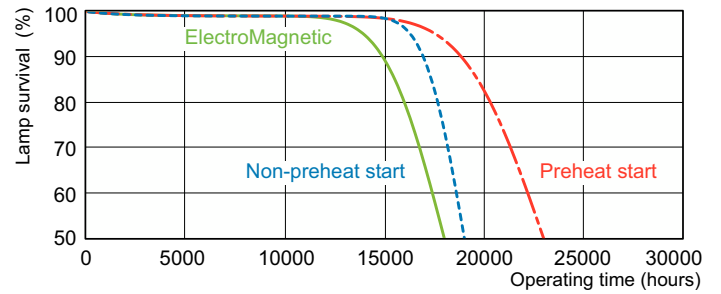

TL-D LIFEMAX Super 80

Dimensional drawing

Product	D (max)	A (max)	B (max)	B (min)	C (max)
TL-D 36W/840 1SL/25	28 mm	1,199.4 mm	1,206.5 mm	1,204.1 mm	1,213.6 mm

Lifetime

Life Expectancy Diagram - TL-D 36W/840 1SL/25

Lumen Maintenance Diagram - TL-D 36W/840 1SL/25