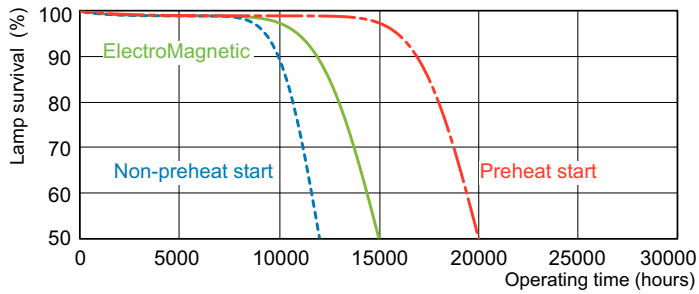

TL-D LIFEMAX Super 80

Dimensional drawing

Product	D (max)	A (max)	B (max)	B (min)	C (max)
TL-D 36W/840 1SL/25	28 mm	1,199.4 mm	1,206.5 mm	1,204.1 mm	1,213.6 mm

Lifetime

Life Expectancy Diagram - TL-D 36W/840 1SL/25

Lumen Maintenance Diagram - TL-D 36W/840 1SL/25