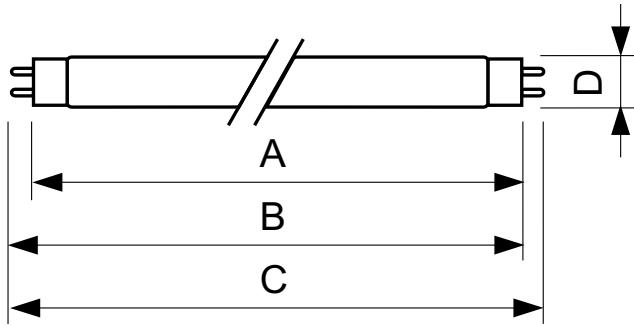

TL-D LIFEMAX Super 80

TL-D 36W/840 1SL/25

The TL-D LIFEMAX Super 80 lamp offers more lumens per watt and better color rendering than TL-D standard colors. Furthermore, it has a lower mercury content. The lamp can be operated in existing TL-D luminaires.

Product data

General Information	
Cap-Base	G13 [Medium Bi-Pin Fluorescent]
Life to 50% Failures (Nom)	15,000 hour(s)
Light Technical	
Color Code	840 [CCT of 4000K]
Color Designation	Cool White (CW)
Correlated Color Temperature (Nom)	4000 K
Luminous Efficacy (rated) (Nom)	90 lm/W
Color rendering index (CRI)	82
Operating and Electrical	
Power Consumption	36 W
Lamp Current (Nom)	0.440 A
Voltage (Nom)	103 V
Voltage (Nom)	103 V
Controls and Dimming	
Dimmable	Yes

Mechanical and Housing	
Bulb Shape	T8
Approval and Application	
Mercury (Hg) Content (Nom)	2.0 mg
Product Data	
Order product name	TL-D 36W/840 1SL/25
Full product name	TL-D 36W/840 1SL/25
Full product code	871150028561441
Order code	927982284040
Material Nr. (12NC)	927982284040
Numerator - Quantity Per Pack	1
EAN/UPC - Product/Case	8711500285614
Numerator - Packs per outer box	25
EAN/UPC - Case	8711500285898

TL-D LIFEMAX Super 80

Dimensional drawing

Product	D (max)	A (max)	B (max)	B (min)	C (max)
TL-D 36W/840 1SL/25	28 mm	1,199.4 mm	1,206.5 mm	1,204.1 mm	1,213.6 mm

Lifetime

Life Expectancy Diagram - TL-D 36W/840 1SL/25