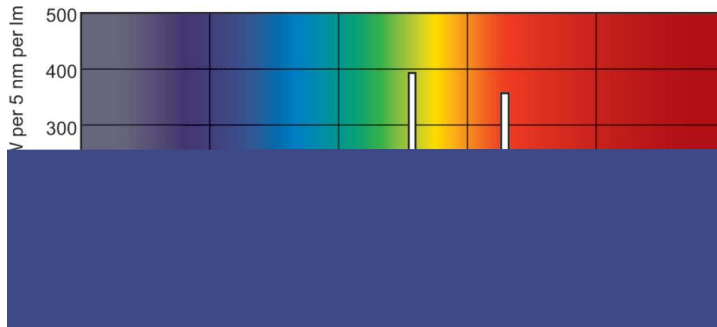

Product data

General Information		Color rendering index (CRI)	
Cap-Base	G13 [Medium Bi-Pin Fluorescent]		82
Flux measurement reference	Sphere	Operating and Electrical	
Life to 50% Failures (Nom)	47,000 hour(s)	Power Consumption	36.4 W
		Lamp Current (Nom)	0.430 A
Light Technical		Controls and Dimming	
Color Code	840 [CCT of 4000K]	Dimmable	Yes
Luminous Flux	3,200 lm	Mechanical and Housing	
Color Designation	Cool White (CW)	Bulb Shape	T8
Chromaticity Coordinate X (Nom)	0.38	Approval and Application	
Chromaticity Coordinate Y (Nom)	0.38	Energy Efficiency Class	G
Correlated Color Temperature (Nom)	4000 K		
Luminous Efficacy (rated) (Nom)	90 lm/W		

MASTER TL-D Xtreme

Mercury (Hg) Content (Max)	3 mg
Mercury (Hg) Content (Nom)	3.0 mg
Energy Consumption kWh/1000 h	37 kWh
EPREL Registration Number	423630

Product Data

Order product name	MASTER TL-D Xtreme 36W/840 SLV
Full product name	MASTER TL-D Xtreme 36W/840 SLV
Full product code	871150055868840

Product	D (max)	A (max)	B (max)	B (min)	C (max)
MASTER TL-D Xtreme 36W/840 SLV	28 mm	1,199.4 mm	1,206.5 mm	1,204.1 mm	1,213.6 mm

Photometric data

Spectral Power Distribution Colour - MASTER TL-D Xtreme 36W/840 SLV