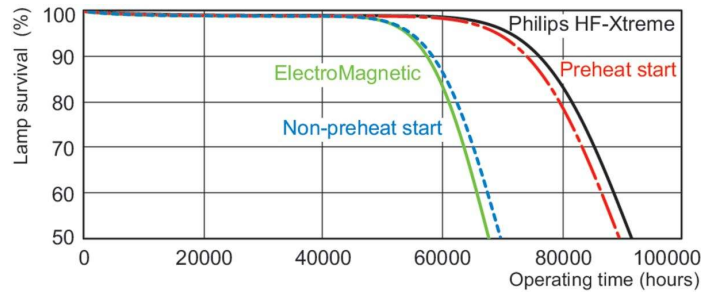

MASTER TL-D Xtreme

Lifetime