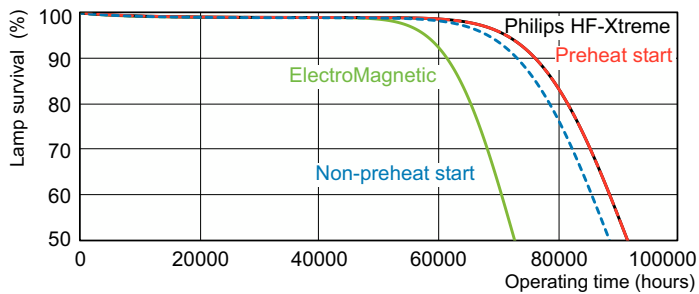

Life Expectancy Diagram - MASTER TL-D Xtreme 36W/840 SLV

Life Expectancy Diagram - MASTER TL-D Xtreme 36W/840 SLV