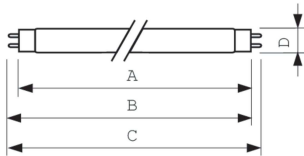

Order code	927982384014
Material Nr. (12NC)	927982384014
Numerator - Quantity Per Pack	1
EAN/UPC - Product/Case	8711500558688
Numerator - Packs per outer box	25
EAN/UPC - Case	8711500558695

Dimensional drawing

Product	D (max)	A (max)	B (max)	B (min)	C (max)
MASTER TL-D Xtreme 36W/840 SLV	28 mm	1,199.4 mm	1,206.5 mm	1,204.1 mm	1,213.6 mm

Photometric data

Spectral Power Distribution Colour - MASTER TL-D Xtreme 36W/840 SLV