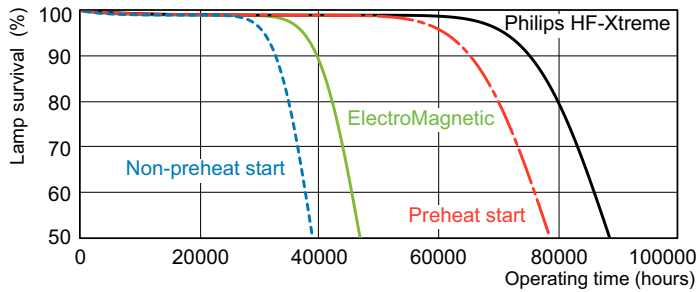

MASTER TL-D Xtreme

Lifetime