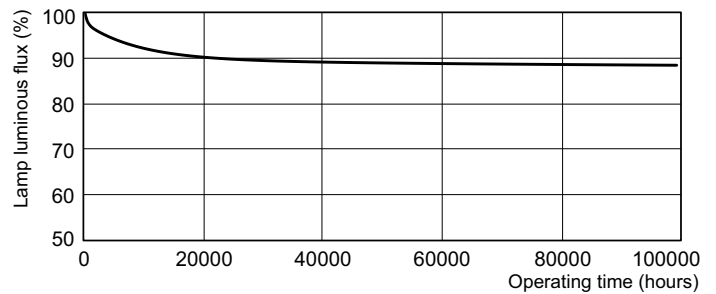

Product data

General Information		Color rendering index (CRI)	
Cap-Base	G13 [Medium Bi-Pin Fluorescent]		82
Flux measurement reference	Sphere	Operating and Electrical	
Life to 50% Failures (Nom)	47,000 hour(s)	Power Consumption	36.4 W
		Lamp Current (Nom)	0.430 A
Light Technical		Controls and Dimming	
Color Code	840 [CCT of 4000K]	Dimmable	Yes
Luminous Flux	3,200 lm	Mechanical and Housing	
Color Designation	Cool White (CW)	Bulb Shape	T8
Chromaticity Coordinate X (Nom)	0.38	Approval and Application	
Chromaticity Coordinate Y (Nom)	0.38	Energy Efficiency Class	G
Correlated Color Temperature (Nom)	4000 K		
Luminous Efficacy (rated) (Nom)	90 lm/W		

Product	D (max)	A (max)	B (max)	B (min)	C (max)
MASTER TL-D Xtreme 36W/840 SLV	28 mm	1,199.4 mm	1,206.5 mm	1,204.1 mm	1,213.6 mm

Photometric data

Spectral Power Distribution Colour - MASTER TL-D Xtreme 36W/840 SLV

MASTER TL-D Xtreme

Lifetime

Life Expectancy Diagram - MASTER TL-D Xtreme 36W/840 SLV

Life Expectancy Diagram - MASTER TL-D Xtreme 36W/840 SLV

Life Expectancy Diagram - MASTER TL-D Xtreme 36W/840 SLV

Lumen Maintenance Diagram - MASTER TL-D Xtreme 36W/840 SLV