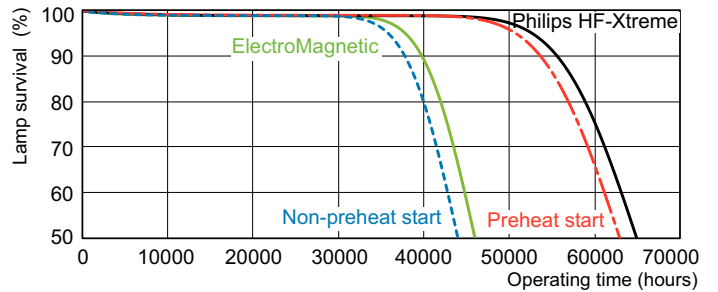

MASTER TL-D Xtra

MASTER TL-D Xtra 36W/840 1SL/25

Low-pressure mercury discharge lamp with a tubular 26mm envelope

Warnings and Safety

- To achieve published lifetimes for 100% operation, do not dim below 30%
- When used on electromagnetic gear, it is strongly recommended to apply only Philips S10 or S10E starters (for 18W types S2 or S2E) to achieve the published lifetimes, and to install new starters when relamping.
- A lamp breaking is extremely unlikely to have any impact on your health. If a lamp breaks, ventilate the room for 30 minutes and remove the parts, preferably with gloves. Put them in a sealed plastic bag and take it to your local waste facilities for recycling. Do not use a vacuum cleaner.

Photometric data

Spectral Power Distribution Colour - MASTER TL-D Xtra 36W/840 SLV/25

Lifetime

Life Expectancy Diagram - MASTER TL-D Xtra 36W/840 SLV/25

Life Expectancy Diagram - MASTER TL-D Xtra 36W/840 SLV/25