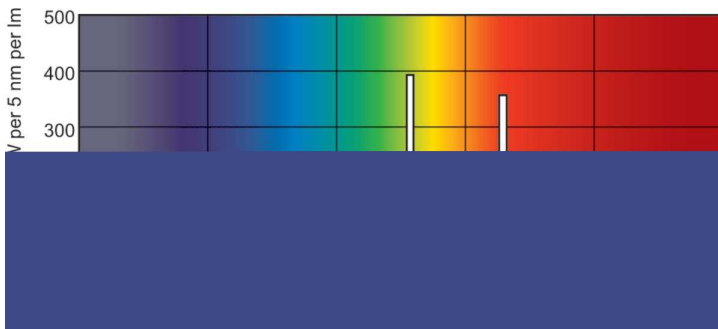

MASTER TL-D Xtra

MASTER TL-D Xtra 36W/840 1SL/25

Low-pressure mercury discharge lamp with a tubular 26mm envelope

Warnings and Safety

- To achieve published lifetimes for 100% operation, do not dim below 30%
- When used on electromagnetic gear, it is strongly recommended to apply only Philips S10 or S10E starters (for 18W types S2 or S2E) to achieve the published lifetimes, and to install new starters when relamping.
- A lamp breaking is extremely unlikely to have any impact on your health. If a lamp breaks, ventilate the room for 30 minutes and remove the parts, preferably with gloves. Put them in a sealed plastic bag and take it to your local waste facilities for recycling. Do not use a vacuum cleaner.

Product data

General Information		Controls and Dimming	
Cap-Base	G13 [Medium Bi-Pin Fluorescent]	Dimmable	Yes
Life to 50% Failures (Nom)	36,000 hour(s)		
Light Technical		Mechanical and Housing	
Color Code	840 [CCT of 4000K]	Bulb Shape	T8 [26 mm (T8)]
Luminous Flux	3,350 lm		
Color Designation	Cool White (CW)	Approval and Application	
Correlated Color Temperature (Nom)	4000 K	Mercury (Hg) Content (Nom)	3.0 mg
Luminous Efficacy (rated) (Nom)	93 lm/W	Energy Consumption kWh/1000 h	43 kWh
Color rendering index (CRI)	>80		
Operating and Electrical		Product Data	
Power Consumption	37.0 W	Order product name	MASTER TL-D Xtra 36W/840 SLV/25
Lamp Current (Nom)	0.435 A	Full product name	MASTER TL-D Xtra 36W/840 1SL/25
		Full product code	871150055876340
		Order code	55876340
		Material Nr. (12NC)	927982484014
		Numerator - Quantity Per Pack	1
		EAN/UPC - Product/Case	8711500558763

Photometric data

Spectral Power Distribution Colour - MASTER TL-D Xtra 36W/840 SLV/25

Lifetime

Life Expectancy Diagram - MASTER TL-D Xtra 36W/840 SLV/25

Life Expectancy Diagram - MASTER TL-D Xtra 36W/840 SLV/25