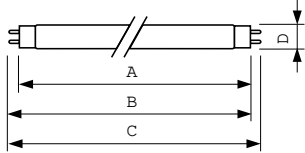

MASTER TL-D Xtra

MASTER TL-D Xtra 36W/840 1SL/25

Low-pressure mercury discharge lamp with a tubular 26mm envelope

Warnings and Safety

- To achieve published lifetimes for 100% operation, do not dim below 30%
- When used on electromagnetic gear, it is strongly recommended to apply only Philips S10 or S10E starters (for 18W types S2 or S2E) to achieve the published lifetimes, and to install new starters when relamping.
- A lamp breaking is extremely unlikely to have any impact on your health. If a lamp breaks, ventilate the room for 30 minutes and remove the parts, preferably with gloves. Put them in a sealed plastic bag and take it to your local waste facilities for recycling. Do not use a vacuum cleaner.

Product data

General Information		Controls and Dimming	
Cap-Base	G13 [Medium Bi-Pin Fluorescent]	Dimmable	Yes
Life to 50% Failures (Nom)	36,000 hour(s)		
Light Technical		Mechanical and Housing	
Color Code	840 [CCT of 4000K]	Bulb Shape	T8 [26 mm (T8)]
Luminous Flux	3,350 lm		
Color Designation	Cool White (CW)	Approval and Application	
Correlated Color Temperature (Nom)	4000 K	Mercury (Hg) Content (Nom)	3.0 mg
Luminous Efficacy (rated) (Nom)	93 lm/W	Energy Consumption kWh/1000 h	43 kWh
Color rendering index (CRI)	>80		
Operating and Electrical		Product Data	
Power Consumption	37.0 W	Order product name	MASTER TL-D Xtra 36W/840 SLV/25
Lamp Current (Nom)	0.435 A	Full product name	MASTER TL-D Xtra 36W/840 1SL/25
		Full product code	871150055876340
		Order code	55876340
		Material Nr. (12NC)	927982484014
		Numerator - Quantity Per Pack	1
		EAN/UPC - Product/Case	8711500558763

MASTER TL-D Xtra

Numerator - Packs per outer box	25
EAN/UPC - Case	8711500558794

Dimensional drawing

Product	D (max)	A (max)	B (max)	B (min)	C (max)
MASTER TL-D Xtra 36W/840 SLV/25	28 mm	1,199.4 mm	1,206.5 mm	1,204.1 mm	1,213.6 mm