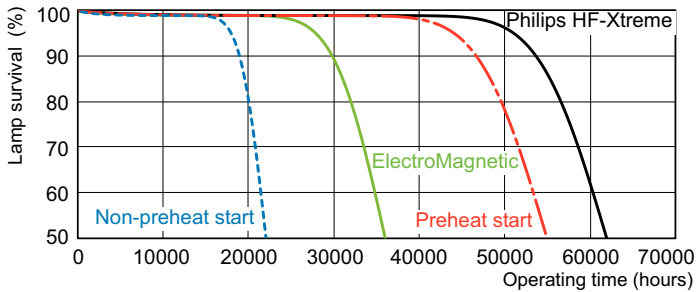

MASTER TL-D Xtra

MASTER TL-D Xtra 36W/840 1SL/25

Low-pressure mercury discharge lamp with a tubular 26mm envelope

Warnings and Safety

- To achieve published lifetimes for 100% operation, do not dim below 30%
- When used on electromagnetic gear, it is strongly recommended to apply only Philips S10 or S10E starters (for 18W types S2 or S2E) to achieve the published lifetimes, and to install new starters when relamping.
- A lamp breaking is extremely unlikely to have any impact on your health. If a lamp breaks, ventilate the room for 30 minutes and remove the parts, preferably with gloves. Put them in a sealed plastic bag and take it to your local waste facilities for recycling. Do not use a vacuum cleaner.

Product data

General Information		Controls and Dimming	
Cap-Base	G13 [Medium Bi-Pin Fluorescent]	Dimmable	Yes
Life to 50% Failures (Nom)	36,000 hour(s)		
Light Technical		Mechanical and Housing	
Color Code	840 [CCT of 4000K]	Bulb Shape	T8 [26 mm (T8)]
Luminous Flux	3,350 lm		
Color Designation	Cool White (CW)	Approval and Application	
Correlated Color Temperature (Nom)	4000 K	Mercury (Hg) Content (Nom)	3.0 mg
Luminous Efficacy (rated) (Nom)	93 lm/W	Energy Consumption kWh/1000 h	43 kWh
Color rendering index (CRI)	>80		
Operating and Electrical		Product Data	
Power Consumption	37.0 W	Order product name	MASTER TL-D Xtra 36W/840 SLV/25
Lamp Current (Nom)	0.435 A	Full product name	MASTER TL-D Xtra 36W/840 1SL/25
		Full product code	871150055876340
		Order code	55876340
		Material Nr. (12NC)	927982484014
		Numerator - Quantity Per Pack	1
		EAN/UPC - Product/Case	8711500558763

Photometric data

Spectral Power Distribution Colour - MASTER TL-D Xtra 36W/840 SLV/25

Lifetime

Life Expectancy Diagram - MASTER TL-D Xtra 36W/840 SLV/25

Life Expectancy Diagram - MASTER TL-D Xtra 36W/840 SLV/25