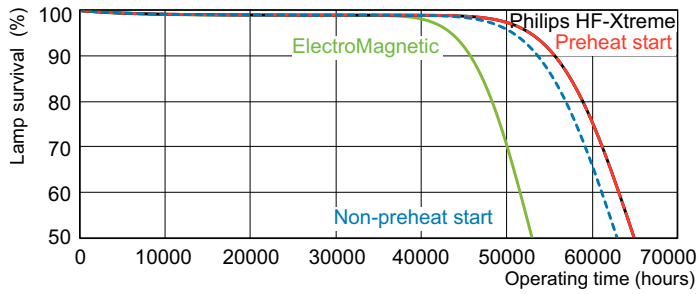

MASTER TL-D Xtra

Lifetime

Life Expectancy Diagram - MASTER TL-D Xtra 36W/840 SLV/25

Lumen Maintenance Diagram - MASTER TL-D Xtra 36W/840 SLV/25