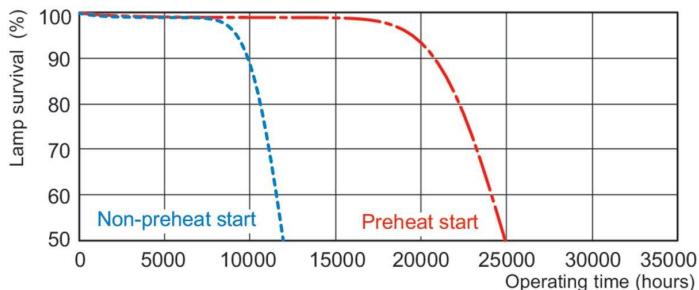

MASTER TL5 Eco Eficien ă înaltă

Durată de viață

Life Expectancy Diagram - MASTER TL5 HE Eco 13=14W/840 UNP/40

Life Expectancy Diagram - MASTER TL5 HE Eco 13=14W/840 UNP/40