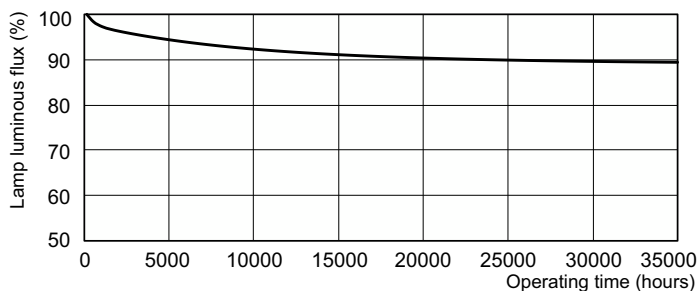

Lumen Maintenance Diagram - MASTER TL5 HE Eco 13=14W/840 UNP/40