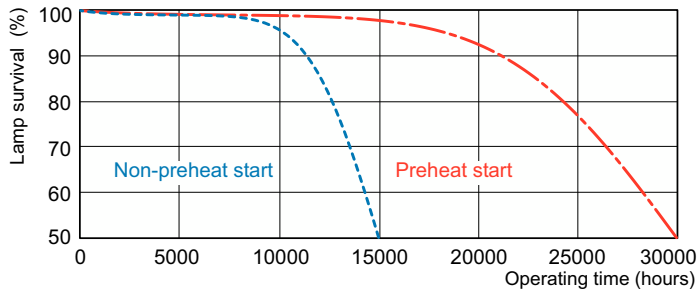

MASTER TL5 HO Eco

Livslängd

Life Expectancy Diagram - MASTER TL5 HO Eco 20=24W/840 UNP/40