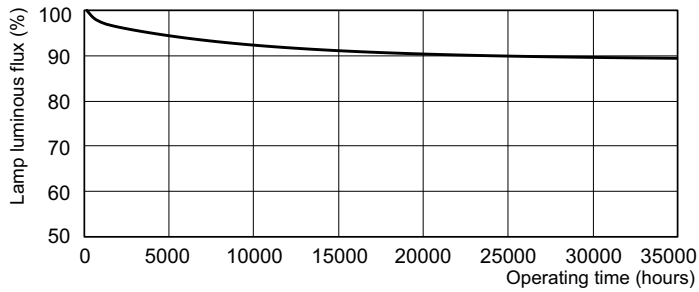

Life Expectancy Diagram - MASTER TL5 HO Eco 20=24W/840 UNP/40

Lumen Maintenance Diagram - MASTER TL5 HO Eco 20=24W/840 UNP/40