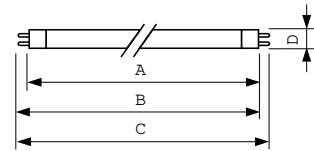

Product data

General Information		Lamp Current (Nom)	
Cap-Base	G5 [G5]	0.170 A	
Features	na [Not Applicable]	Controls and Dimming	
Light Technical		Dimmable	Yes
Color Code	830 [CCT of 3000K]	Mechanical and Housing	
Luminous Flux	3,650 lm	Bulb Shape	T5 [16 mm (T5)]
Color Designation	Warm White (WW)	Approval and Application	
Correlated Color Temperature (Nom)	3000 K	Mercury (Hg) Content (Nom)	1.2 mg
Luminous Efficacy (rated) (Nom)	103 lm/W	Energy Consumption kWh/1000 h	35 kWh
Color rendering index (CRI)	82	Product Data	
Operating and Electrical		Order product name	MASTER TL5 HE Eco 32=35W/830 UNP/40
Power Consumption	31.7 W		

EAN/UPC - Product/Case	8711500880024
Numerator - Packs per outer box	40
EAN/UPC - Case	8727900825923

Dimensional drawing

Product	D (max)	A (max)	B (max)	B (min)	C (max)
MASTER TL5 HE Eco 32=35W/830 UNP/40	17 mm	1,449.0 mm	1,456.1 mm	1,453.7 mm	1,463.2 mm