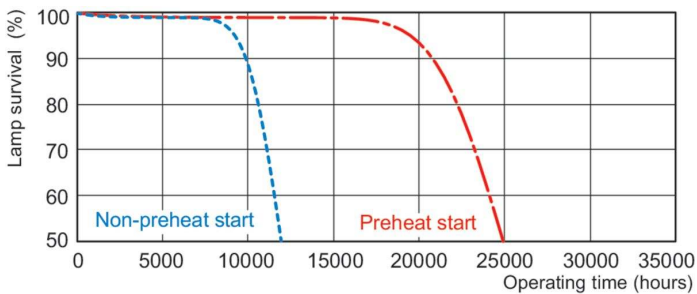

Product data

General Information		Lamp Current (Nom)	
Cap-Base	G5 [G5]	0.170 A	
Features	na [Not Applicable]	Controls and Dimming	
Light Technical		Dimmable	Yes
Color Code	830 [CCT of 3000K]	Mechanical and Housing	
Luminous Flux	3,650 lm	Bulb Shape	T5 [16 mm (T5)]
Color Designation	Warm White (WW)	Approval and Application	
Correlated Color Temperature (Nom)	3000 K	Mercury (Hg) Content (Nom)	1.2 mg
Luminous Efficacy (rated) (Nom)	103 lm/W	Energy Consumption kWh/1000 h	35 kWh
Color rendering index (CRI)	82	Product Data	
Operating and Electrical		Order product name	MASTER TL5 HE Eco 32=35W/830 UNP/40
Power Consumption	31.7 W		

Photometric data

Spectral Power Distribution Colour - MASTER TL5 HE Eco 32=35W/830 UNP/40

Lifetime

Life Expectancy Diagram - MASTER TL5 HE Eco 32=35W/830 UNP/40

Life Expectancy Diagram - MASTER TL5 HE Eco 32=35W/830 UNP/40