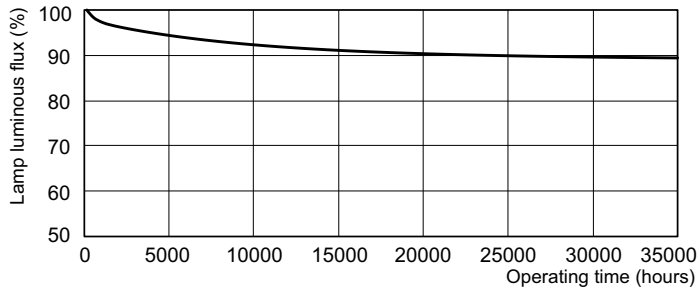

Product data

General Information		Lamp Current (Nom)	
Cap-Base	G5 [G5]	0.170 A	
Features	na [Not Applicable]	Controls and Dimming	
Light Technical		Dimmable	Yes
Color Code	830 [CCT of 3000K]	Mechanical and Housing	
Luminous Flux	3,650 lm	Bulb Shape	T5 [16 mm (T5)]
Color Designation	Warm White (WW)	Approval and Application	
Correlated Color Temperature (Nom)	3000 K	Mercury (Hg) Content (Nom)	1.2 mg
Luminous Efficacy (rated) (Nom)	103 lm/W	Energy Consumption kWh/1000 h	35 kWh
Color rendering index (CRI)	82	Product Data	
Operating and Electrical		Order product name	MASTER TL5 HE Eco 32=35W/830 UNP/40
Power Consumption	31.7 W		

Photometric data

Spectral Power Distribution Colour - MASTER TL5 HE Eco 32=35W/830 UNP/40

Lifetime

Life Expectancy Diagram - MASTER TL5 HE Eco 32=35W/830 UNP/40

Life Expectancy Diagram - MASTER TL5 HE Eco 32=35W/830 UNP/40

MASTER TL5 High Efficiency Eco

Lifetime

Lumen Maintenance Diagram - MASTER TL5 HE Eco 32=35W/830 UNP/40