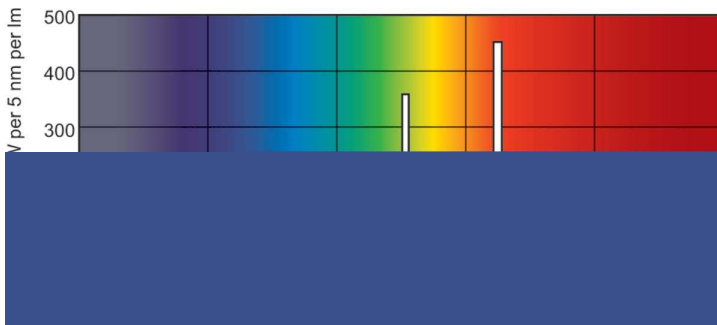

Product data

General Information		Lamp Current (Nom)	
Cap-Base	G5 [G5]	0.170 A	
Features	na [Not Applicable]	Controls and Dimming	
Light Technical		Dimmable	Yes
Color Code	830 [CCT of 3000K]	Mechanical and Housing	
Luminous Flux	3,650 lm	Bulb Shape	T5 [16 mm (T5)]
Color Designation	Warm White (WW)	Approval and Application	
Correlated Color Temperature (Nom)	3000 K	Mercury (Hg) Content (Nom)	1.2 mg
Luminous Efficacy (rated) (Nom)	103 lm/W	Energy Consumption kWh/1000 h	35 kWh
Color rendering index (CRI)	82	Product Data	
Operating and Electrical		Order product name	MASTER TL5 HE Eco 32=35W/830 UNP/40
Power Consumption	31.7 W		

MASTER TL5 High Efficiency Eco

Full product name	MASTER TL5 HE Eco 32=35W/830 UNP/40
Full product code	872790082592300
Order code	82592300
Material Nr. (12NC)	927991183031
Numerator - Quantity Per Pack	1

Photometric data

Spectral Power Distribution Colour - MASTER TL5 HE Eco 32=35W/830 UNP/40

Lifetime

Life Expectancy Diagram - MASTER TL5 HE Eco 32=35W/830 UNP/40

Life Expectancy Diagram - MASTER TL5 HE Eco 32=35W/830 UNP/40