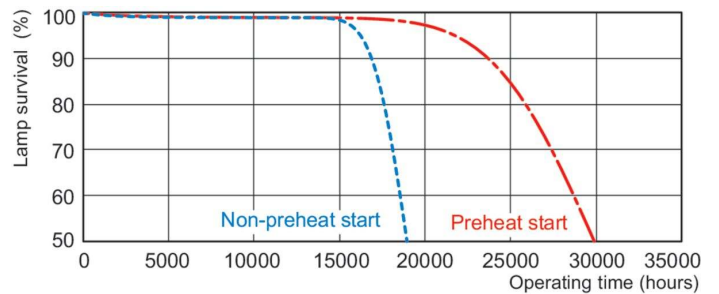

Photometric data

Spectral Power Distribution Colour - MASTER TL5 HE Eco 32=35W/830 UNP/40

Lifetime

Life Expectancy Diagram - MASTER TL5 HE Eco 32=35W/830 UNP/40

Life Expectancy Diagram - MASTER TL5 HE Eco 32=35W/830 UNP/40