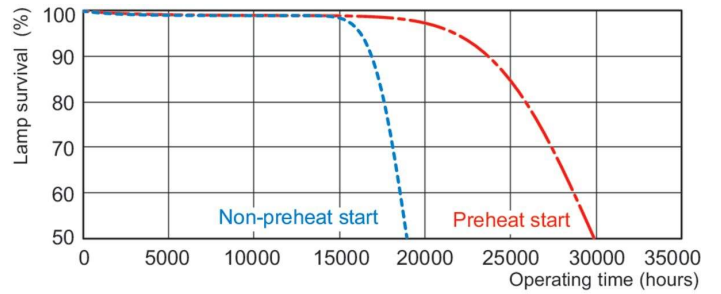

MASTER TL5 High Output Eco

Lifetime

Life Expectancy Diagram - MASTER TL5 HO Eco 50=54W/840 1SL/40