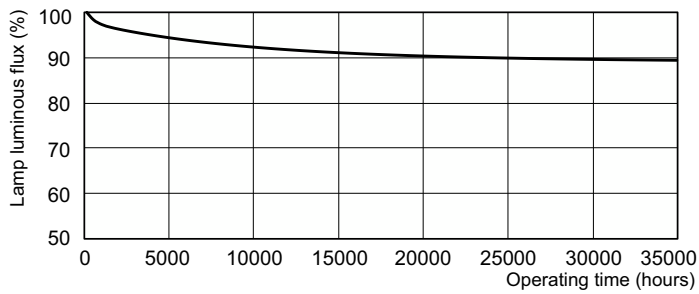

Dimensional drawing

Product	D (max)	A (max)	B (max)	B (min)	C (max)
MASTER TL5 HO Eco 50=54W/840 1SL/40	17 mm	1,149.0 mm	1,156.1 mm	1,153.7 mm	1,163.2 mm

Photometric data

Spectral Power Distribution Colour - MASTER TL5 HO Eco 50=54W/840 1SL/40

MASTER TL5 High Output Eco

Lifetime

Life Expectancy Diagram - MASTER TL5 HO Eco 50=54W/840 1SL/40

Life Expectancy Diagram - MASTER TL5 HO Eco 50=54W/840 1SL/40

Lumen Maintenance Diagram - MASTER TL5 HO Eco 50=54W/840 1SL/40