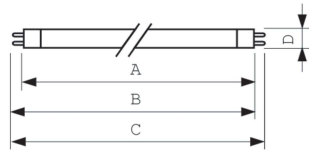

MASTER TL5 High Output Eco

Controls and Dimming

Dimmable	Yes
----------	-----

Mechanical and Housing

Bulb Shape	T5 [16 mm (T5)]
------------	-----------------

Approval and Application

Mercury (Hg) Content (Nom)	1.2 mg
Energy Consumption kWh/1000 h	54 kWh

Product Data

Order product name	MASTER TL5 HO Eco 50=54W/840 1SL/40
--------------------	-------------------------------------

Full product name	MASTER TL5 HO Eco 50=54W/840 1SL/40
Full product code	872790090834301
Order code	927991284033
Material Nr. (12NC)	927991284033
Numerator - Quantity Per Pack	1
EAN/UPC - Product/Case	8727900908343
Numerator - Packs per outer box	40
EAN/UPC - Case	8718291224778

Dimensional drawing

Product	D (max)	A (max)	B (max)	B (min)	C (max)
MASTER TL5 HO Eco 50=54W/840 1SL/40	17 mm	1,149.0 mm	1,156.1 mm	1,153.7 mm	1,163.2 mm

Photometric data

Spectral Power Distribution Colour - MASTER TL5 HO Eco 50=54W/840 1SL/40