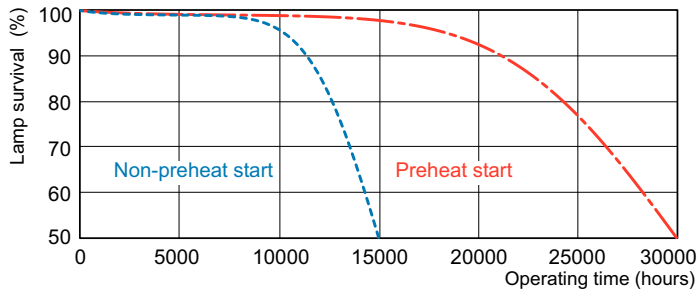

Dimensional drawing

Product	D (max)	A (max)	B (max)	B (min)	C (max)
MASTER TL5 HO Eco 50=54W/840 1SL/40	17 mm	1,149.0 mm	1,156.1 mm	1,153.7 mm	1,163.2 mm

Photometric data

Spectral Power Distribution Colour - MASTER TL5 HO Eco 50=54W/840 1SL/40

MASTER TL5 High Output Eco

Lifetime

Life Expectancy Diagram - MASTER TL5 HO Eco 50=54W/840 1SL/40

Life Expectancy Diagram - MASTER TL5 HO Eco 50=54W/840 1SL/40

Lumen Maintenance Diagram - MASTER TL5 HO Eco 50=54W/840 1SL/40