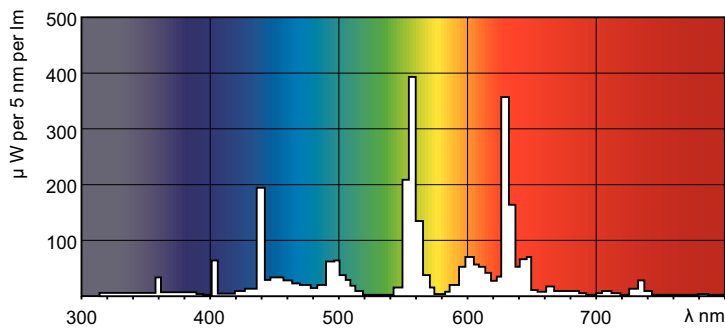

MASTER TL5 High Output Eco

MASTER TL5 HO Eco 50=54W/840 1SL/40

This extremely efficient TL5 lamp (tube diameter 16 mm) saves considerable energy by simple lamp-for-lamp replacement. The TL5 HO Eco lamp is optimized for installations requiring high light output and offers excellent lumen maintenance and colour rendering. Application areas vary from offices and industry to schools and retail environments.

MASTER TL5 High Output Eco

Controls and Dimming

Dimmable	Yes
----------	-----

Mechanical and Housing

Bulb Shape	T5 [16 mm (T5)]
------------	-----------------

Approval and Application

Mercury (Hg) Content (Nom)	1.2 mg
Energy Consumption kWh/1000 h	54 kWh

Product Data

Order product name	MASTER TL5 HO Eco 50=54W/840 1SL/40
--------------------	-------------------------------------

Full product name	MASTER TL5 HO Eco 50=54W/840 1SL/40
Full product code	872790090834301
Order code	927991284033
Material Nr. (12NC)	927991284033
Numerator - Quantity Per Pack	1
EAN/UPC - Product/Case	8727900908343
Numerator - Packs per outer box	40
EAN/UPC - Case	8718291224778

Dimensional drawing

Product	D (max)	A (max)	B (max)	B (min)	C (max)
MASTER TL5 HO Eco 50=54W/840 1SL/40	17 mm	1,149.0 mm	1,156.1 mm	1,153.7 mm	1,163.2 mm

Photometric data

Spectral Power Distribution Colour - MASTER TL5 HO Eco 50=54W/840 1SL/40