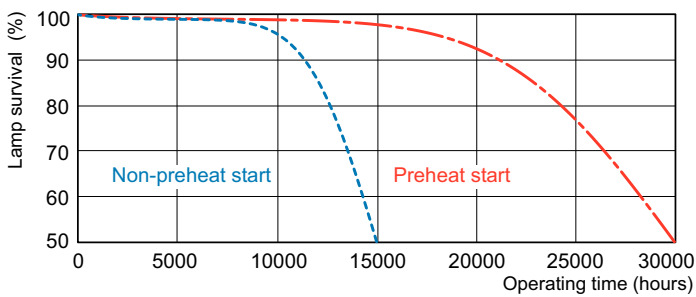

Lifetime

Life Expectancy Diagram - MASTER TL5 HO 90 De Luxe 49W/965 1SL20