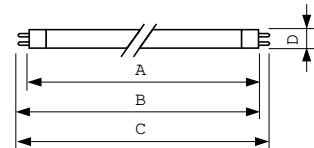

## Dimensional drawing

Product	D (max)	A (max)	B (max)	B (min)	C (max)
MASTER TL5 HO 90 De Luxe 49W/965 1SL20	17 mm	1,449.0 mm	1,456.1 mm	1,453.7 mm	1,463.2 mm