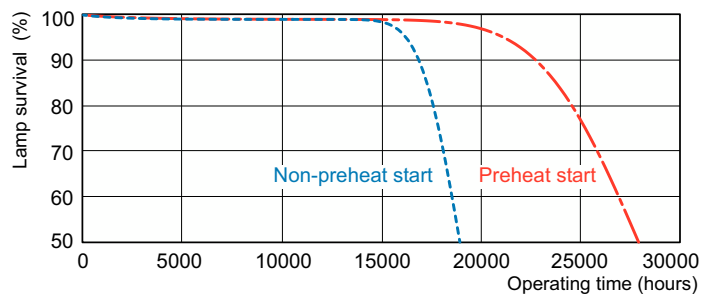

Life Expectancy Diagram - MASTER TL5 HO 90 De Luxe 49W/965 1SL20