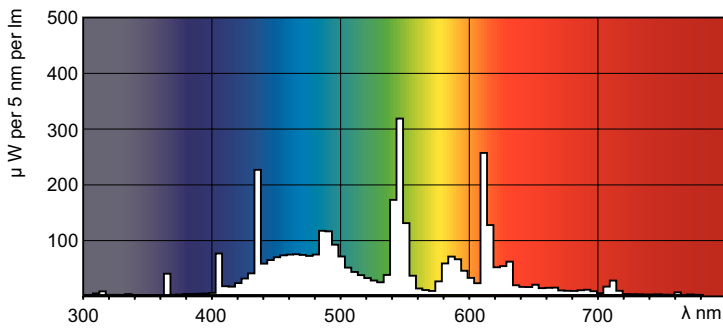

### Product data

General Information	
Cap base	G5 [G5]
Flux measurement reference	Sphere

Light Technical	
Colour Code	965 [CCT of 6500K]
Luminous Flux	3,800 lm
Colour designation	Cool Daylight
Chromaticity Coordinate X (Nom)	0.313
Chromaticity Coordinate Y (Nom)	0.337
Correlated Colour Temperature	6500 K
Luminous efficacy (rated) (nom.)	76 lm/W
Colour rendering index (CRI)	92

## Dimensional drawing

Product	D (max)	A (max)	B (max)	B (min)	C (max)
MASTER TL5 HO 90 De Luxe 49W/965 1SL20	17 mm	1,449.0 mm	1,456.1 mm	1,453.7 mm	1,463.2 mm

## Photometric data

Spectral Power Distribution Colour - MASTER TL5 HO 90 De Luxe 49W/965 1SL20