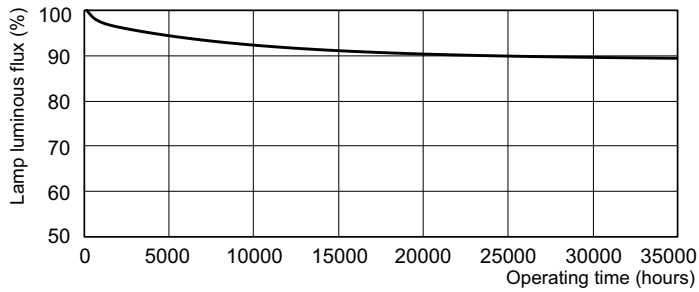

Life Expectancy Diagram - MASTER TL5 HO Eco 45=49W/840 1SL/40

Lumen Maintenance Diagram - MASTER TL5 HO Eco 45=49W/840 1SL/40