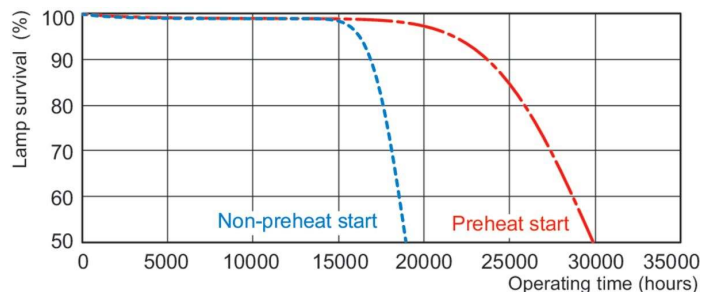

Photometric data

Spectral Power Distribution Colour - MASTER TL5 HO Eco 45=49W/840 1SL/40

Lifetime

Life Expectancy Diagram - MASTER TL5 HO Eco 45=49W/840 1SL/40

Life Expectancy Diagram - MASTER TL5 HO Eco 45=49W/840 1SL/40