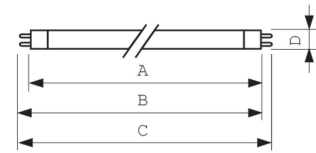

MASTER TL5 High Output Eco

MASTER TL5 HO Eco 45=49W/840 1SL/40

This extremely efficient TL5 lamp (tube diameter 16 mm) saves considerable energy by simple lamp-for-lamp replacement. The TL5 HO Eco lamp is optimized for installations requiring high light output and offers excellent lumen maintenance and color rendering. Application areas vary from offices and industry to schools and retail environments.

Product data

General Information		Operating and Electrical	
Cap-Base	G5 [G5]	Power Consumption	44.6 W
Features	na [Not Applicable]	Lamp Current (Nom)	0.260 A
Light Technical		Controls and Dimming	
Color Code	840 [CCT of 4000K]	Dimmable	Yes
Luminous Flux	4,900 lm	Mechanical and Housing	
Color Designation	Cool White (CW)	Bulb Shape	T5 [16 mm (T5)]
Correlated Color Temperature (Nom)	4000 K	Approval and Application	
Luminous Efficacy (rated) (Nom)	92 lm/W	Mercury (Hg) Content (Nom)	1.2 mg
Color rendering index (CRI)	82		

Material Nr. (12NC)	927991784033
Numerator - Quantity Per Pack	1
EAN/UPC - Product/Case	8727900908404
Numerator - Packs per outer box	40
EAN/UPC - Case	8718291224808

Dimensional drawing

Product	D (max)	A (max)	B (max)	B (min)	C (max)
MASTER TL5 HO Eco 45=49W/840 1SL/40	17 mm	1,449.0 mm	1,456.1 mm	1,453.7 mm	1,463.2 mm