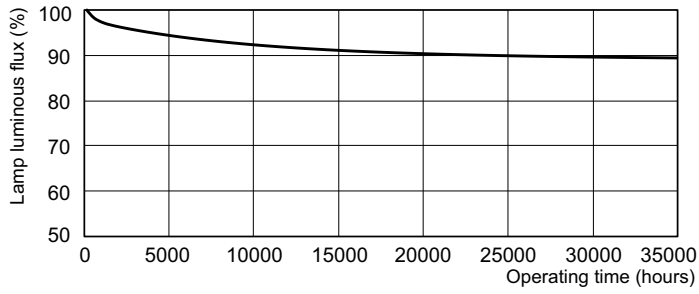

MASTER TL5 High Output Eco

Lifetime

Lumen Maintenance Diagram - MASTER TL5 HO Eco 45=49W/840 1SL/40