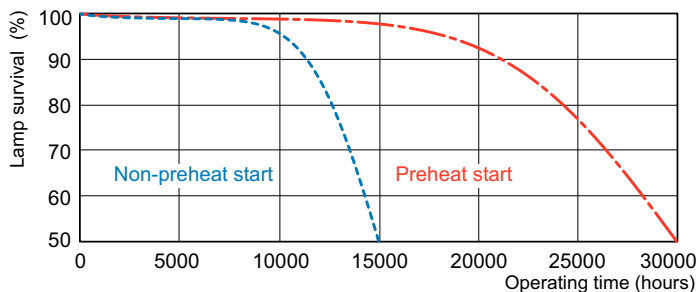

MASTER TL5 High Output Eco

Energy Consumption kWh/1000 h	50 kWh
Product Data	
Order product name	MASTER TL5 HO Eco 45=49W/840 1SL/40
Full product name	MASTER TL5 HO Eco 45=49W/840 1SL/40
Full product code	872790090840401
Order code	927991784033

Photometric data

Spectral Power Distribution Colour - MASTER TL5 HO Eco 45=49W/840 1SL/40

Lifetime

Life Expectancy Diagram - MASTER TL5 HO Eco 45=49W/840 1SL/40

Life Expectancy Diagram - MASTER TL5 HO Eco 45=49W/840 1SL/40