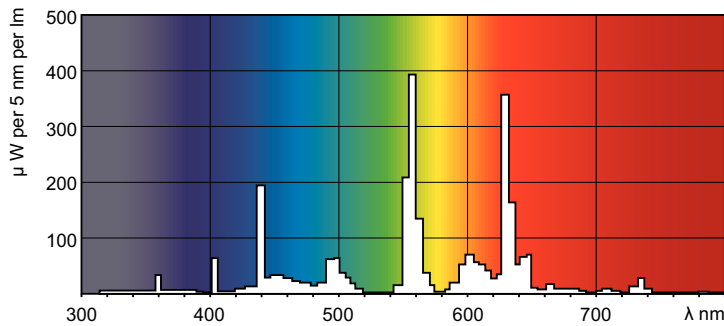

MASTER TL5 High Output Eco

MASTER TL5 HO Eco 45=49W/840 1SL/40

This extremely efficient TL5 lamp (tube diameter 16 mm) saves considerable energy by simple lamp-for-lamp replacement. The TL5 HO Eco lamp is optimized for installations requiring high light output and offers excellent lumen maintenance and color rendering. Application areas vary from offices and industry to schools and retail environments.

Product data

General Information		Operating and Electrical	
Cap-Base	G5 [G5]	Power Consumption	44.6 W
Features	na [Not Applicable]	Lamp Current (Nom)	0.260 A
Light Technical		Controls and Dimming	
Color Code	840 [CCT of 4000K]	Dimmable	Yes
Luminous Flux	4,900 lm	Mechanical and Housing	
Color Designation	Cool White (CW)	Bulb Shape	T5 [16 mm (T5)]
Correlated Color Temperature (Nom)	4000 K	Approval and Application	
Luminous Efficacy (rated) (Nom)	92 lm/W	Mercury (Hg) Content (Nom)	1.2 mg
Color rendering index (CRI)	82		

MASTER TL5 High Output Eco

Energy Consumption kWh/1000 h	50 kWh
Product Data	
Order product name	MASTER TL5 HO Eco 45=49W/840 1SL/40
Full product name	MASTER TL5 HO Eco 45=49W/840 1SL/40
Full product code	872790090840401
Order code	927991784033

Photometric data

Spectral Power Distribution Colour - MASTER TL5 HO Eco 45=49W/840 1SL/40

Lifetime

Life Expectancy Diagram - MASTER TL5 HO Eco 45=49W/840 1SL/40

Life Expectancy Diagram - MASTER TL5 HO Eco 45=49W/840 1SL/40