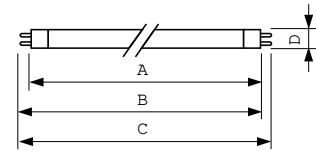

MASTER TL5 High Output 90 De Luxe

EAN/UPC - Product/Case	8711500261304
Numerator - Packs per outer box	20
EAN/UPC - Case	8727900895254

Dimensional drawing

Product	D (max)	A (max)	B (max)	B (min)	C (max)
MASTER TL5 HO 90 De Luxe 24W/965 1SL20	17 mm	549.0 mm	556.1 mm	553.7 mm	563.2 mm