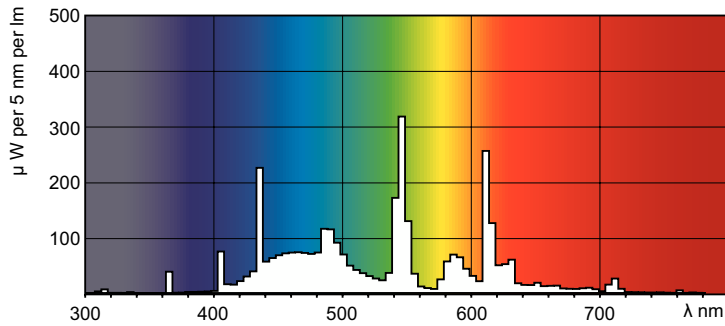

Product data

General Information	
Cap-Base	G5
Features	HO Alto® [High Output Alto]
Flux measurement reference	Sphere

Light Technical	
Color Code	965 [CCT of 6500K]
Luminous Flux	1,525 lm
Color Designation	Cool Daylight
Chromaticity Coordinate X (Nom)	0.313
Chromaticity Coordinate Y (Nom)	0.337
Correlated Color Temperature (Nom)	6500 K
Luminous Efficacy (rated) (Nom)	68 lm/W
Color rendering index (CRI)	92

MASTER TL5 High Output 90 De Luxe

EAN/UPC - Product/Case	8711500261304
Numerator - Packs per outer box	20
EAN/UPC - Case	8727900895254

Dimensional drawing

Product	D (max)	A (max)	B (max)	B (min)	C (max)
MASTER TL5 HO 90 De Luxe 24W/965 1SL20	17 mm	549.0 mm	556.1 mm	553.7 mm	563.2 mm

Photometric data

Spectral Power Distribution Colour - MASTER TL5 HO 90 De Luxe 24W/965 1SL20

Lifetime

Life Expectancy Diagram - MASTER TL5 HO 90 De Luxe 24W/965 1SL20

Life Expectancy Diagram - MASTER TL5 HO 90 De Luxe 24W/965 1SL20