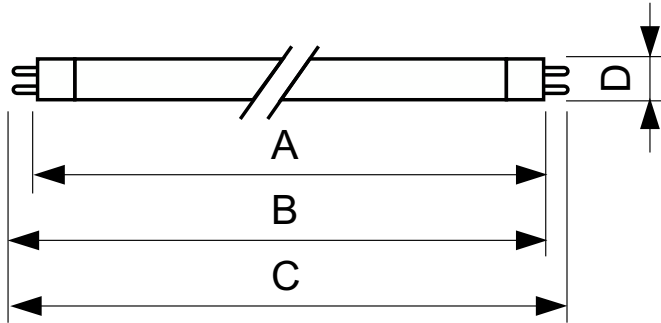

MASTER TL5 High Efficiency Xtra Eco

MASTER TL5 HE Xtra Eco 25=28W/840 1SL

TL5 High Efficiency Xtra Eco lamp (tube diameter 16 mm) provides the ideal combination of extra-long life and extra energy savings via simple lamp-for-lamp replacement of TL5 HE lamps, without any compromise on the high lighting quality.

Product data

General Information		Lamp current (nom.)		0.170 A	
Cap base	G5 [G5]				
Features	na [Not Applicable]				
Light Technical		Controls and Dimming			
Colour Code	840 [CCT of 4000K]	Dimmable	Yes		
Luminous Flux	2,900 lm				
Colour designation	Cool White (CW)	Mechanical and Housing			
Correlated Colour Temperature	4000 K	Bulb shape	T5 [16 mm (T5)]		
Luminous efficacy (rated) (nom.)	103 lm/W				
Colour rendering index (CRI)	82	Approval and Application			
		Mercury (Hg) content (nom.)	3.0 mg		
		Energy consumption kWh/1,000 hours	28 kWh		
Operating and Electrical		Product Data			
Power Consumption	25.2 W	Order product name	MASTER TL5 HE Xtra Eco 25=28W/840 1SL		

MASTER TL5 High Efficiency Xtra Eco

Full product name	MASTER TL5 HE Xtra Eco 25=28W/840 1SL
Full EOC	871829166946300
Order code	66946300
Material no. (12 NC)	927994384055
Local order code	25840TL5ECOXTA
SAP numerator – quantity per pack	1

EAN/UPC – Product/Case	8718291669463
Numerator – packs per outer box	40
EAN/UPC - Case	8718291669470

Dimensional drawing

Product	D (max)	A (max)	B (max)	B (min)	C (max)
MASTER TL5 HE Xtra Eco 25=28W/840 1SL	17 mm	1,149.0 mm	1,156.1 mm	1,153.7 mm	1,163.2 mm