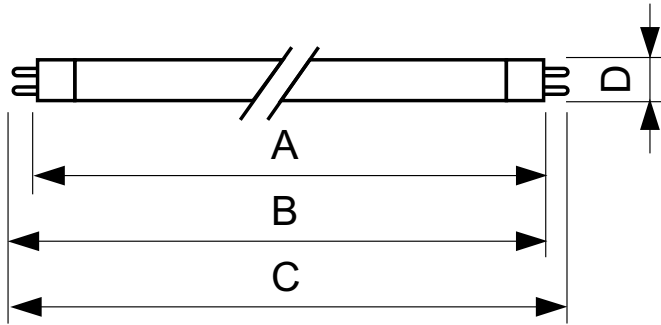

TUV TL Mini

EAN/UPC - Product	8711500623645
Order code	928000704013
Numerator - Quantity Per Pack	1
Numerator - Packs per outer box	250

Material Nr. (12NC)	928000704013

Dimensional drawing

TUV 6W FAM/10X25BOX

Product	D	C
TUV 6W FAM/10X25BOX	16 mm	226.3 mm