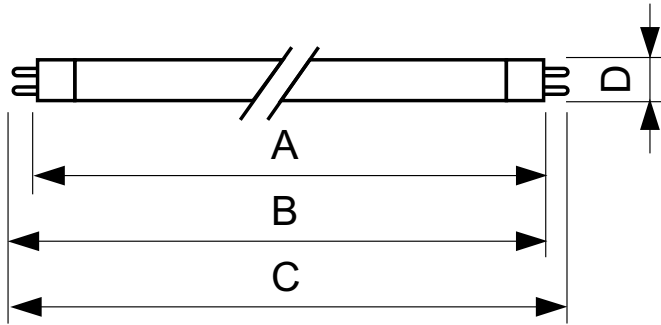

TUV TL Mini

EAN/UPC - Product	8711500623683
Order code	928001104013
Numerator - Quantity Per Pack	1
Numerator - Packs per outer box	250

Material Nr. (12NC)	928001104013
Copy Net Weight (Piece)	25.300 g

Dimensional drawing

TUV 8W FAM/10X25BOX

Product	D	C
TUV 8W FAM/10X25BOX	16 mm	302.5 mm