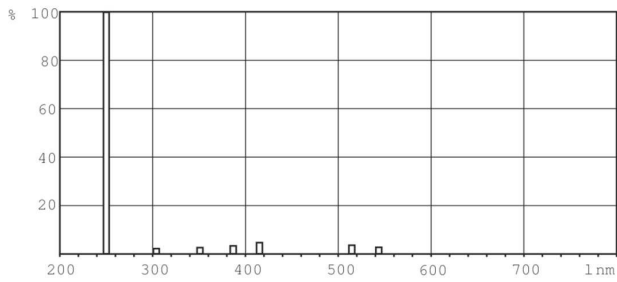

Photometric data

XDPB_XUTUV-Spectral power distribution B/W