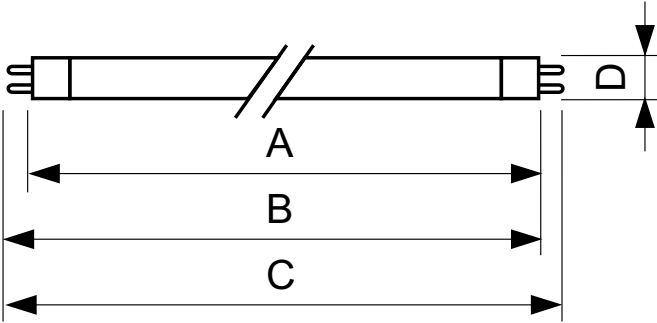

TUV TL Mini

EAN/UPC - Product	8711500638694
Order code	928002004013
Numerator - Quantity Per Pack	1
Numerator - Packs per outer box	250

Material Nr. (12NC)	928002004013
Copy Net Weight (Piece)	25.700 g

Dimensional drawing

TUV 16W FAM/10X25BOX

Product	D	C
TUV 16W FAM/10X25BOX	16 mm	302.5 mm