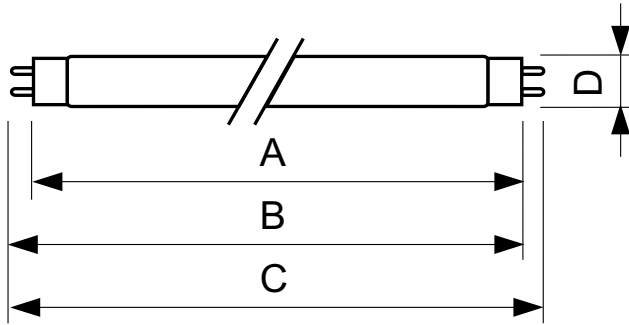

### Product data

General Information		Controls and Dimming	
Cap-Base	G13 [Medium Bi-Pin Fluorescent]	Dimmable	Yes
Nominal lifetime	13,000 hour(s)		
Life to 50% Failures (Nom)	13,000 hour(s)	Mechanical and Housing	
		Bulb Shape	T8
Light Technical		Approval and Application	
Color Code	54-765	Mercury (Hg) Content (Nom)	5.0 mg
Luminous Flux	1,825 lm	Energy Consumption kWh/1000 h	36 kWh
Color Designation	Cool Daylight		
Correlated Color Temperature (Nom)	6200 K	Product Data	
Color rendering index (CRI)	72	Order product name	TL-D 30W/54-765 1SL/25
Operating and Electrical		Full product name	TL-D 30W/54-765 1SL/25
Power Consumption	30.0 W	Full product code	871150072263800
Lamp Current (Nom)	0.360 A	Order code	928025405482
Voltage (Nom)	98 V	Material Nr. (12NC)	928025405482
Voltage (Nom)	98 V	Numerator - Quantity Per Pack	1
		EAN/UPC - Product/Case	8711500722638
		Numerator - Packs per outer box	25

## Dimensional drawing

Product	D (max)	A (max)	B (max)	B (min)	C (max)
TL-D 30W/54-765 1SL/25	28 mm	894.6 mm	901.7 mm	899.3 mm	908.8 mm