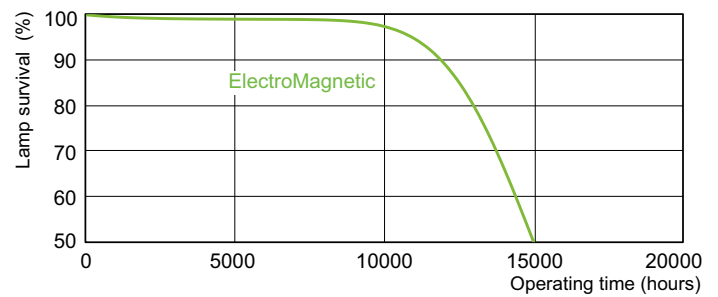

Life Expectancy Diagram - TL-D 30W/54-765 1SL/25