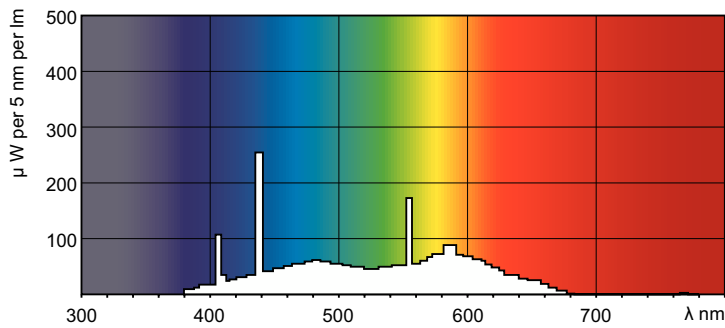

### Product data

General Information		Controls and Dimming	
Cap-Base	G13 [Medium Bi-Pin Fluorescent]	Dimmable	Yes
Nominal lifetime	13,000 hour(s)		
Life to 50% Failures (Nom)	13,000 hour(s)	Mechanical and Housing	
		Bulb Shape	T8
Light Technical		Approval and Application	
Color Code	54-765	Mercury (Hg) Content (Nom)	5.0 mg
Luminous Flux	1,825 lm	Energy Consumption kWh/1000 h	36 kWh
Color Designation	Cool Daylight		
Correlated Color Temperature (Nom)	6200 K	Product Data	
Color rendering index (CRI)	72	Order product name	TL-D 30W/54-765 1SL/25
Operating and Electrical		Full product name	TL-D 30W/54-765 1SL/25
Power Consumption	30.0 W	Full product code	871150072263800
Lamp Current (Nom)	0.360 A	Order code	928025405482
Voltage (Nom)	98 V	Material Nr. (12NC)	928025405482
Voltage (Nom)	98 V	Numerator - Quantity Per Pack	1
		EAN/UPC - Product/Case	8711500722638
		Numerator - Packs per outer box	25

## Dimensional drawing

Product	D (max)	A (max)	B (max)	B (min)	C (max)
TL-D 30W/54-765 1SL/25	28 mm	894.6 mm	901.7 mm	899.3 mm	908.8 mm

## Photometric data

Spectral Power Distribution Colour - TL-D 30W/54-765 1SL/25