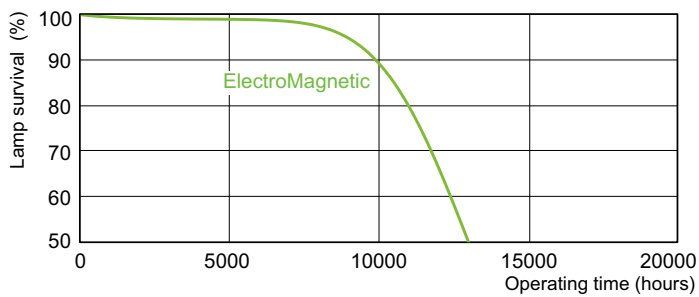

Lifetime

Life Expectancy Diagram - TL-D 30W/54-765 1SL/25