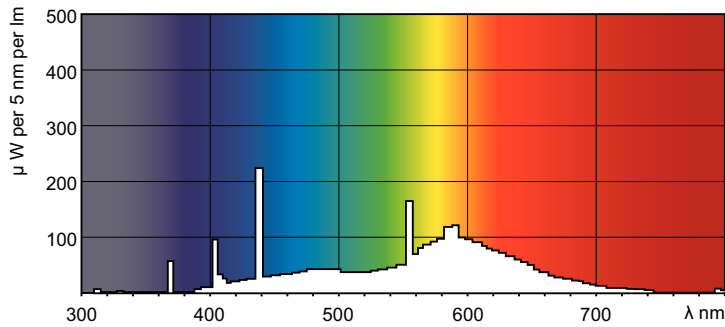

TL-E LIFEMAX

Standard Colours

TL-E 32W/33-640 1CT/20

This circular TL lamp (tube diameter 29 mm) enables omni-directional light distribution. It is suitable for use in a wide range of luminaires for various purposes where color rendering is not important.

Product data

General Information	
Cap-Base	G10Q [G10q]
Nominal lifetime	8,000 h
Life to 50% Failures (Nom)	13,000 h

Light Technical	
Color Code	33-640
Luminous Flux	2,050 lm
Color Designation	Cool White (CW)
Correlated Color Temperature (Nom)	4100 K
Luminous Efficacy (rated) (Nom)	64 lm/W
Color rendering index (CRI)	63

TL-E LIFEMAX Standard Colours

Dimensional drawing

Product	D (max)	D (min)	E (min)	E (max)	I (min)	I (max)
TL-E 32W/33-640	30.9 mm	27.1 mm	299.0 mm	303.5 mm	241.0 mm	246.0 mm
1CT/20						

Photometric data

Spectral Power Distribution Colour - TL-E 32W/33-640 1CT/20