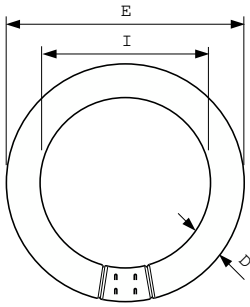

Approval and Application	
Mercury (Hg) Content (Nom)	9 mg

Product Data	
Order product name	TL-E 32W/33-640 1CT/20
Full product name	TL-E 32W/33-640 1CT/20
Full product code	871150055956200
Order code	928026303336
Material Nr. (12NC)	928026303336
Local order code	TLE32W33
Numerator - Quantity Per Pack	1
EAN/UPC - Product/Case	8711500559562
Numerator - Packs per outer box	20
EAN/UPC - Case	8711500559593

TL-E LIFEMAX Standard Colours

Dimensional drawing

Product	D (max)	D (min)	E (min)	E (max)	I (min)	I (max)
TL-E 32W/33-640	30.9 mm	27.1 mm	299.0 mm	303.5 mm	241.0 mm	246.0 mm
1CT/20						

Photometric data