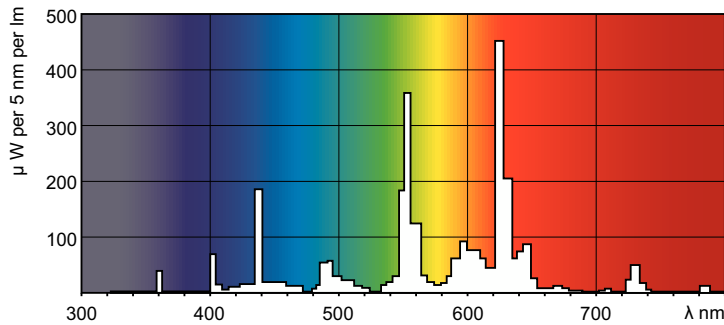

### Product data

General Information		Operating and Electrical	
Cap-Base	G10q	Power Consumption	32.8 W
Flux measurement reference	Sphere	Lamp Current (Nom)	0.450 A
Life to 50% Failures (Nom)	13,000 hour(s)	Voltage (Nom)	81 V
Light Technical		Voltage (Nom)	81 V
Color Code	830 [CCT of 3000K]	Controls and Dimming	
Luminous Flux	2,375 lm	Dimmable	Yes
Color Designation	Warm White (WW)	Mechanical and Housing	
Chromaticity Coordinate X (Nom)	0.44	Bulb Shape	C-T29
Chromaticity Coordinate Y (Nom)	0.403	Approval and Application	
Correlated Color Temperature (Nom)	3000 K	Energy Efficiency Class	G
Luminous Efficacy (rated) (Nom)	74 lm/W	Mercury (Hg) Content (Max)	8 mg
Color rendering index (CRI)	80	Mercury (Hg) Content (Nom)	8 mg

# MASTER TL-E Circular Super 80

Energy Consumption kWh/1000 h	33 kWh
EPREL Registration Number	423508
<b>Product Data</b>	
Order product name	TL-E 32W/830 1CT/12
Full product name	TL-E 32W/830 1CT/12
Full product code	871150055967815
Order code	928026383070

## Photometric data

Spectral Power Distribution Colour - TL-E 32W/830 1CT/12