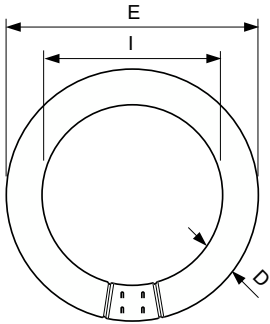

### Product data

General Information		Operating and Electrical	
Cap-Base	G10q	Power Consumption	32.8 W
Flux measurement reference	Sphere	Lamp Current (Nom)	0.450 A
Life to 50% Failures (Nom)	13,000 hour(s)	Voltage (Nom)	81 V
Light Technical		Voltage (Nom)	81 V
Color Code	830 [CCT of 3000K]	Controls and Dimming	
Luminous Flux	2,375 lm	Dimmable	Yes
Color Designation	Warm White (WW)	Mechanical and Housing	
Chromaticity Coordinate X (Nom)	0.44	Bulb Shape	C-T29
Chromaticity Coordinate Y (Nom)	0.403	Approval and Application	
Correlated Color Temperature (Nom)	3000 K	Energy Efficiency Class	G
Luminous Efficacy (rated) (Nom)	74 lm/W	Mercury (Hg) Content (Max)	8 mg
Color rendering index (CRI)	80	Mercury (Hg) Content (Nom)	8 mg

## Dimensional drawing

Product	D (max)	D (min)	E (min)	E (max)	I (min)	I (max)
TL-E 32W/830 1CT/12	30.9 mm	27.1 mm	299.0 mm	303.5 mm	241.0 mm	246.0 mm