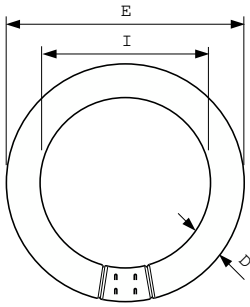

TL-E LIFEMAX

Standard Colours

TL-E 40W/54-765 1CT/20

This circular TL lamp (tube diameter 29 mm) enables omni-directional light distribution. It is suitable for use in a wide range of luminaires for various purposes where color rendering is not important.

Product data

General Information	
Cap-Base	G10q
Nominal lifetime	8,000 hour(s)
Life to 50% Failures (Nom)	13,000 hour(s)
Light Technical	
Color Code	54-765
Luminous Flux	2,500 lm
Color Designation	Cool Daylight
Correlated Color Temperature (Nom)	6200 K
Luminous Efficacy (rated) (Nom)	62 lm/W
Color rendering index (CRI)	72
Operating and Electrical	
Power Consumption	40.0 W
Lamp Current (Nom)	0.420 A
Voltage (Nom)	110 V
Voltage (Nom)	110 V
Controls and Dimming	
Dimmable	Yes

Mechanical and Housing	
Bulb Shape	C-T29
Approval and Application	
Mercury (Hg) Content (Nom)	9 mg
Product Data	
Order product name	TL-E 40W/54-765 1CT/20
Full product name	TL-E 40W/54-765 1CT/20
Full product code	871150055991301
Order code	928027405436
Material Nr. (12NC)	928027405436
Numerator - Quantity Per Pack	1
EAN/UPC - Product/Case	8711500559913
Numerator - Packs per outer box	20
EAN/UPC - Case	8711500284501

TL-E LIFEMAX Standard Colours

Dimensional drawing

Product	D (max)	D (min)	E (min)	E (max)	I (min)	I (max)
TL-E 40W/54-765	30.9 mm	27.1 mm	393.7 mm	406.4 mm	341.0 mm	347.7 mm
1CT/20						

Photometric data