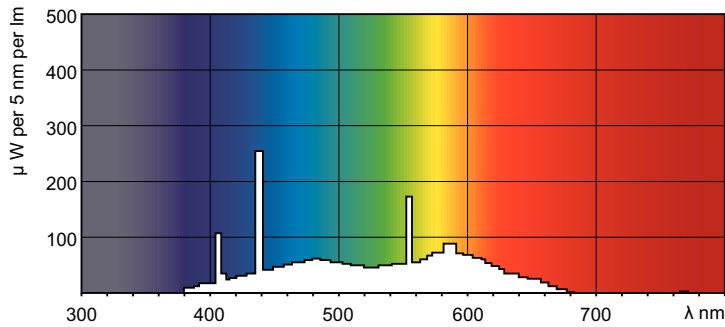

TL-E LIFEMAX

Standard Colours

TL-E 40W/54-765 1CT/20

This circular TL lamp (tube diameter 29 mm) enables omni-directional light distribution. It is suitable for use in a wide range of luminaires for various purposes where color rendering is not important.

Product data

General Information	
Cap-Base	G10q
Nominal lifetime	8,000 hour(s)
Life to 50% Failures (Nom)	13,000 hour(s)
Light Technical	
Color Code	54-765
Luminous Flux	2,500 lm
Color Designation	Cool Daylight
Correlated Color Temperature (Nom)	6200 K
Luminous Efficacy (rated) (Nom)	62 lm/W
Color rendering index (CRI)	72
Operating and Electrical	
Power Consumption	40.0 W
Lamp Current (Nom)	0.420 A
Voltage (Nom)	110 V
Voltage (Nom)	110 V
Controls and Dimming	
Dimmable	Yes

Mechanical and Housing	
Bulb Shape	C-T29
Approval and Application	
Mercury (Hg) Content (Nom)	9 mg
Product Data	
Order product name	TL-E 40W/54-765 1CT/20
Full product name	TL-E 40W/54-765 1CT/20
Full product code	871150055991301
Order code	928027405436
Material Nr. (12NC)	928027405436
Numerator - Quantity Per Pack	1
EAN/UPC - Product/Case	8711500559913
Numerator - Packs per outer box	20
EAN/UPC - Case	8711500284501

TL-E LIFEMAX Standard Colours

Dimensional drawing

Product	D (max)	D (min)	E (min)	E (max)	I (min)	I (max)
TL-E 40W/54-765	30.9 mm	27.1 mm	393.7 mm	406.4 mm	341.0 mm	347.7 mm
1CT/20						

Photometric data