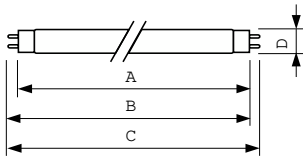

UV

UV-C Radiation at 100 hr 7.3 W

Product Data

Order product name TUV 25W 1SL/25
Full product name TUV 25W 1SL/25
Full product code 871150064161840

Order code 928039404005
Material Nr. (12NC) 928039404005
Local order code 9280-394-04005
Numerator - Quantity Per Pack 1
EAN/UPC - Product/Case 8711500641618
Numerator - Packs per outer box 25
EAN/UPC - Case 8711500641625

Dimensional drawing

Product	D (max)	A (max)	B (max)	B (min)	C (max)
TUV 25W 1SL/25	28 mm	437.4 mm	444.5 mm	442.1 mm	451.6 mm

Photometric data

Spectral Power Distribution Colour - TUV 25W 1SL/25