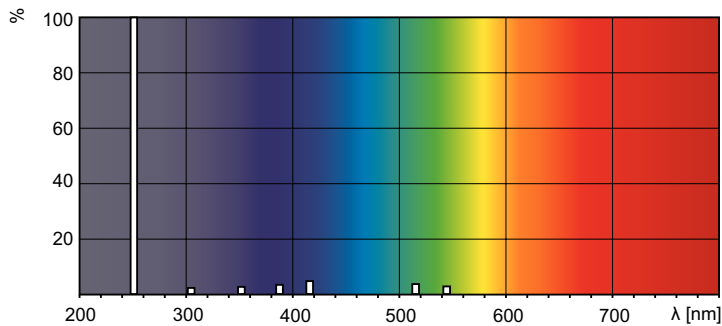

UV

UV-C Radiation at 100 hr 7.3 W

Product Data

Order product name TUV 25W 1SL/25
Full product name TUV 25W 1SL/25
Full product code 871150064161840

Order code 928039404005
Material Nr. (12NC) 928039404005
Local order code 9280-394-04005
Numerator - Quantity Per Pack 1
EAN/UPC - Product/Case 8711500641618
Numerator - Packs per outer box 25
EAN/UPC - Case 8711500641625

Dimensional drawing

Product	D (max)	A (max)	B (max)	B (min)	C (max)
TUV 25W 1SL/25	28 mm	437.4 mm	444.5 mm	442.1 mm	451.6 mm

Photometric data

Spectral Power Distribution Colour - TUV 25W 1SL/25