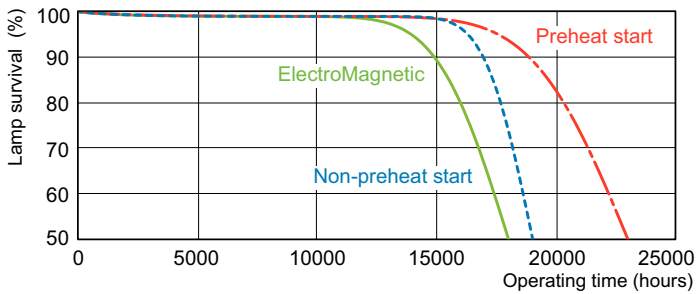

Lifetime

Life Expectancy Diagram - MASTER TL-D 90 De Luxe 18W/952 SLV/10