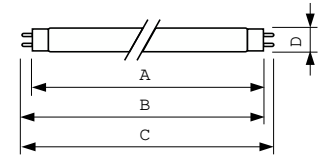

### Product data

General Information		Controls and Dimming	
Cap-Base	G13 [Medium Bi-Pin Fluorescent]	Dimmable	Yes
Flux measurement reference	Sphere		
Life to 50% Failures (Nom)	15,000 hour(s)	Mechanical and Housing	
		Bulb Shape	T8
Light Technical		Approval and Application	
Color Code	952	Energy Efficiency Class	G
Luminous Flux	1,150 lm	Mercury (Hg) Content (Nom)	1.7 mg
Color Designation	Daylight	Energy Consumption kWh/1000 h	19 kWh
Chromaticity Coordinate X (Nom)	0.34	EPREL Registration Number	423520
Chromaticity Coordinate Y (Nom)	0.351		
Correlated Color Temperature (Nom)	5200 K	Product Data	
Luminous Efficacy (rated) (Nom)	62.5 lm/W	Order product name	MASTER TL-D 90 De Luxe 18W/952 SLV/10
Color rendering index (CRI)	92	Full product name	MASTER TL-D 90 De Luxe 18W/952 1SL/10
Operating and Electrical		Full product code	871150088843325
Power Consumption	18.4 W	Order code	88843325
Lamp Current (Nom)	0.360 A	Material Nr. (12NC)	928043595081
		Numerator - Quantity Per Pack	1

## Dimensional drawing

Product	D (max)	A (max)	B (max)	B (min)	C (max)
MASTER TL-D 90 De Luxe 18W/952 SLV/10	28 mm	589.8 mm	596.9 mm	594.5 mm	604 mm