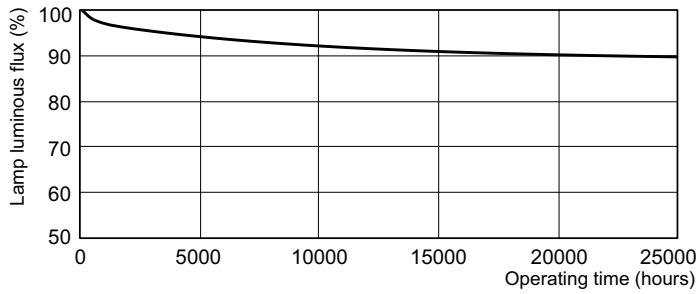

MASTER TL-D 90 De Luxe

Lifetime

Lumen Maintenance Diagram - MASTER TL-D 90 De Luxe 18W/952 SLV/10