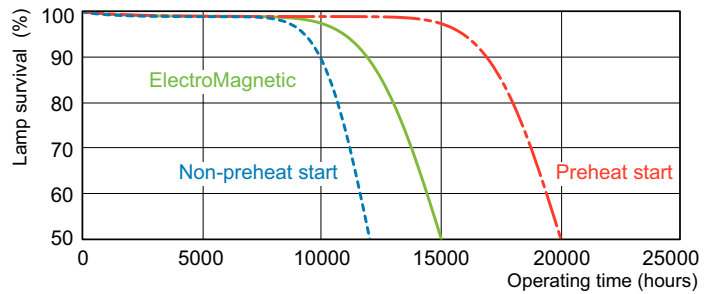

Life Expectancy Diagram - MASTER TL-D 90 De Luxe 18W/952 SLV/10