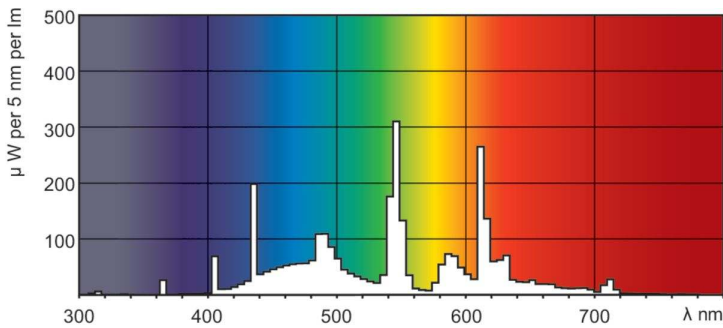

### Product data

General Information		Controls and Dimming	
Cap-Base	G13 [Medium Bi-Pin Fluorescent]	Dimmable	Yes
Flux measurement reference	Sphere		
Life to 50% Failures (Nom)	15,000 hour(s)	Mechanical and Housing	
		Bulb Shape	T8
Light Technical		Approval and Application	
Color Code	952	Energy Efficiency Class	G
Luminous Flux	1,150 lm	Mercury (Hg) Content (Nom)	1.7 mg
Color Designation	Daylight	Energy Consumption kWh/1000 h	19 kWh
Chromaticity Coordinate X (Nom)	0.34	EPREL Registration Number	423520
Chromaticity Coordinate Y (Nom)	0.351		
Correlated Color Temperature (Nom)	5200 K	Product Data	
Luminous Efficacy (rated) (Nom)	62.5 lm/W	Order product name	MASTER TL-D 90 De Luxe 18W/952 SLV/10
Color rendering index (CRI)	92	Full product name	MASTER TL-D 90 De Luxe 18W/952 1SL/10
Operating and Electrical		Full product code	871150088843325
Power Consumption	18.4 W	Order code	88843325
Lamp Current (Nom)	0.360 A	Material Nr. (12NC)	928043595081
		Numerator - Quantity Per Pack	1

## Dimensional drawing

Product	D (max)	A (max)	B (max)	B (min)	C (max)
MASTER TL-D 90 De Luxe 18W/952 SLV/10	28 mm	589.8 mm	596.9 mm	594.5 mm	604 mm

## Photometric data

Spectral Power Distribution Colour - MASTER TL-D 90 De Luxe 18W/952 SLV/10