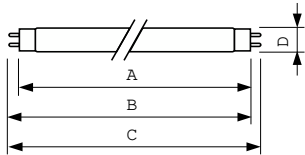

Product data

General Information		Controls and Dimming	
Cap base	G13 [Medium Bi-Pin Fluorescent]	Dimmable	Yes
Flux measurement reference	Sphere		
Life to 50% failures (nom.)	15,000 h	Mechanical and Housing	
		Bulb shape	T8 [26 mm (T8)]
Light Technical		Approval and Application	
Colour Code	952	Energy Efficiency Class	G
Luminous Flux	1,150 lm	Mercury (Hg) content (nom.)	1.7 mg
Colour designation	Daylight	Energy consumption kWh/1,000 hours	19 kWh
Chromaticity Coordinate X (Nom)	0.34	EPREL registration number	423520
Chromaticity Coordinate Y (Nom)	0.351		
Correlated Colour Temperature	5200 K	Product Data	
Luminous efficacy (rated) (nom.)	62.5 lm/W	Order product name	MASTER TL-D 90 De Luxe 18W/952 SLV/10
Colour rendering index (CRI)	92	Full product name	MASTER TL-D 90 De Luxe 18W/952 1SL/10
Operating and Electrical		Full EOC	871150088843325
Power Consumption	18.4 W	Order code	88843325
Lamp current (nom.)	0.360 A	Material no. (12 NC)	928043595081
		Local order code	18950DLP

MASTER TL-D 90 De Luxe

SAP numerator – quantity per pack	1
EAN/UPC – Product/Case	8711500888433
Numerator – packs per outer box	10

EAN/UPC - Case	8711500888440
----------------	---------------

Dimensional drawing

Product	D (max)	A (max)	B (max)	B (min)	C (max)
MASTER TL-D 90 De Luxe 18W/952 SLV/10	28 mm	589.8 mm	596.9 mm	594.5 mm	604 mm

Photometric data

Spectral Power Distribution Colour - MASTER TL-D 90 De Luxe 18W/952 SLV/10