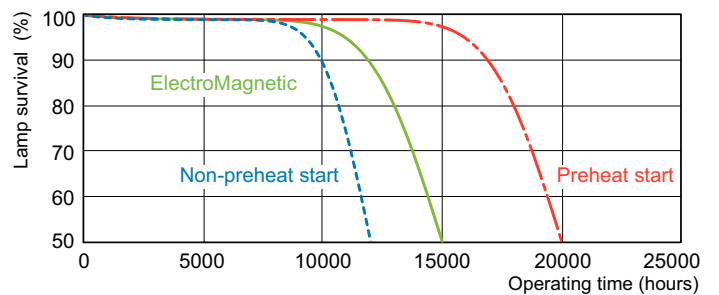

Lifetime

Life Expectancy Diagram - MASTER TL-D 90 De Luxe 18W/952 SLV/10

Life Expectancy Diagram - MASTER TL-D 90 De Luxe 18W/952 SLV/10