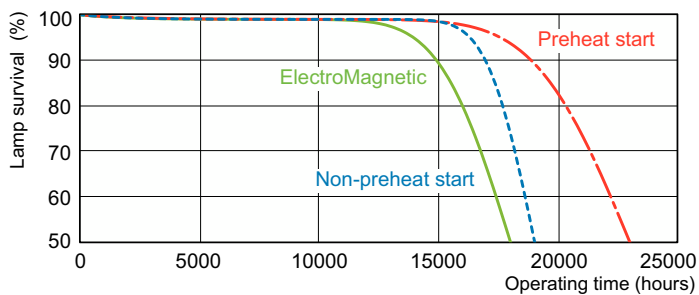

Lifetime

Life Expectancy Diagram - MASTER TL-D 90 De Luxe 18W/952 SLV/10

Life Expectancy Diagram - MASTER TL-D 90 De Luxe 18W/952 SLV/10