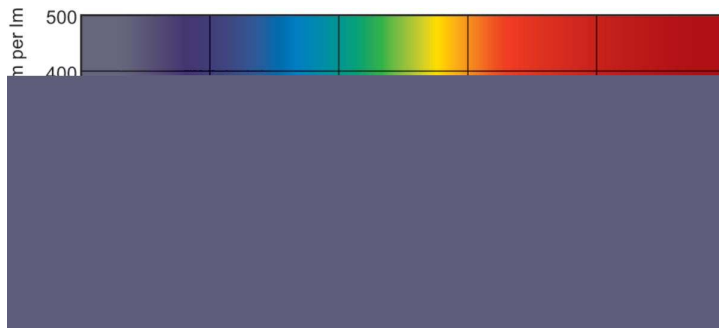

Product data

General Information		Controls and Dimming	
Cap base	G13 [Medium Bi-Pin Fluorescent]	Dimmable	Yes
Flux measurement reference	Sphere		
Life to 50% failures (nom.)	15,000 h	Mechanical and Housing	
		Bulb shape	T8 [26 mm (T8)]
Light Technical		Approval and Application	
Colour Code	952	Energy Efficiency Class	G
Luminous Flux	1,150 lm	Mercury (Hg) content (nom.)	1.7 mg
Colour designation	Daylight	Energy consumption kWh/1,000 hours	19 kWh
Chromaticity Coordinate X (Nom)	0.34	EPREL registration number	423520
Chromaticity Coordinate Y (Nom)	0.351		
Correlated Colour Temperature	5200 K	Product Data	
Luminous efficacy (rated) (nom.)	62.5 lm/W	Order product name	MASTER TL-D 90 De Luxe 18W/952 SLV/10
Colour rendering index (CRI)	92	Full product name	MASTER TL-D 90 De Luxe 18W/952 1SL/10
Operating and Electrical		Full EOC	871150088843325
Power Consumption	18.4 W	Order code	88843325
Lamp current (nom.)	0.360 A	Material no. (12 NC)	928043595081
		Local order code	18950DLP

Product	D (max)	A (max)	B (max)	B (min)	C (max)
MASTER TL-D 90 De Luxe 18W/952 SLV/10	28 mm	589.8 mm	596.9 mm	594.5 mm	604 mm

Photometric data

Spectral Power Distribution Colour - MASTER TL-D 90 De Luxe 18W/952 SLV/10

Lifetime

Life Expectancy Diagram - MASTER TL-D 90 De Luxe 18W/952 SLV/10

Life Expectancy Diagram - MASTER TL-D 90 De Luxe 18W/952 SLV/10

MASTER TL-D 90 De Luxe

Lifetime

Lumen Maintenance Diagram - MASTER TL-D 90 De Luxe 18W/952 SLV/10