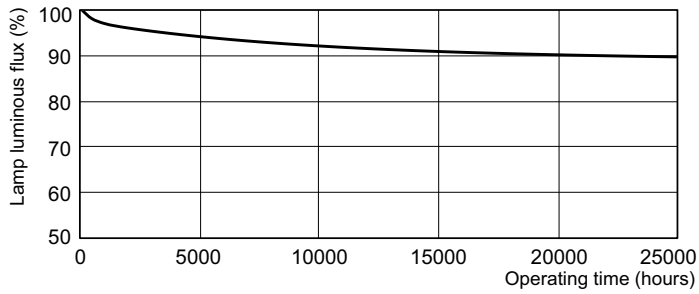

Product data

General Information		Controls and Dimming	
Cap base	G13 [Medium Bi-Pin Fluorescent]	Dimmable	Yes
Flux measurement reference	Sphere		
Life to 50% failures (nom.)	15,000 h	Mechanical and Housing	
		Bulb shape	T8 [26 mm (T8)]
Light Technical		Approval and Application	
Colour Code	952	Energy Efficiency Class	G
Luminous Flux	1,150 lm	Mercury (Hg) content (nom.)	1.7 mg
Colour designation	Daylight	Energy consumption kWh/1,000 hours	19 kWh
Chromaticity Coordinate X (Nom)	0.34	EPREL registration number	423520
Chromaticity Coordinate Y (Nom)	0.351		
Correlated Colour Temperature	5200 K	Product Data	
Luminous efficacy (rated) (nom.)	62.5 lm/W	Order product name	MASTER TL-D 90 De Luxe 18W/952 SLV/10
Colour rendering index (CRI)	92	Full product name	MASTER TL-D 90 De Luxe 18W/952 1SL/10
Operating and Electrical		Full EOC	871150088843325
Power Consumption	18.4 W	Order code	88843325
Lamp current (nom.)	0.360 A	Material no. (12 NC)	928043595081
		Local order code	18950DLP

Product	D (max)	A (max)	B (max)	B (min)	C (max)
MASTER TL-D 90 De Luxe 18W/952 SLV/10	28 mm	589.8 mm	596.9 mm	594.5 mm	604 mm

Photometric data

Spectral Power Distribution Colour - MASTER TL-D 90 De Luxe 18W/952 SLV/10

Lifetime

Life Expectancy Diagram - MASTER TL-D 90 De Luxe 18W/952 SLV/10

Life Expectancy Diagram - MASTER TL-D 90 De Luxe 18W/952 SLV/10

MASTER TL-D 90 De Luxe

Lifetime

Lumen Maintenance Diagram - MASTER TL-D 90 De Luxe 18W/952 SLV/10