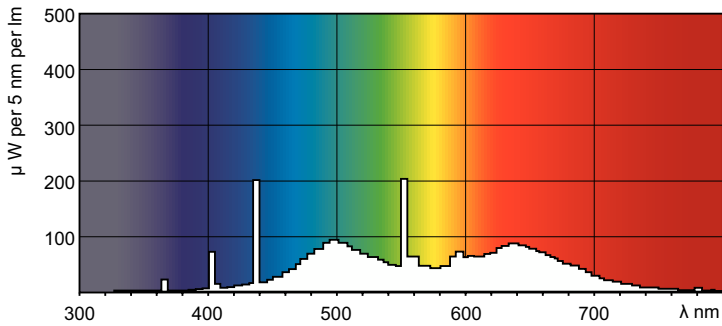

### Product data

General Information		Controls and Dimming	
Cap base	G13 [Medium Bi-Pin Fluorescent]	Dimmable	Yes
Flux measurement reference	Sphere		
Life to 50% failures (nom.)	8,000 h	Mechanical and Housing	
		Bulb shape	T8
Light Technical		Approval and Application	
Colour Code	952	Energy Efficiency Class	G
Luminous Flux	960 lm	Mercury (Hg) content (nom.)	1.7 mg
Colour designation	Daylight	Energy consumption kWh/1,000 hours	19 kWh
Chromaticity Coordinate X (Nom)	0.34	EPREL registration number	423522
Chromaticity Coordinate Y (Nom)	0.351		
Correlated Colour Temperature	5200 K	Product Data	
Luminous efficacy (rated) (nom.)	52.2 lm/W	Order product name	MASTER TL-D 90 Graphica 18W/952 SLV/10
Colour rendering index (CRI)	95	Full product name	MASTER TL-D 90 Graphica 18W/952 1SL/10
Operating and Electrical		Full EOC	871150088850125
Power Consumption	18.4 W	Order code	88850125
Lamp current (nom.)	0.360 A	Material no. (12 NC)	928043795081
		Local order code	18950GP

## Dimensional drawing

Product	D (max)	A (max)	B (max)	B (min)	C (max)
MASTER TL-D 90 Graphica 18W/952 SLV/10	28 mm	589.8 mm	596.9 mm	594.5 mm	604 mm

## Photometric data

Spectral Power Distribution Colour - MASTER TL-D 90 Graphica 18W/952 SLV/10