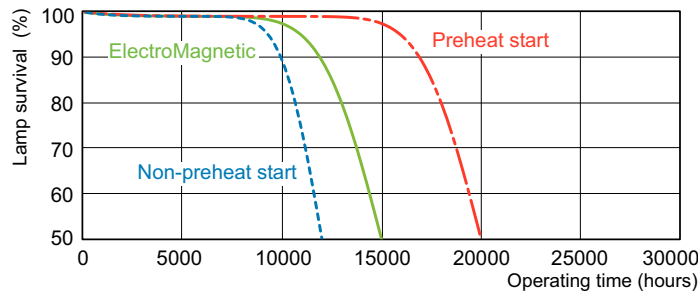

Life Expectancy Diagram - MASTER TL-D 90 Graphica 18W/952 SLV/10