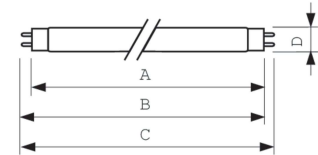

### Product data

General Information		Controls and Dimming	
Cap base	G13 [Medium Bi-Pin Fluorescent]	Dimmable	Yes
Flux measurement reference	Sphere		
Life to 50% failures (nom.)	8,000 h	Mechanical and Housing	
		Bulb shape	T8
Light Technical		Approval and Application	
Colour Code	952	Energy Efficiency Class	G
Luminous Flux	960 lm	Mercury (Hg) content (nom.)	1.7 mg
Colour designation	Daylight	Energy consumption kWh/1,000 hours	19 kWh
Chromaticity Coordinate X (Nom)	0.34	EPREL registration number	423522
Chromaticity Coordinate Y (Nom)	0.351		
Correlated Colour Temperature	5200 K	Product Data	
Luminous efficacy (rated) (nom.)	52.2 lm/W	Order product name	MASTER TL-D 90 Graphica 18W/952 SLV/10
Colour rendering index (CRI)	95	Full product name	MASTER TL-D 90 Graphica 18W/952 1SL/10
Operating and Electrical		Full EOC	871150088850125
Power Consumption	18.4 W	Order code	88850125
Lamp current (nom.)	0.360 A	Material no. (12 NC)	928043795081
		Local order code	18950GP

## Dimensional drawing

Product	D (max)	A (max)	B (max)	B (min)	C (max)
MASTER TL-D 90 Graphica 18W/952 SLV/10	28 mm	589.8 mm	596.9 mm	594.5 mm	604 mm