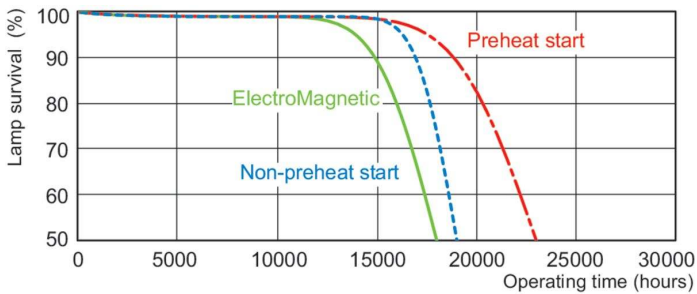

Lifetime

Life Expectancy Diagram - MASTER TL-D 90 Graphica 18W/952 SLV/10