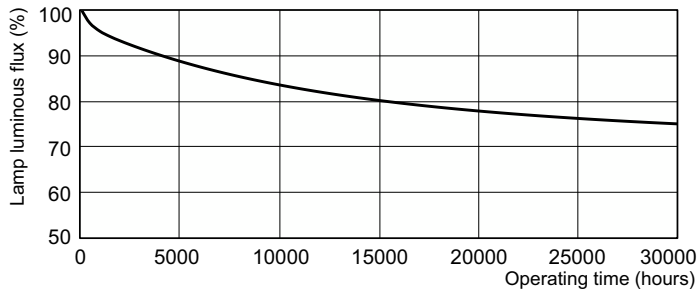

MASTER TL-D 90 Graphica

Lifetime

Lumen Maintenance Diagram - MASTER TL-D 90 Graphica 18W/952 SLV/10