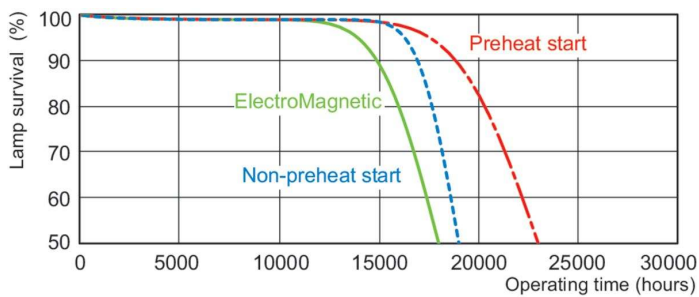

Lifetime

Life Expectancy Diagram - MASTER TL-D 90 Graphica 18W/952 SLV/10