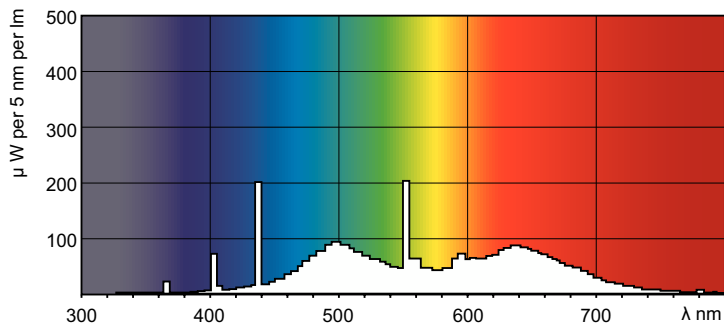

MASTER TL-D 90 Graphica

MASTER TL-D 90 Graphica 18W/952 SLV/10

Low-pressure mercury discharge lamps with a tubular 26 mm envelope

Warnings and Safety

- A lamp breaking is extremely unlikely to have any impact on your health. If a lamp breaks, ventilate the room for 30 minutes and remove the parts, preferably with gloves. Put them in a sealed plastic bag and take it to your local waste facilities for recycling. Do not use a vacuum cleaner.

Product data

General Information		Controls and Dimming	
Cap-Base	G13 [Medium Bi-Pin Fluorescent]	Dimmable	Yes
Flux measurement reference	Sphere		
Life to 50% Failures (Nom)	8,000 hour(s)	Mechanical and Housing	
		Bulb Shape	T8 [26 mm (T8)]
Light Technical		Approval and Application	
Color Code	952	Energy Efficiency Class	G
Luminous Flux	960 lm	Mercury (Hg) Content (Nom)	1.7 mg
Color Designation	Daylight	Energy Consumption kWh/1000 h	19 kWh
Chromaticity Coordinate X (Nom)	0.34	EPREL Registration Number	423522
Chromaticity Coordinate Y (Nom)	0.351		
Correlated Color Temperature (Nom)	5200 K	Product Data	
Luminous Efficacy (rated) (Nom)	52.2 lm/W	Order product name	MASTER TL-D 90 Graphica 18W/952 SLV/10
Color rendering index (CRI)	95	Full product name	MASTER TL-D 90 Graphica 18W/952 SLV/10
Operating and Electrical		Full product code	871150088850125
Power Consumption	18.4 W	Order code	928043795081
Lamp Current (Nom)	0.360 A	Material Nr. (12NC)	928043795081
		Numerator - Quantity Per Pack	1

MASTER TL-D 90 Graphica

EAN/UPC - Product/Case	8711500888501
Numerator - Packs per outer box	10
EAN/UPC - Case	8711500888518

Dimensional drawing

Product	D (max)	A (max)	B (max)	B (min)	C (max)
MASTER TL-D 90 Graphica 18W/952 SLV/10	28 mm	589.8 mm	596.9 mm	594.5 mm	604 mm

Photometric data

Spectral Power Distribution Colour - MASTER TL-D 90 Graphica 18W/952 SLV/10

Lifetime

Life Expectancy Diagram - MASTER TL-D 90 Graphica 18W/952 SLV/10

Life Expectancy Diagram - MASTER TL-D 90 Graphica 18W/952 SLV/10