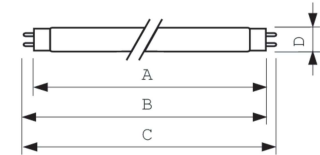

MASTER TL-D 90 Graphica

MASTER TL-D 90 Graphica 18W/952 SLV/10

Low-pressure mercury discharge lamps with a tubular 26 mm envelope

Warnings and Safety

- A lamp breaking is extremely unlikely to have any impact on your health. If a lamp breaks, ventilate the room for 30 minutes and remove the parts, preferably with gloves. Put them in a sealed plastic bag and take it to your local waste facilities for recycling. Do not use a vacuum cleaner.

Product data

General Information		Controls and Dimming	
Cap-Base	G13 [Medium Bi-Pin Fluorescent]	Dimmable	Yes
Flux measurement reference	Sphere		
Life to 50% Failures (Nom)	8,000 hour(s)	Mechanical and Housing	
		Bulb Shape	T8 [26 mm (T8)]
Light Technical		Approval and Application	
Color Code	952	Energy Efficiency Class	G
Luminous Flux	960 lm	Mercury (Hg) Content (Nom)	1.7 mg
Color Designation	Daylight	Energy Consumption kWh/1000 h	19 kWh
Chromaticity Coordinate X (Nom)	0.34	EPREL Registration Number	423522
Chromaticity Coordinate Y (Nom)	0.351		
Correlated Color Temperature (Nom)	5200 K	Product Data	
Luminous Efficacy (rated) (Nom)	52.2 lm/W	Order product name	MASTER TL-D 90 Graphica 18W/952 SLV/10
Color rendering index (CRI)	95	Full product name	MASTER TL-D 90 Graphica 18W/952 SLV/10
Operating and Electrical		Full product code	871150088850125
Power Consumption	18.4 W	Order code	928043795081
Lamp Current (Nom)	0.360 A	Material Nr. (12NC)	928043795081
		Numerator - Quantity Per Pack	1

MASTER TL-D 90 Graphica

EAN/UPC - Product/Case	8711500888501
Numerator - Packs per outer box	10
EAN/UPC - Case	8711500888518

Dimensional drawing

Product	D (max)	A (max)	B (max)	B (min)	C (max)
MASTER TL-D 90 Graphica 18W/952 SLV/10	28 mm	589.8 mm	596.9 mm	594.5 mm	604 mm