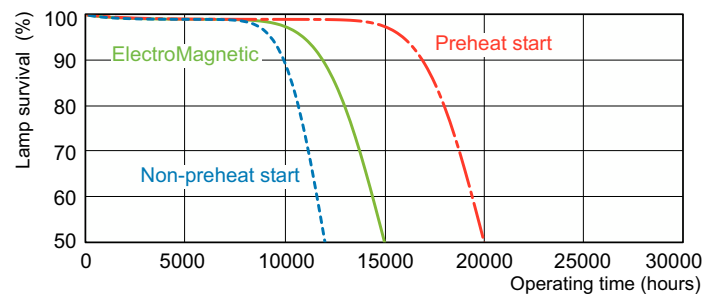

Photometric data

Spectral Power Distribution Colour - MASTER TL-D 90 Graphica 18W/952 SLV/10

Lifetime

Life Expectancy Diagram - MASTER TL-D 90 Graphica 18W/952 SLV/10

Life Expectancy Diagram - MASTER TL-D 90 Graphica 18W/952 SLV/10