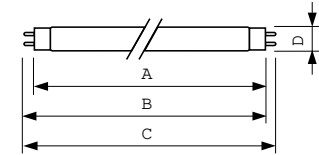

### Product data

General Information		Lamp Current (Nom)	
Cap-Base	G13 [Medium Bi-Pin Fluorescent]	0.440 A	
Life to 50% Failures (Nom)	15,000 hour(s)	Controls and Dimming	
<b>Light Technical</b>		Dimmable	Yes
Color Code	930 [CCT of 3000K]	Mechanical and Housing	
Luminous Flux	2,800 lm	Bulb Shape	T8 [26 mm (T8)]
Color Designation	Warm White (WW)	Approval and Application	
Chromaticity Coordinate X (Nom)	434	Mercury (Hg) Content (Nom)	2 mg
Chromaticity Coordinate Y (Nom)	399	Energy Consumption kWh/1000 h	43 kWh
Correlated Color Temperature (Nom)	3000 K	Product Data	
Luminous Efficacy (rated) (Nom)	77.8 lm/W	Order product name	MASTER TL-D 90 De Luxe 36W/930 SLV/10
Color rendering index (CRI)	91	Full product name	MASTER TL-D 90 De Luxe 36W/930 1SL/10
Operating and Electrical		Full product code	871150088856325
Power Consumption	36.0 W		

## Dimensional drawing

Product	D (max)	A (max)	B (max)	B (min)	C (max)
MASTER TL-D 90 De Luxe 36W/930 SLV/10	28 mm	1,199.4 mm	1,206.5 mm	1,204.1 mm	1,213.6 mm