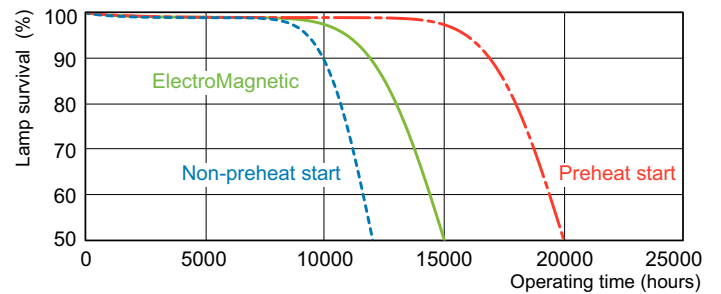

Lifetime

Life Expectancy Diagram - MASTER TL-D 90 De Luxe 36W/930 SLV/10

Life Expectancy Diagram - MASTER TL-D 90 De Luxe 36W/930 SLV/10