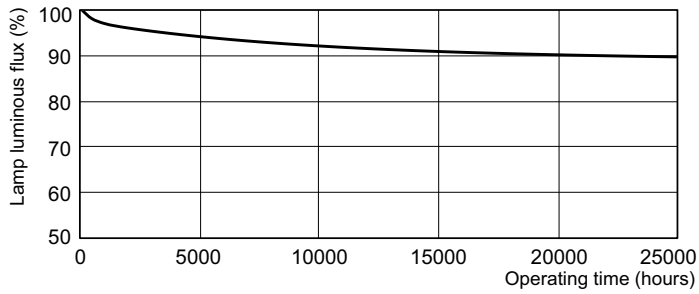

MASTER TL-D 90 De Luxe

Lifetime

Lumen Maintenance Diagram - MASTER TL-D 90 De Luxe 36W/930 SLV/10