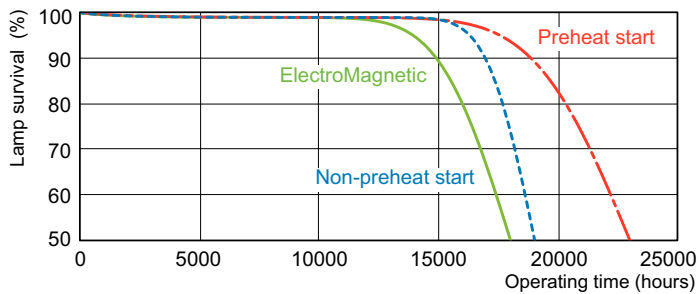

Lifetime

Life Expectancy Diagram - MASTER TL-D 90 De Luxe 36W/930 SLV/10

Life Expectancy Diagram - MASTER TL-D 90 De Luxe 36W/930 SLV/10