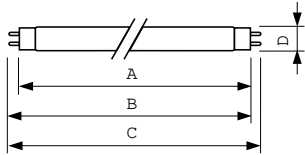

MASTER TL-D 90 De Luxe

MASTER TL-D 90 De Luxe 36W/940 SLV/10

Low-pressure mercury discharge lamps with a tubular 26 mm envelope

Warnings and Safety

- A lamp breaking is extremely unlikely to have any impact on your health. If a lamp breaks, ventilate the room for 30 minutes and remove the parts, preferably with gloves. Put them in a sealed plastic bag and take it to your local waste facilities for recycling. Do not use a vacuum cleaner.

Product data

General Information		Controls and Dimming	
Cap-Base	G13 [Medium Bi-Pin Fluorescent]	Dimmable	Yes
Life to 50% Failures (Nom)	15,000 hour(s)		
Light Technical		Mechanical and Housing	
Color Code	940 [CCT of 4000K]	Bulb Shape	T8 [26 mm (T8)]
Luminous Flux	2,800 lm		
Color Designation	Cool White (CW)	Approval and Application	
Chromaticity Coordinate X (Nom)	0.38	Mercury (Hg) Content (Nom)	1.7 mg
Chromaticity Coordinate Y (Nom)	0.38	Energy Consumption kWh/1000 h	43 kWh
Correlated Color Temperature (Nom)	4000 K		
Luminous Efficacy (rated) (Nom)	78.8 lm/W	Product Data	
Color rendering index (CRI)	91	Order product name	MASTER TL-D 90 De Luxe 36W/940 SLV/10
Operating and Electrical		Full product name	MASTER TL-D 90 De Luxe 36W/940 SLV/10
Power Consumption	36.0 W	Full product code	871150088858725
Lamp Current (Nom)	0.440 A	Order code	928044594081
		Material Nr. (12NC)	928044594081
		Local order code	TLD36W940
		Numerator - Quantity Per Pack	1
		EAN/UPC - Product/Case	8711500888587

MASTER TL-D 90 De Luxe

Numerator - Packs per outer box	10
EAN/UPC - Case	8711500888594

Dimensional drawing

Product	D (max)	A (max)	B (max)	B (min)	C (max)
MASTER TL-D 90 De Luxe 36W/940 SLV/10	28 mm	1,199.4 mm	1,206.5 mm	1,204.1 mm	1,213.6 mm