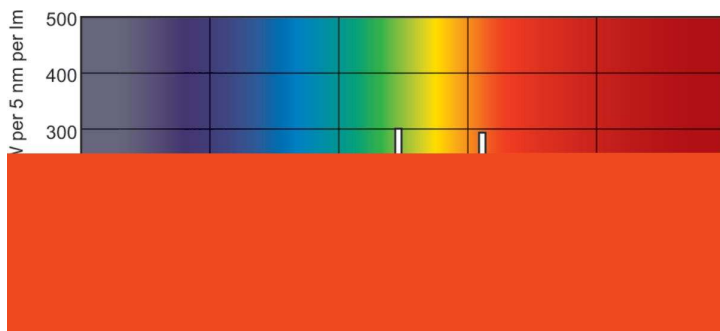

Product data

General Information		Controls and Dimming	
Cap-Base	G13 [Medium Bi-Pin Fluorescent]	Dimmable	Yes
Life to 50% Failures (Nom)	15,000 hour(s)		
Light Technical		Mechanical and Housing	
Color Code	940 [CCT of 4000K]	Bulb Shape	T8 [26 mm (T8)]
Luminous Flux	2,800 lm		
Color Designation	Cool White (CW)	Approval and Application	
Chromaticity Coordinate X (Nom)	0.38	Mercury (Hg) Content (Nom)	1.7 mg
Chromaticity Coordinate Y (Nom)	0.38	Energy Consumption kWh/1000 h	43 kWh
Correlated Color Temperature (Nom)	4000 K		
Luminous Efficacy (rated) (Nom)	78.8 lm/W	Product Data	
Color rendering index (CRI)	91	Order product name	MASTER TL-D 90 De Luxe 36W/940 SLV/10
Operating and Electrical		Full product name	MASTER TL-D 90 De Luxe 36W/940 SLV/10
Power Consumption	36.0 W	Full product code	871150088858725
Lamp Current (Nom)	0.440 A	Order code	928044594081
		Material Nr. (12NC)	928044594081
		Local order code	TLD36W940
		Numerator - Quantity Per Pack	1
		EAN/UPC - Product/Case	8711500888587

MASTER TL-D 90 De Luxe

Numerator - Packs per outer box	10
EAN/UPC - Case	8711500888594

Dimensional drawing

Product	D (max)	A (max)	B (max)	B (min)	C (max)
MASTER TL-D 90 De Luxe 36W/940 SLV/10	28 mm	1,199.4 mm	1,206.5 mm	1,204.1 mm	1,213.6 mm

Photometric data

Spectral Power Distribution Colour - MASTER TL-D 90 De Luxe 36W/940 SLV/10

Lifetime

Life Expectancy Diagram - MASTER TL-D 90 De Luxe 36W/940 SLV/10

Life Expectancy Diagram - MASTER TL-D 90 De Luxe 36W/940 SLV/10