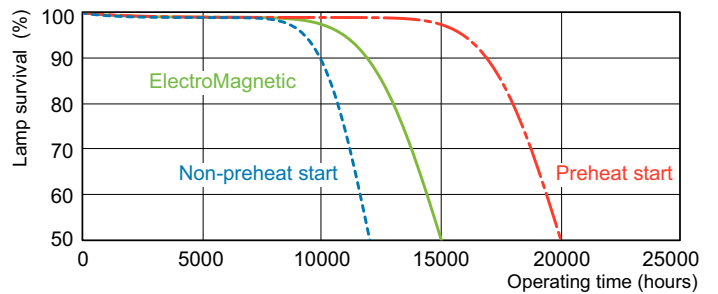

Product data

General Information		Controls and Dimming	
Cap-Base	G13 [Medium Bi-Pin Fluorescent]	Dimmable	Yes
Life to 50% Failures (Nom)	15,000 hour(s)		
Light Technical		Mechanical and Housing	
Color Code	940 [CCT of 4000K]	Bulb Shape	T8 [26 mm (T8)]
Luminous Flux	2,800 lm		
Color Designation	Cool White (CW)	Approval and Application	
Chromaticity Coordinate X (Nom)	0.38	Mercury (Hg) Content (Nom)	1.7 mg
Chromaticity Coordinate Y (Nom)	0.38	Energy Consumption kWh/1000 h	43 kWh
Correlated Color Temperature (Nom)	4000 K		
Luminous Efficacy (rated) (Nom)	78.8 lm/W	Product Data	
Color rendering index (CRI)	91	Order product name	MASTER TL-D 90 De Luxe 36W/940 SLV/10
Operating and Electrical		Full product name	MASTER TL-D 90 De Luxe 36W/940 SLV/10
Power Consumption	36.0 W	Full product code	871150088858725
Lamp Current (Nom)	0.440 A	Order code	928044594081
		Material Nr. (12NC)	928044594081
		Local order code	TLD36W940
		Numerator - Quantity Per Pack	1
		EAN/UPC - Product/Case	8711500888587

Photometric data

Spectral Power Distribution Colour - MASTER TL-D 90 De Luxe 36W/940 SLV/10

Lifetime

Life Expectancy Diagram - MASTER TL-D 90 De Luxe 36W/940 SLV/10

Life Expectancy Diagram - MASTER TL-D 90 De Luxe 36W/940 SLV/10