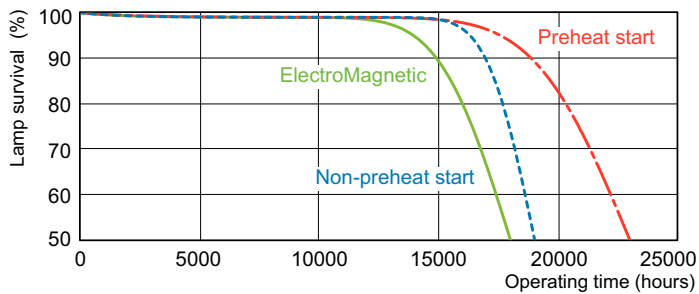

MASTER TL-D 90 De Luxe

MASTER TL-D 90 De Luxe 36W/940 SLV/10

Low-pressure mercury discharge lamps with a tubular 26 mm envelope

Warnings and Safety

- A lamp breaking is extremely unlikely to have any impact on your health. If a lamp breaks, ventilate the room for 30 minutes and remove the parts, preferably with gloves. Put them in a sealed plastic bag and take it to your local waste facilities for recycling. Do not use a vacuum cleaner.

Product data

General Information		Controls and Dimming	
Cap-Base	G13 [Medium Bi-Pin Fluorescent]	Dimmable	Yes
Life to 50% Failures (Nom)	15,000 hour(s)		
Light Technical		Mechanical and Housing	
Color Code	940 [CCT of 4000K]	Bulb Shape	T8 [26 mm (T8)]
Luminous Flux	2,800 lm		
Color Designation	Cool White (CW)	Approval and Application	
Chromaticity Coordinate X (Nom)	0.38	Mercury (Hg) Content (Nom)	1.7 mg
Chromaticity Coordinate Y (Nom)	0.38	Energy Consumption kWh/1000 h	43 kWh
Correlated Color Temperature (Nom)	4000 K		
Luminous Efficacy (rated) (Nom)	78.8 lm/W	Product Data	
Color rendering index (CRI)	91	Order product name	MASTER TL-D 90 De Luxe 36W/940 SLV/10
Operating and Electrical		Full product name	MASTER TL-D 90 De Luxe 36W/940 SLV/10
Power Consumption	36.0 W	Full product code	871150088858725
Lamp Current (Nom)	0.440 A	Order code	928044594081
		Material Nr. (12NC)	928044594081
		Local order code	TLD36W940
		Numerator - Quantity Per Pack	1
		EAN/UPC - Product/Case	8711500888587

Photometric data

Spectral Power Distribution Colour - MASTER TL-D 90 De Luxe 36W/940 SLV/10

Lifetime

Life Expectancy Diagram - MASTER TL-D 90 De Luxe 36W/940 SLV/10

Life Expectancy Diagram - MASTER TL-D 90 De Luxe 36W/940 SLV/10