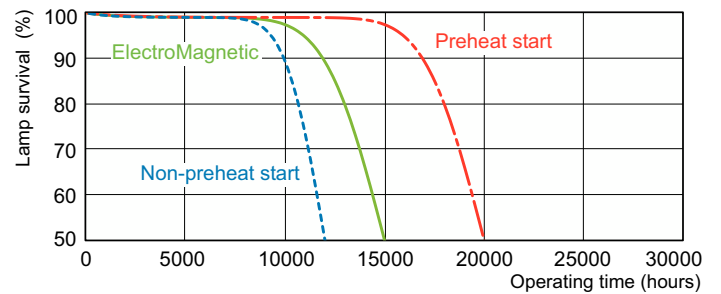

Life Expectancy Diagram - MASTER TL-D 90 Graphica 36W/952 SLV/10