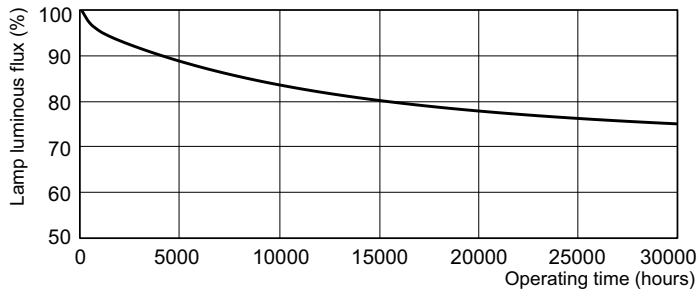

Product data

General Information		Lamp Current (Nom)	
Cap-Base	G13 [Medium Bi-Pin Fluorescent]		0.440 A
Flux measurement reference	Sphere	Controls and Dimming	
Life to 50% Failures (Nom)	8,000 hour(s)	Dimmable	Yes
Light Technical		Mechanical and Housing	
Color Code	952	Bulb Shape	T8 [26 mm (T8)]
Luminous Flux	2,300 lm	Approval and Application	
Color Designation	Daylight	Energy Efficiency Class	G
Chromaticity Coordinate X (Nom)	0.34	Mercury (Hg) Content (Nom)	1.7 mg
Chromaticity Coordinate Y (Nom)	0.351	Energy Consumption kWh/1000 h	37 kWh
Correlated Color Temperature (Nom)	5200 K	EPREL Registration Number	423527
Luminous Efficacy (rated) (Nom)	62.5 lm/W	Product Data	
Color rendering index (CRI)	95	Order product name	MASTER TL-D 90 Graphica 36W/952 SLV/10
Operating and Electrical		Full product name	MASTER TL-D 90 Graphica 36W/952 1SL/10
Power Consumption	36.8 W	Full product code	871150088864825

Dimensional drawing

Product	D (max)	A (max)	B (max)	B (min)	C (max)
MASTER TL-D 90 Graphica 36W/952 SLV/10	28 mm	1,199.4 mm	1,206.5 mm	1,204.1 mm	1,213.6 mm

Photometric data

Spectral Power Distribution Colour - MASTER TL-D 90 Graphica 36W/952 SLV/10

Lifetime

Life Expectancy Diagram - MASTER TL-D 90 Graphica 36W/952 SLV/10

Life Expectancy Diagram - MASTER TL-D 90 Graphica 36W/952 SLV/10

MASTER TL-D 90 Graphica

Lifetime

Lumen Maintenance Diagram - MASTER TL-D 90 Graphica 36W/952 SLV/10