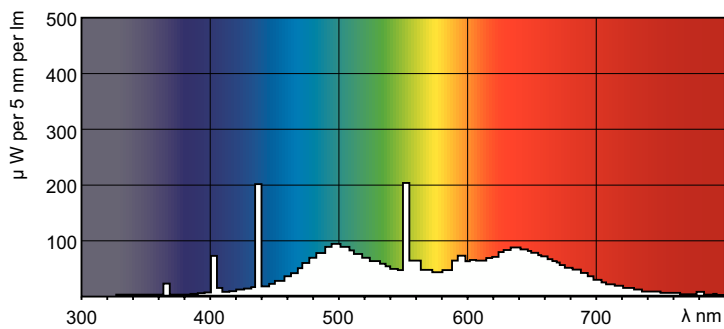

MASTER TL-D 90 Graphica

MASTER TL-D 90 Graphica 36W/952 1SL/10

This TL-D lamp has excellent color rendering which makes it very suitable for the graphical and printing industry to check the quality of printed material.

Product data

General Information		Lamp Current (Nom)	
Cap-Base	G13 [Medium Bi-Pin Fluorescent]		0.440 A
Flux measurement reference	Sphere	Controls and Dimming	
Life to 50% Failures (Nom)	8,000 hour(s)	Dimmable	Yes
Light Technical		Mechanical and Housing	
Color Code	952	Bulb Shape	T8 [26 mm (T8)]
Luminous Flux	2,300 lm	Approval and Application	
Color Designation	Daylight	Energy Efficiency Class	G
Chromaticity Coordinate X (Nom)	0.34	Mercury (Hg) Content (Nom)	1.7 mg
Chromaticity Coordinate Y (Nom)	0.351	Energy Consumption kWh/1000 h	37 kWh
Correlated Color Temperature (Nom)	5200 K	EPREL Registration Number	423527
Luminous Efficacy (rated) (Nom)	62.5 lm/W	Product Data	
Color rendering index (CRI)	95	Order product name	MASTER TL-D 90 Graphica 36W/952 SLV/10
Operating and Electrical		Full product name	MASTER TL-D 90 Graphica 36W/952 1SL/10
Power Consumption	36.8 W	Full product code	871150088864825

Dimensional drawing

Product	D (max)	A (max)	B (max)	B (min)	C (max)
MASTER TL-D 90 Graphica 36W/952 SLV/10	28 mm	1,199.4 mm	1,206.5 mm	1,204.1 mm	1,213.6 mm

Photometric data

Spectral Power Distribution Colour - MASTER TL-D 90 Graphica 36W/952 SLV/10