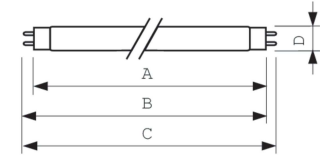

Product data

General Information		Lamp Current (Nom)	
Cap-Base	G13 [Medium Bi-Pin Fluorescent]		0.440 A
Flux measurement reference	Sphere	Controls and Dimming	
Life to 50% Failures (Nom)	8,000 hour(s)	Dimmable	Yes
Light Technical		Mechanical and Housing	
Color Code	952	Bulb Shape	T8 [26 mm (T8)]
Luminous Flux	2,300 lm	Approval and Application	
Color Designation	Daylight	Energy Efficiency Class	G
Chromaticity Coordinate X (Nom)	0.34	Mercury (Hg) Content (Nom)	1.7 mg
Chromaticity Coordinate Y (Nom)	0.351	Energy Consumption kWh/1000 h	37 kWh
Correlated Color Temperature (Nom)	5200 K	EPREL Registration Number	423527
Luminous Efficacy (rated) (Nom)	62.5 lm/W	Product Data	
Color rendering index (CRI)	95	Order product name	MASTER TL-D 90 Graphica 36W/952 SLV/10
Operating and Electrical		Full product name	MASTER TL-D 90 Graphica 36W/952 1SL/10
Power Consumption	36.8 W	Full product code	871150088864825

Dimensional drawing

Product	D (max)	A (max)	B (max)	B (min)	C (max)
MASTER TL-D 90 Graphica 36W/952 SLV/10	28 mm	1,199.4 mm	1,206.5 mm	1,204.1 mm	1,213.6 mm

Photometric data

Spectral Power Distribution Colour - MASTER TL-D 90 Graphica 36W/952 SLV/10