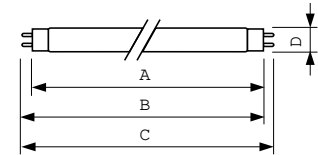

Operating and Electrical	
Power Consumption	59.8 W
Lamp Current (Nom)	0.670 A

Controls and Dimming	
Dimmable	Yes

Mechanical and Housing	
Bulb Shape	T8 [26 mm (T8)]

Approval and Application	
Energy Efficiency Class	G
Mercury (Hg) Content (Nom)	1.7 mg
Energy Consumption kWh/1000 h	60 kWh
EPREL Registration Number	423531

Product Data	
Order product name	MASTER TL-D 90 De Luxe 58W/965 SLV/10
Full product name	MASTER TL-D 90 De Luxe 58W/965 SLV/10
Full product code	871150088873025
Order code	928045096581
Material Nr. (12NC)	928045096581
Numerator - Quantity Per Pack	1

## Dimensional drawing

Product	D (max)	A (max)	B (max)	B (min)	C (max)
MASTER TL-D 90 De Luxe 58W/965 SLV/10	28 mm	1,500.0 mm	1,507.1 mm	1,504.7 mm	1,514.2 mm