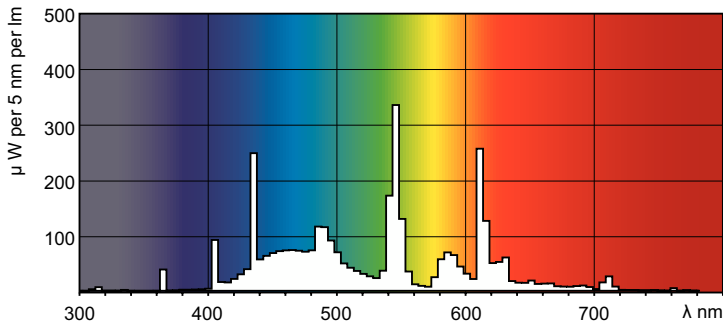

### Product data

General Information	
Cap-Base	G13 [Medium Bi-Pin Fluorescent]
Flux measurement reference	Sphere
Life to 50% Failures (Nom)	15,000 hour(s)

Light Technical	
Color Code	965 [CCT of 6500K]
Luminous Flux	4,550 lm
Color Designation	Cool Daylight
Chromaticity Coordinate X (Nom)	0.313
Chromaticity Coordinate Y (Nom)	0.337
Correlated Color Temperature (Nom)	6500 K
Luminous Efficacy (rated) (Nom)	76.1 lm/W
Color rendering index (CRI)	93

## Dimensional drawing

Product	D (max)	A (max)	B (max)	B (min)	C (max)
MASTER TL-D 90 De Luxe 58W/965 SLV/10	28 mm	1,500.0 mm	1,507.1 mm	1,504.7 mm	1,514.2 mm

## Photometric data

Spectral Power Distribution Colour - MASTER TL-D 90 De Luxe 58W/965 SLV/10