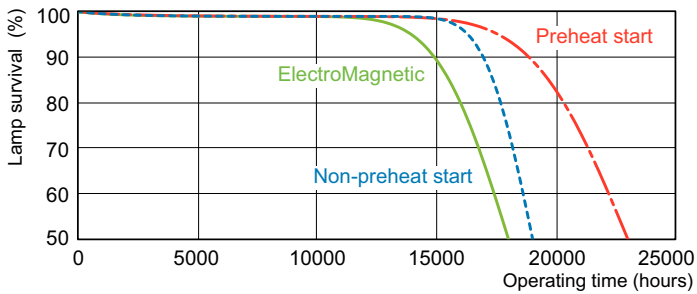

Lifetime

Life Expectancy Diagram - MASTER TL-D 90 De Luxe 58W/965 SLV/10