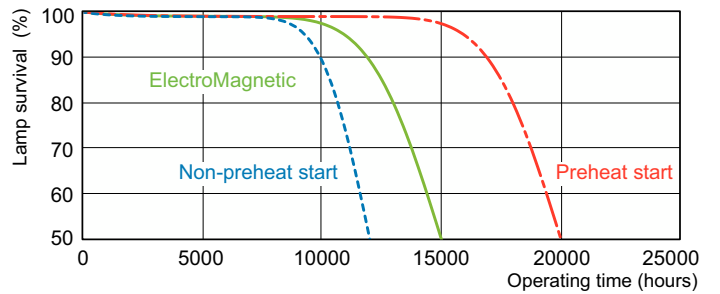

Life Expectancy Diagram - MASTER TL-D 90 De Luxe 58W/965 SLV/10