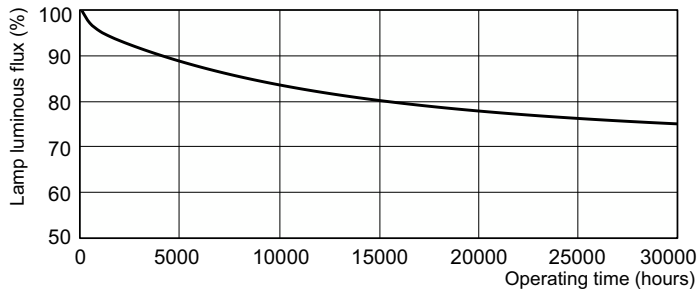

MASTER TL-D 90 Graphica

Lifetime

Lumen Maintenance Diagram - MASTER TL-D 90 Graphica 58W/952 SLV/10