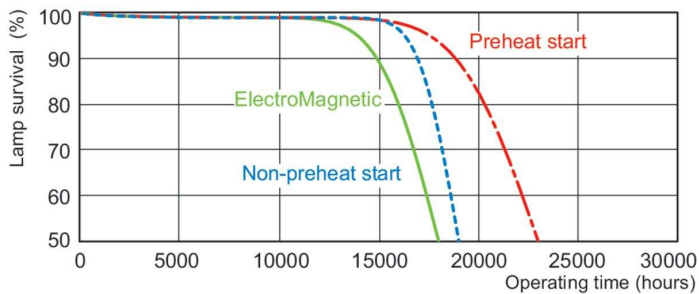

Lifetime

Life Expectancy Diagram - MASTER TL-D 90 Graphica 58W/952 SLV/10