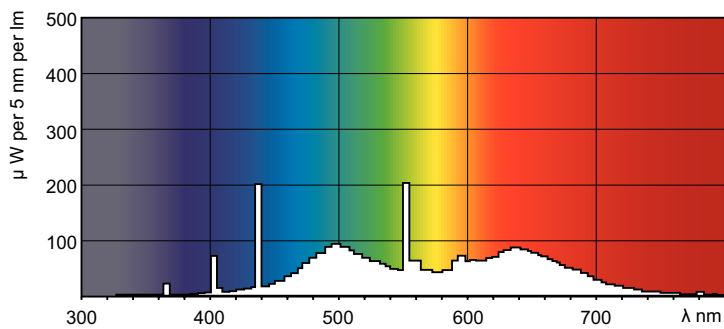

### Product data

General Information		Lamp Current (Nom)	
Cap-Base	G13 [Medium Bi-Pin Fluorescent]		0.670 A
Flux measurement reference	Sphere	Controls and Dimming	
Life to 50% Failures (Nom)	8,000 hour(s)	Dimmable	Yes
Light Technical		Mechanical and Housing	
Color Code	952	Bulb Shape	T8 [26 mm (T8)]
Luminous Flux	3,640 lm	Approval and Application	
Color Designation	Daylight	Energy Efficiency Class	G
Chromaticity Coordinate X (Nom)	0.34	Mercury (Hg) Content (Nom)	1.7 mg
Chromaticity Coordinate Y (Nom)	0.351	Energy Consumption kWh/1000 h	60 kWh
Correlated Color Temperature (Nom)	5200 K	EPREL Registration Number	423532
Luminous Efficacy (rated) (Nom)	61.1 lm/W	Product Data	
Color rendering index (CRI)	97	Order product name	MASTER TL-D 90 Graphica 58W/952 SLV/10
Operating and Electrical		Full product name	MASTER TL-D 90 Graphica 58W/952 1SL/10
Power Consumption	59.6 W	Full product code	871150088875425

## Dimensional drawing

Product	D (max)	A (max)	B (max)	B (min)	C (max)
MASTER TL-D 90 Graphica 58W/952 SLV/10	28 mm	1,500.0 mm	1,507.1 mm	1,504.7 mm	1,514.2 mm

## Photometric data

Spectral Power Distribution Colour - MASTER TL-D 90 Graphica 58W/952 SLV/10