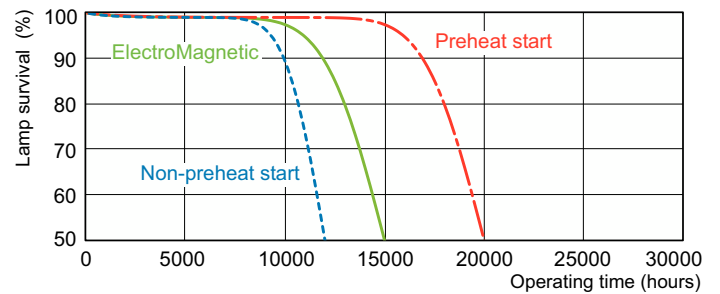

Life Expectancy Diagram - MASTER TL-D 90 Graphica 58W/952 SLV/10