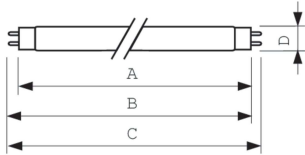

### Product data

General Information		Lamp Current (Nom)	
Cap-Base	G13 [Medium Bi-Pin Fluorescent]		0.670 A
Flux measurement reference	Sphere	Controls and Dimming	
Life to 50% Failures (Nom)	8,000 hour(s)	Dimmable	Yes
Light Technical		Mechanical and Housing	
Color Code	952	Bulb Shape	T8 [26 mm (T8)]
Luminous Flux	3,640 lm	Approval and Application	
Color Designation	Daylight	Energy Efficiency Class	G
Chromaticity Coordinate X (Nom)	0.34	Mercury (Hg) Content (Nom)	1.7 mg
Chromaticity Coordinate Y (Nom)	0.351	Energy Consumption kWh/1000 h	60 kWh
Correlated Color Temperature (Nom)	5200 K	EPREL Registration Number	423532
Luminous Efficacy (rated) (Nom)	61.1 lm/W	Product Data	
Color rendering index (CRI)	97	Order product name	MASTER TL-D 90 Graphica 58W/952 SLV/10
Operating and Electrical		Full product name	MASTER TL-D 90 Graphica 58W/952 1SL/10
Power Consumption	59.6 W	Full product code	871150088875425

## Dimensional drawing

Product	D (max)	A (max)	B (max)	B (min)	C (max)
MASTER TL-D 90 Graphica 58W/952 SLV/10	28 mm	1,500.0 mm	1,507.1 mm	1,504.7 mm	1,514.2 mm