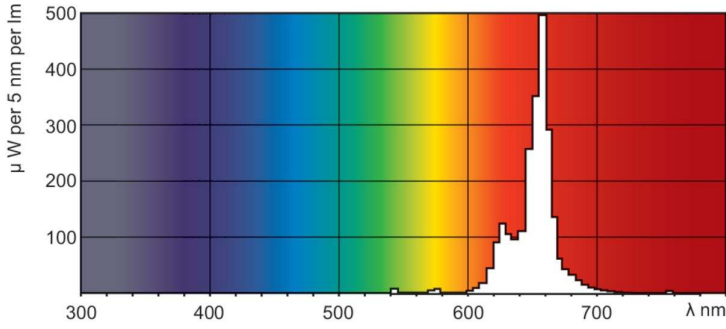

Fotometrik bilgi

Spectral Power Distribution Colour - TL-D Colored 36W Red 1SL/25