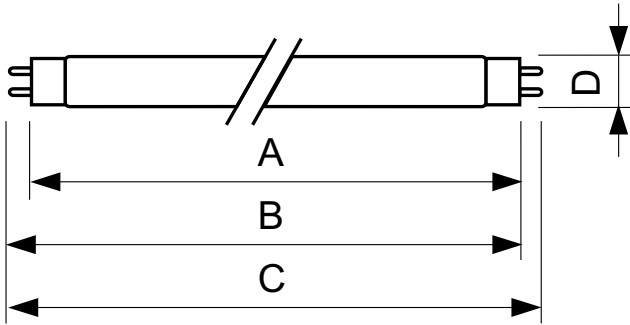

TL-D Colored

TL-D Colored 36W Green 1SL/25

This TL-D lamp (tube diameter 26 mm) helps to create special effects and atmospheres or attract attention by using red, green, blue and yellow light. Apart from using the specific colors, it is also possible to mix the colors to create white light. This lamp offers a high light output, thanks to the use of basic powders. Application areas include shops and showrooms, bars and restaurants, demonstration areas, sign lighting and entertainment stores.

Product data

General Information		Controls and Dimming	
Cap-Base	G13 [Medium Bi-Pin Fluorescent]	Dimmable	Yes
Life to 50% Failures (Nom)	15,000 hour(s)		
Light Technical		Mechanical and Housing	
Color Code	170	Bulb Shape	T8
Luminous Flux	4,300 lm		
Color Designation	Green (G)	Approval and Application	
		Mercury (Hg) Content (Nom)	1.7 mg
		Energy Consumption kWh/1000 h	42 kWh
Operating and Electrical		Product Data	
Power Consumption	36.0 W	Order product name	TL-D Colored 36W Green 1SL/25
Lamp Current (Nom)	0.440 A	Full product name	TL-D Colored 36W Green 1SL/25
Voltage (Nom)	103 V	Full product code	871150064300140
Voltage (Nom)	103 V	Order code	928048501705
		Material Nr. (12NC)	928048501705

TL-D Colored

Numerator - Quantity Per Pack	1
EAN/UPC - Product/Case	8711500643001
Numerator - Packs per outer box	25

EAN/UPC - Case	8711500643018
----------------	---------------

Dimensional drawing

Product	D (max)	A (max)	B (max)	B (min)	C (max)
TL-D Colored 36W Green 1SL/25	28.0 mm	1,199.4 mm	1,206.5 mm	1,204.1 mm	1,213.6 mm