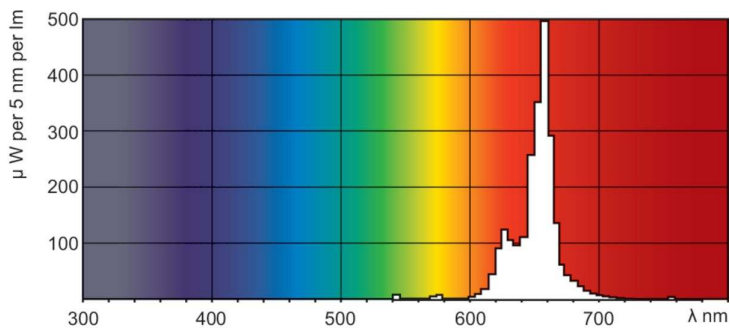

Product data

General Information		Controls and Dimming	
Cap-Base	G13 [Medium Bi-Pin Fluorescent]	Dimmable	Yes
Life to 50% Failures (Nom)	15,000 hour(s)		
Light Technical		Mechanical and Housing	
Color Code	150	Bulb Shape	T8
Luminous Flux	75 lm		
Color Designation	Red (HO)	Approval and Application	
		Mercury (Hg) Content (Nom)	13.0 mg
		Energy Consumption kWh/1000 h	82 kWh
Operating and Electrical		Product Data	
Power Consumption	58.5 W	Order product name	TL-D Colored 58W Red 1SL/25
Lamp Current (Nom)	0.670 A	Full product name	TL-D Colored 58W Red 1SL/25
Voltage (Nom)	111 V	Full product code	871150095445940
Voltage (Nom)	111 V	Order code	95445940
		Material Nr. (12NC)	928049001505

TL-D Colored

Numerator - Quantity Per Pack	1
EAN/UPC - Product/Case	8711500954459
Numerator - Packs per outer box	25

EAN/UPC - Case	8711500954466
----------------	---------------

Dimensional drawing

Product	D (max)	A (max)	B (max)	B (min)	C (max)
TL-D Colored 58W Red 1SL/25	28.0 mm	1,500.0 mm	1,507.1 mm	1,504.7 mm	1,514.2 mm

Photometric data

Spectral Power Distribution Colour - TL-D Colored 58W Red 1SL/25