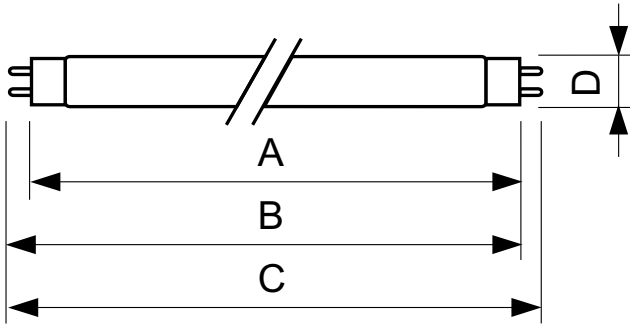

TL-D Colored

TL-D Colored 58W Red 1SL/25

This TL-D lamp (tube diameter 26 mm) helps to create special effects and atmospheres or attract attention by using red, green, blue and yellow light. Apart from using the specific colors, it is also possible to mix the colors to create white light. This lamp offers a high light output, thanks to the use of basic powders. Application areas include shops and showrooms, bars and restaurants, demonstration areas, sign lighting and entertainment stores.

Product data

General Information		Controls and Dimming	
Cap-Base	G13 [Medium Bi-Pin Fluorescent]	Dimmable	Yes
Life to 50% Failures (Nom)	15,000 hour(s)		
Light Technical		Mechanical and Housing	
Color Code	150	Bulb Shape	T8
Luminous Flux	75 lm		
Color Designation	Red (HO)	Approval and Application	
		Mercury (Hg) Content (Nom)	13.0 mg
		Energy Consumption kWh/1000 h	82 kWh
Operating and Electrical		Product Data	
Power Consumption	58.5 W	Order product name	TL-D Colored 58W Red 1SL/25
Lamp Current (Nom)	0.670 A	Full product name	TL-D Colored 58W Red 1SL/25
Voltage (Nom)	111 V	Full product code	871150095445940
Voltage (Nom)	111 V	Order code	95445940
		Material Nr. (12NC)	928049001505

TL-D Colored

Numerator - Quantity Per Pack	1
EAN/UPC - Product/Case	8711500954459
Numerator - Packs per outer box	25

EAN/UPC - Case	8711500954466
----------------	---------------

Dimensional drawing

Product	D (max)	A (max)	B (max)	B (min)	C (max)
TL-D Colored 58W Red 1SL/25	28.0 mm	1,500.0 mm	1,507.1 mm	1,504.7 mm	1,514.2 mm

Photometric data

Spectral Power Distribution Colour - TL-D Colored 58W Red 1SL/25