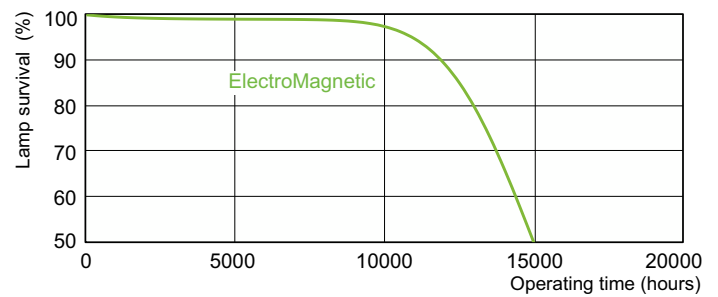

Life Expectancy Diagram - TL-D 58W/54-765 1SL/25