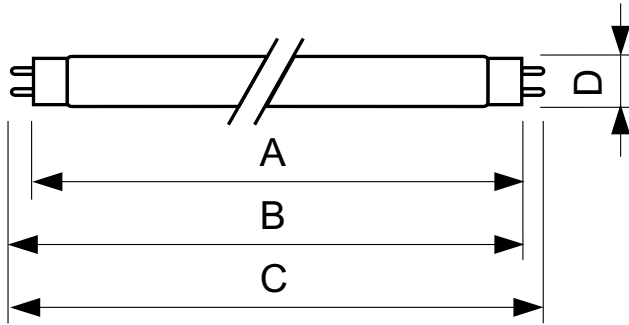

### Product data

General Information		Controls and Dimming	
Cap-Base	G13 [Medium Bi-Pin Fluorescent]	Dimmable	Yes
Life to 50% Failures (Nom)	13,000 hour(s)		
Light Technical		Mechanical and Housing	
Color Code	54-765	Bulb Shape	T8
Luminous Flux	4,000 lm		
Color Designation	Cool Daylight	Approval and Application	
Correlated Color Temperature (Nom)	6200 K	Mercury (Hg) Content (Nom)	5.0 mg
Color rendering index (CRI)	72	Energy Consumption kWh/1000 h	68 kWh
Operating and Electrical		Product Data	
Power Consumption	58.5 W	Order product name	TL-D 58W/54-765 1SL/25
Lamp Current (Nom)	0.670 A	Full product name	TL-D 58W/54-765 1SL/25
Voltage (Nom)	111 V	Full product code	871150095051240
Voltage (Nom)	111 V	Order code	95051240
		Material Nr. (12NC)	928049005422
		Numerator - Quantity Per Pack	1
		EAN/UPC - Product/Case	8711500950512
		Numerator - Packs per outer box	25

## Dimensional drawing

Product	D (max)	A (max)	B (max)	B (min)	C (max)
TL-D 58W/54-765 1SL/25	28 mm	1,500.0 mm	1,507.1 mm	1,504.7 mm	1,514.2 mm