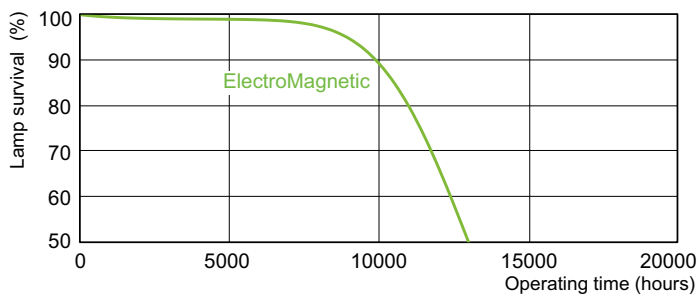

Lifetime

Life Expectancy Diagram - TL-D 58W/54-765 1SL/25