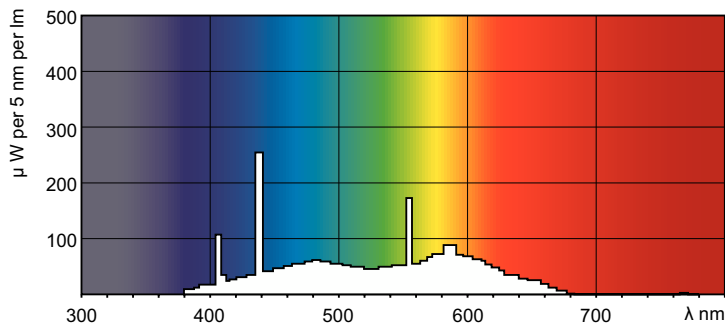

### Product data

General Information		Controls and Dimming	
Cap-Base	G13 [Medium Bi-Pin Fluorescent]	Dimmable	Yes
Life to 50% Failures (Nom)	13,000 hour(s)		
Light Technical		Mechanical and Housing	
Color Code	54-765	Bulb Shape	T8
Luminous Flux	4,000 lm		
Color Designation	Cool Daylight	Approval and Application	
Correlated Color Temperature (Nom)	6200 K	Mercury (Hg) Content (Nom)	5.0 mg
Color rendering index (CRI)	72	Energy Consumption kWh/1000 h	68 kWh
Operating and Electrical		Product Data	
Power Consumption	58.5 W	Order product name	TL-D 58W/54-765 1SL/25
Lamp Current (Nom)	0.670 A	Full product name	TL-D 58W/54-765 1SL/25
Voltage (Nom)	111 V	Full product code	871150095051240
Voltage (Nom)	111 V	Order code	95051240
		Material Nr. (12NC)	928049005422
		Numerator - Quantity Per Pack	1
		EAN/UPC - Product/Case	8711500950512
		Numerator - Packs per outer box	25

## Dimensional drawing

Product	D (max)	A (max)	B (max)	B (min)	C (max)
TL-D 58W/54-765 1SL/25	28 mm	1,500.0 mm	1,507.1 mm	1,504.7 mm	1,514.2 mm

## Photometric data

Spectral Power Distribution Colour - TL-D 58W/54-765 1SL/25