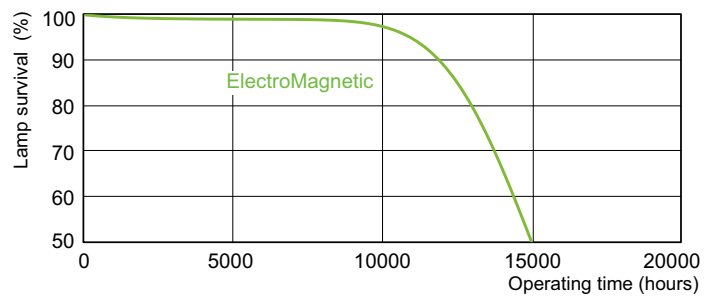

Product data

General Information		Controls and Dimming	
Cap-Base	G13 [Medium Bi-Pin Fluorescent]	Dimmable	Yes
Nominal lifetime	13,000 hour(s)		
Life to 50% Failures (Nom)	13,000 hour(s)	Mechanical and Housing	
		Bulb Shape	T8
Light Technical		Approval and Application	
Color Code	54-765	Mercury (Hg) Content (Nom)	5.0 mg
Luminous Flux	4,000 lm	Energy Consumption kWh/1000 h	68 kWh
Color Designation	Cool Daylight		
Correlated Color Temperature (Nom)	6200 K	Product Data	
Color rendering index (CRI)	72	Order product name	TL-D 58W/54-765 1SL/25
Operating and Electrical		Full product name	TL-D 58W/54-765 1SL/25
Power Consumption	58.5 W	Full product code	871150070275399
Lamp Current (Nom)	0.670 A	Order code	928049005482
Voltage (Nom)	111 V	Material Nr. (12NC)	928049005482
Voltage (Nom)	111 V	Numerator - Quantity Per Pack	1
		EAN/UPC - Product/Case	8711500702753
		Numerator - Packs per outer box	25

TL-D Standard Colours

EAN/UPC - Case

8711500728234

Dimensional drawing

Product	D (max)	A (max)	B (max)	B (min)	C (max)
TL-D 58W/54-765 1SL/25	28 mm	1,500.0 mm	1,507.1 mm	1,504.7 mm	1,514.2 mm

Photometric data

Spectral Power Distribution Colour - TL-D 58W/54-765 1SL/25

Lifetime

Life Expectancy Diagram - TL-D 58W/54-765 1SL/25

Life Expectancy Diagram - TL-D 58W/54-765 1SL/25

TL-D Standard Colours

Lifetime

Lumen Maintenance Diagram - TL-D 58W/54-765 1SL/25