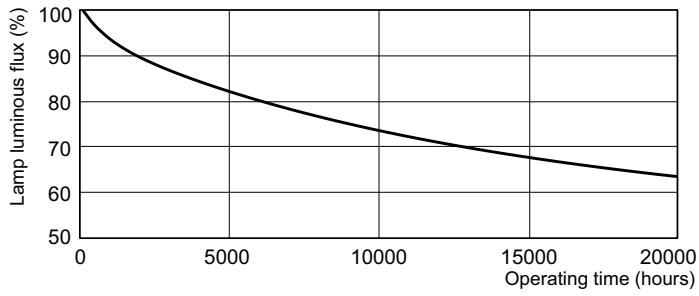

TL-D Standard Colours

TL-D 58W/54-765 1SL/25

Low-pressure mercury discharge lamps with a tubular 26 mm envelope

Warnings and Safety

- A lamp breaking is extremely unlikely to have any impact on your health. If a lamp breaks, ventilate the room for 30 minutes and remove the parts, preferably with gloves. Put them in a sealed plastic bag and take it to your local waste facilities for recycling. Do not use a vacuum cleaner.

Product data

General Information		Controls and Dimming	
Cap-Base	G13 [Medium Bi-Pin Fluorescent]	Dimmable	Yes
Nominal lifetime	13,000 hour(s)		
Life to 50% Failures (Nom)	13,000 hour(s)	Mechanical and Housing	
		Bulb Shape	T8
Light Technical		Approval and Application	
Color Code	54-765	Mercury (Hg) Content (Nom)	5.0 mg
Luminous Flux	4,000 lm	Energy Consumption kWh/1000 h	68 kWh
Color Designation	Cool Daylight		
Correlated Color Temperature (Nom)	6200 K	Product Data	
Color rendering index (CRI)	72	Order product name	TL-D 58W/54-765 1SL/25
Operating and Electrical		Full product name	TL-D 58W/54-765 1SL/25
Power Consumption	58.5 W	Full product code	871150070275399
Lamp Current (Nom)	0.670 A	Order code	928049005482
Voltage (Nom)	111 V	Material Nr. (12NC)	928049005482
Voltage (Nom)	111 V	Numerator - Quantity Per Pack	1
		EAN/UPC - Product/Case	8711500702753
		Numerator - Packs per outer box	25

Spectral Power Distribution Colour - TL-D 58W/54-765 1SL/25

Lifetime

Life Expectancy Diagram - TL-D 58W/54-765 1SL/25

Life Expectancy Diagram - TL-D 58W/54-765 1SL/25

TL-D Standard Colours

Lifetime

Lumen Maintenance Diagram - TL-D 58W/54-765 1SL/25