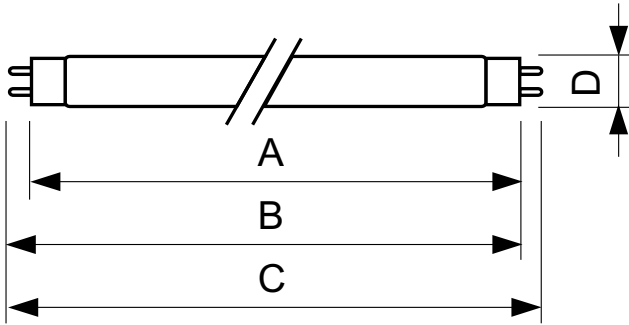

TL-D Standard Colours

TL-D 58W/54-765 1SL/25

Low-pressure mercury discharge lamps with a tubular 26 mm envelope

Warnings and Safety

- A lamp breaking is extremely unlikely to have any impact on your health. If a lamp breaks, ventilate the room for 30 minutes and remove the parts, preferably with gloves. Put them in a sealed plastic bag and take it to your local waste facilities for recycling. Do not use a vacuum cleaner.

Product data

General Information		Controls and Dimming	
Cap-Base	G13 [Medium Bi-Pin Fluorescent]	Dimmable	Yes
Nominal lifetime	13,000 hour(s)		
Life to 50% Failures (Nom)	13,000 hour(s)	Mechanical and Housing	
		Bulb Shape	T8
Light Technical		Approval and Application	
Color Code	54-765	Mercury (Hg) Content (Nom)	5.0 mg
Luminous Flux	4,000 lm	Energy Consumption kWh/1000 h	68 kWh
Color Designation	Cool Daylight		
Correlated Color Temperature (Nom)	6200 K	Product Data	
Color rendering index (CRI)	72	Order product name	TL-D 58W/54-765 1SL/25
Operating and Electrical		Full product name	TL-D 58W/54-765 1SL/25
Power Consumption	58.5 W	Full product code	871150070275399
Lamp Current (Nom)	0.670 A	Order code	928049005482
Voltage (Nom)	111 V	Material Nr. (12NC)	928049005482
Voltage (Nom)	111 V	Numerator - Quantity Per Pack	1
		EAN/UPC - Product/Case	8711500702753
		Numerator - Packs per outer box	25

TL-D Standard Colours

EAN/UPC - Case

8711500728234

Dimensional drawing

Product	D (max)	A (max)	B (max)	B (min)	C (max)
TL-D 58W/54-765 1SL/25	28 mm	1,500.0 mm	1,507.1 mm	1,504.7 mm	1,514.2 mm

Photometric data

Spectral Power Distribution Colour - TL-D 58W/54-765 1SL/25

Lifetime

Life Expectancy Diagram - TL-D 58W/54-765 1SL/25

Life Expectancy Diagram - TL-D 58W/54-765 1SL/25

TL-D Standard Colours

Lifetime

Lumen Maintenance Diagram - TL-D 58W/54-765 1SL/25