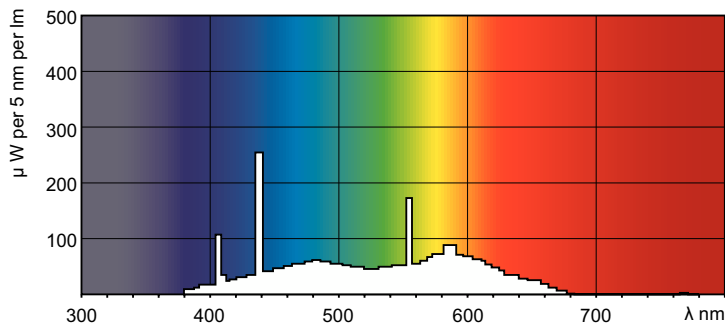

Product data

General Information		Controls and Dimming	
Cap-Base	G13 [Medium Bi-Pin Fluorescent]	Dimmable	Yes
Nominal lifetime	13,000 hour(s)		
Life to 50% Failures (Nom)	13,000 hour(s)	Mechanical and Housing	
		Bulb Shape	T8
Light Technical		Approval and Application	
Color Code	54-765	Mercury (Hg) Content (Nom)	5.0 mg
Luminous Flux	4,000 lm	Energy Consumption kWh/1000 h	68 kWh
Color Designation	Cool Daylight		
Correlated Color Temperature (Nom)	6200 K	Product Data	
Color rendering index (CRI)	72	Order product name	TL-D 58W/54-765 1SL/25
Operating and Electrical		Full product name	TL-D 58W/54-765 1SL/25
Power Consumption	58.5 W	Full product code	871150070275399
Lamp Current (Nom)	0.670 A	Order code	928049005482
Voltage (Nom)	111 V	Material Nr. (12NC)	928049005482
Voltage (Nom)	111 V	Numerator - Quantity Per Pack	1
		EAN/UPC - Product/Case	8711500702753
		Numerator - Packs per outer box	25

TL-D Standard Colours

EAN/UPC - Case

8711500728234

Dimensional drawing

Product	D (max)	A (max)	B (max)	B (min)	C (max)
TL-D 58W/54-765 1SL/25	28 mm	1,500.0 mm	1,507.1 mm	1,504.7 mm	1,514.2 mm

Photometric data

Spectral Power Distribution Colour - TL-D 58W/54-765 1SL/25

Lifetime

Life Expectancy Diagram - TL-D 58W/54-765 1SL/25

Life Expectancy Diagram - TL-D 58W/54-765 1SL/25

TL-D Standard Colours

Lifetime

Lumen Maintenance Diagram - TL-D 58W/54-765 1SL/25