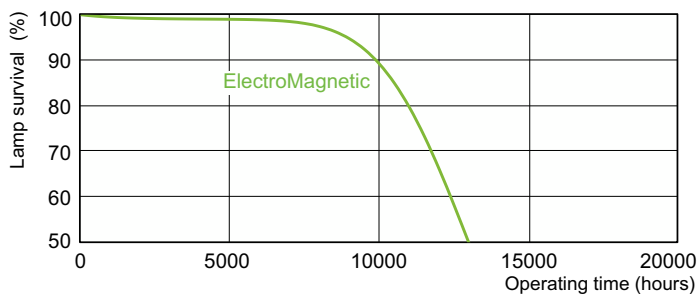

TL-D Standard Colours

TL-D 58W/54-765 1SL/25

Low-pressure mercury discharge lamps with a tubular 26 mm envelope

Warnings and Safety

- A lamp breaking is extremely unlikely to have any impact on your health. If a lamp breaks, ventilate the room for 30 minutes and remove the parts, preferably with gloves. Put them in a sealed plastic bag and take it to your local waste facilities for recycling. Do not use a vacuum cleaner.

Product data

General Information		Controls and Dimming	
Cap-Base	G13 [Medium Bi-Pin Fluorescent]	Dimmable	Yes
Nominal lifetime	13,000 hour(s)		
Life to 50% Failures (Nom)	13,000 hour(s)	Mechanical and Housing	
		Bulb Shape	T8
Light Technical		Approval and Application	
Color Code	54-765	Mercury (Hg) Content (Nom)	5.0 mg
Luminous Flux	4,000 lm	Energy Consumption kWh/1000 h	68 kWh
Color Designation	Cool Daylight		
Correlated Color Temperature (Nom)	6200 K	Product Data	
Color rendering index (CRI)	72	Order product name	TL-D 58W/54-765 1SL/25
Operating and Electrical		Full product name	TL-D 58W/54-765 1SL/25
Power Consumption	58.5 W	Full product code	871150070275399
Lamp Current (Nom)	0.670 A	Order code	928049005482
Voltage (Nom)	111 V	Material Nr. (12NC)	928049005482
Voltage (Nom)	111 V	Numerator - Quantity Per Pack	1
		EAN/UPC - Product/Case	8711500702753
		Numerator - Packs per outer box	25

TL-D Standard Colours

EAN/UPC - Case

8711500728234

Dimensional drawing

Product	D (max)	A (max)	B (max)	B (min)	C (max)
TL-D 58W/54-765 1SL/25	28 mm	1,500.0 mm	1,507.1 mm	1,504.7 mm	1,514.2 mm

Photometric data

Spectral Power Distribution Colour - TL-D 58W/54-765 1SL/25

Lifetime

Life Expectancy Diagram - TL-D 58W/54-765 1SL/25

Life Expectancy Diagram - TL-D 58W/54-765 1SL/25

TL-D Standard Colours

Lifetime

Lumen Maintenance Diagram - TL-D 58W/54-765 1SL/25