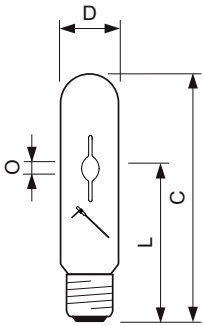

MASTER CosmoWhite CPO-TT Xtra

MST CosmoWhite CPO-TT Xtra 315W/942 E40

New-generation ceramic metal-halide tubular lamps used in outdoor applications, offering efficient and pleasant white light

安全提示

- Use only in a totally enclosed luminaire, even during testing (IEC 61167, IEC 62035, IEC 60598)
- The luminaire must be able to contain hot lamp parts if the lamp ruptures
- Use only with suitable electronic control gear
- Control gear must include end-of-life protection (IEC 61167, IEC 62035)
- E27 lamp holders and other parts in luminaires should be designed to withstand the ignition voltage of the electronic control gear (rated at 5 kV ignition pulse)
- A lamp breaking is extremely unlikely to have any impact on your health. If a lamp breaks, ventilate the room for 30 minutes and remove the parts, preferably with gloves. Put them in a sealed plastic bag and take it to your local waste facilities for recycling. Do not use a vacuum cleaner.

产品数据

一般信息	
底盖	E40 [E40]
操作位置	UNIVERSAL [任意或通用 (U)]
50% 故障条件下的使用寿命 (标称)	30,000 小时
灯技术	
颜色代码	942 [CCT of 4200K]
颜色名称	冷白色 (CW)
色度坐标 X (标称)	0.362
色度坐标 Y (标称)	0.375
光效 (额定) (标称)	111 lm/W
显色指数 (CRI)	90

弧长 ϕ (标称)	14 mm
操作和电气	
功耗	315.0 W
电压 (标称)	94 V
电压 (标称)	94 V
控制和调光	
可调光	是
机械和外壳	
灯泡外观	透明

MASTER CosmoWhite CPO-TT Xtra

灯泡外形	T46 [T 46 毫米]
审批和申请	
汞 (Hg) 含量 (标称)	25 mg
能耗 kWh/1000 h	347 kWh
产品数据	
订单产品名称	MST CosmoWhite CPO-TT Xtra 315W/942 E40
完整的产品名称	MST CosmoWhite CPO-TT Xtra 315W/942 E40

完整产品代码	871829169107500
订购代码	928060509227
材料编号 (12NC)	928060509227
计算器 - 每包数量	1
EAN/UPC - 产品/箱	8718291691075
计算器 - 每个外包装箱中的包数	12
EAN/UPC - 案例	8718291691082

二维绘图

Product	D (max)	D	O	L	C (max)
MST CosmoWhite CPO-TT Xtra 315W/942 E40	47 mm	46 mm	14 mm	162 mm	257 mm

光度数据

Light Distribution Diagram - MST CosmoWhite CPO-TT Xtra 315W/942 E40

Spectral Power Distribution Colour - MST CosmoWhite CPO-TT Xtra 315W/942 E40