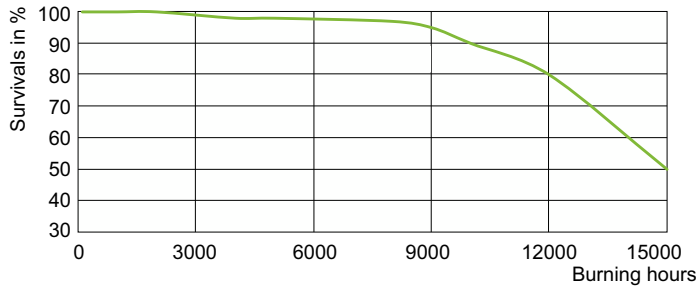

MASTERCcolour CDM-Tm Elite Mini

Lifetime

Life Expectancy Diagram - MC CDM-Tm Elite Mini 35W/942 GU6.5 1CT

Lumen Maintenance Diagram - MC CDM-Tm Elite Mini 35W/942 GU6.5 1CT