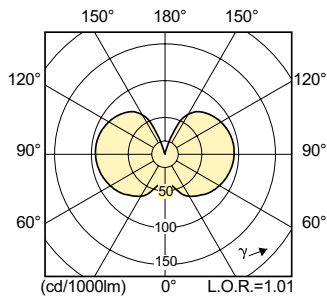

Photometric data

Light Distribution Diagram - MC CDM-Tm Elite Mini 35W/942 GU6.5 1CT

Spectral Power Distribution Colour - MC CDM-Tm Elite Mini 35W/942 GU6.5 1CT