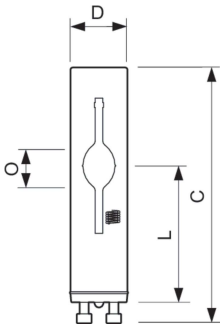

### Product data

General Information		Arc Length O (Nom)	
Cap base	GU6.5 [GU6.5]	5.2 mm	
Operating position	UNIVERSAL [Any or Universal (U)]	Operating and Electrical	
Life to 50% failures (nom.)	15,000 h	Power Consumption	39.0 W
Light Technical		Voltage (nom.)	90 V
Colour Code	942 [CCT of 4200K]	Voltage (nom.)	90 V
Colour designation	Cool White (CW)	Controls and Dimming	
Chromaticity Coordinate X (Nom)	0.375	Dimmable	No
Chromaticity Coordinate Y (Nom)	0.370	Mechanical and Housing	
Correlated Colour Temperature	4200 K	Lamp Finish	Clear
Luminous efficacy (rated) (nom.)	96 lm/W	Bulb shape	T13.3 [T 13.3mm]
Colour rendering index (CRI)	90		

## Dimensional drawing

Product	D (max)	D	O	L (min)	L (max)	L	C (max)
MC CDM-Tm Elite Mini 35W/942 GU6.5 1CT	13.3 mm	0.5 in	5.2 mm	28 mm	32 mm	30 mm	56.7 mm