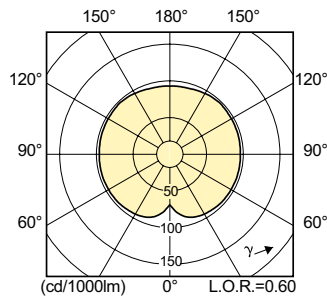

Photometric data

Light Distribution Diagram - MC CDM-Tm Elite Mini 35W/942 GU6.5 1CT

Spectral Power Distribution Colour - MC CDM-Tm Elite Mini 35W/942 GU6.5 1CT