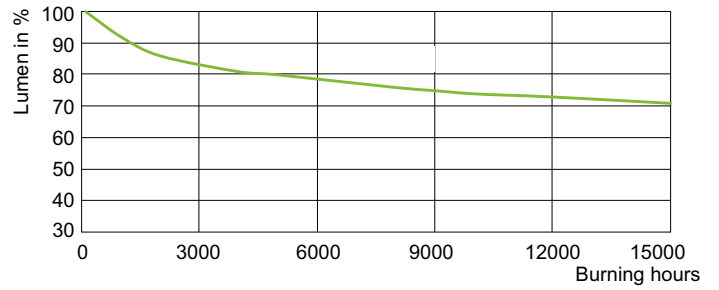

MASTERCcolour CDM-Tm Elite Mini

Lifetime

Life Expectancy Diagram - MC CDM-Tm Elite Mini 35W/942 GU6.5 1CT

Lumen Maintenance Diagram - MC CDM-Tm Elite Mini 35W/942 GU6.5 1CT