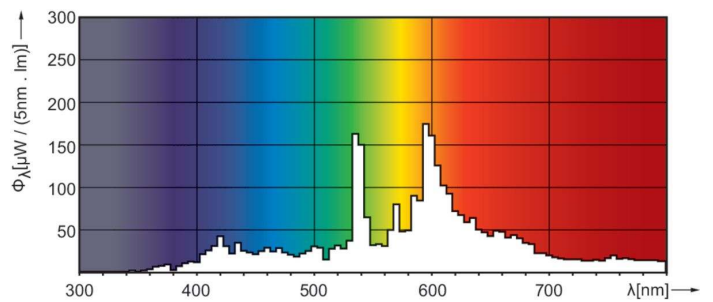

Light Technical	
Color Code	830 [CCT of 3000K]
Beam Angle (Nom)	40 degree(s)
Luminous Flux	4,500 lm
Luminous Intensity (Nom)	9,500 cd
Color Designation	Warm White (WW)
Chromaticity Coordinate X (Nom)	0.427
Chromaticity Coordinate Y (Nom)	0.397
Correlated Color Temperature (Nom)	3000 K
Color rendering index (CRI)	81
LLMF At End Of Nominal Lifetime (Nom)	62 %
Luminous Flux in 90° Cone (Rated)	4,100 lm

Approval and Application	
Mercury (Hg) Content (Nom)	8.3 mg
Energy Consumption kWh/1000 h	80 kWh

MASTERC colour CDM-R

Product Data

Order product name	MASTERC CDM-R 70W/830 E27 PAR30L 40D 1CT
Full product name	MASTERC CDM-R 70W/830 E27 PAR30L 40D 1CT
Full product code	871150021174300
Order code	928071200691

Photometric data

Light Distribution Diagram - MASTERC CDM-R 70W/830 E27 PAR30L 40D 1CT

Spectral Power Distribution Colour - MASTERC CDM-R 70W/830 E27 PAR30L 40D 1CT

MASTERC colour CDM-R

Lifetime

Life Expectancy Diagram - MASTERC CDM-R 70W/830 E27 PAR30L 40D 1CT