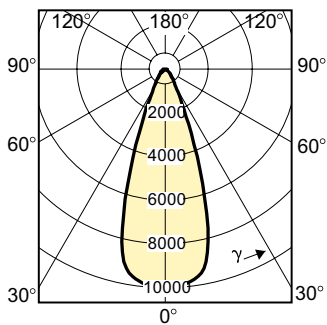

Photometric data

Light Distribution Diagram - MASTERC CDM-R 70W/830 E27 PAR30L 40D 1CT