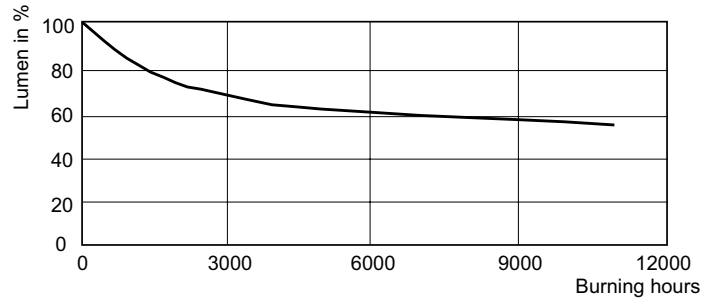

Photometric data

Light Distribution Diagram - MASTERC CDM-R 70W/830 E27 PAR30L 40D 1CT

Spectral Power Distribution Colour - MASTERC CDM-R 70W/830 E27 PAR30L 40D 1CT

MASTERC colour CDM-R

Lifetime

Life Expectancy Diagram - MASTERC CDM-R 70W/830 E27 PAR30L 40D 1CT