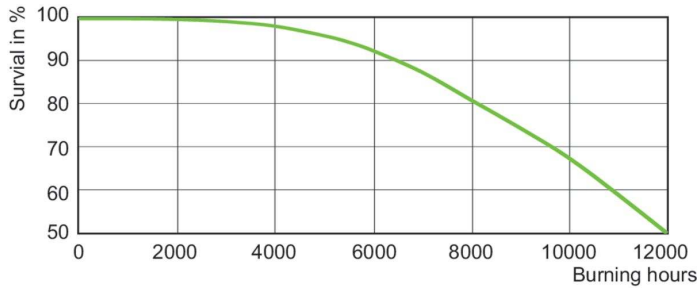

Photometric data

Light Distribution Diagram - MASTERC CDM-R 70W/830 E27 PAR30L 40D 1CT

Spectral Power Distribution Colour - MASTERC CDM-R 70W/830 E27 PAR30L 40D 1CT

MASTERC colour CDM-R

Lifetime

Life Expectancy Diagram - MASTERC CDM-R 70W/830 E27 PAR30L 40D 1CT