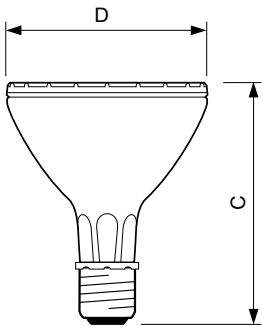

Light Technical	
Color Code	830 [CCT of 3000K]
Beam Angle (Nom)	40 degree(s)
Luminous Flux	4,500 lm
Luminous Intensity (Nom)	9,500 cd
Color Designation	Warm White (WW)
Chromaticity Coordinate X (Nom)	0.427
Chromaticity Coordinate Y (Nom)	0.397
Correlated Color Temperature (Nom)	3000 K
Color rendering index (CRI)	81
LLMF At End Of Nominal Lifetime (Nom)	62 %
Luminous Flux in 90° Cone (Rated)	4,100 lm

Operating and Electrical	
Power Consumption	73.2 W
Warm-up time to 60% light	120 s
Voltage (Nom)	90 V
Voltage (Nom)	90 V

Controls and Dimming	
Dimmable	No

Mechanical and Housing	
Bulb Finish	Clear
Bulb Shape	PAR30L [PAR 3.75 inch/95mm Long]

Approval and Application	
Mercury (Hg) Content (Nom)	8.3 mg
Energy Consumption kWh/1000 h	80 kWh

MASTERC colour CDM-R

Product Data

Order product name	MASTERC CDM-R 70W/830 E27 PAR30L 40D 1CT
Full product name	MASTERC CDM-R 70W/830 E27 PAR30L 40D 1CT
Full product code	871150021174300
Order code	928071200691

Material Nr. (12NC)	928071200691
Numerator - Quantity Per Pack	1
EAN/UPC - Product/Case	8711500211743
Numerator - Packs per outer box	6
EAN/UPC - Case	8711500211750

Dimensional drawing

Product	D (max)	D	C (max)	C
MASTERC CDM-R 70W/830 E27 PAR30L 40D 1CT	97 mm	95 mm	123 mm	120 mm