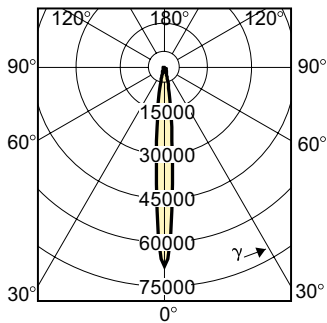

Photometric data

Light Distribution Diagram - MASTERC CDM-R 70W/830 E26 PAR30L 10D 1CT