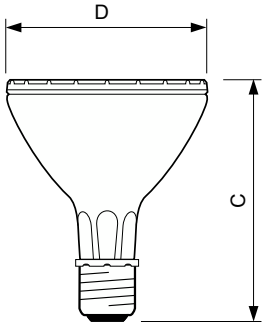

Product data

General Information		Operating and Electrical	
Cap-Base	E26 [Single Contact Medium Screw]	Power Consumption	73.2 W
Operating Position	UNIVERSAL [Any or Universal (U)]	Warm-up time to 60% light	120 s
Life to 50% Failures (Nom)	12,000 hour(s)	Voltage (Nom)	90 V
		Voltage (Nom)	90 V
Light Technical		Controls and Dimming	
Color Code	830 [CCT of 3000K]	Dimmable	No
Beam Angle (Nom)	10 degree(s)	Mechanical and Housing	
Luminous Intensity (Nom)	68,000 cd	Bulb Finish	Clear
Color Designation	Warm White (WW)	Bulb Shape	PAR30L
Chromaticity Coordinate X (Nom)	0.427	Approval and Application	
Chromaticity Coordinate Y (Nom)	0.397	Mercury (Hg) Content (Nom)	8.3 mg
Correlated Color Temperature (Nom)	3000 K		
Color rendering index (CRI)	81		

MASTERC colour CDM-R

Energy Consumption kWh/1000 h	80 kWh
Product Data	
Order product name	MASTERC CDM-R 70W/830 E26 PAR30L 10D 1CT
Full product name	MASTERC CDM-R 70W/830 E26 PAR30L 10D 1CT
Full product code	872790088708200
Order code	928073500610

Material Nr. (12NC)	928073500610
Numerator - Quantity Per Pack	1
EAN/UPC - Product/Case	8727900887082
Numerator - Packs per outer box	6
EAN/UPC - Case	8727900887099

Dimensional drawing

Product	D (max)	D	C (max)	C
MASTERC CDM-R 70W/830 E26 PAR30L 10D 1CT	97 mm	95 mm	120 mm	118 mm