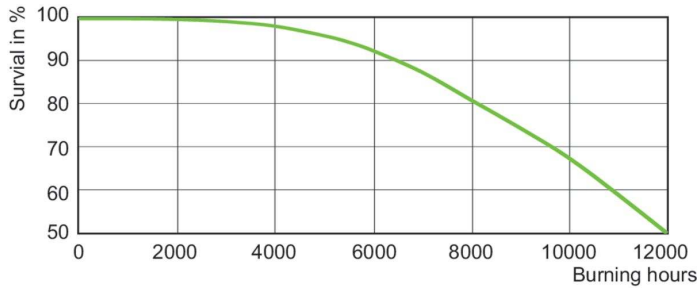

Photometric data

Light Distribution Diagram - MASTERC CDM-R 70W/830 E26 PAR30L 10D 1CT

Spectral Power Distribution Colour - MASTERC CDM-R 70W/830 E26 PAR30L 10D 1CT

MASTERC colour CDM-R

Lifetime

Life Expectancy Diagram - MASTERC CDM-R 70W/830 E26 PAR30L 10D 1CT