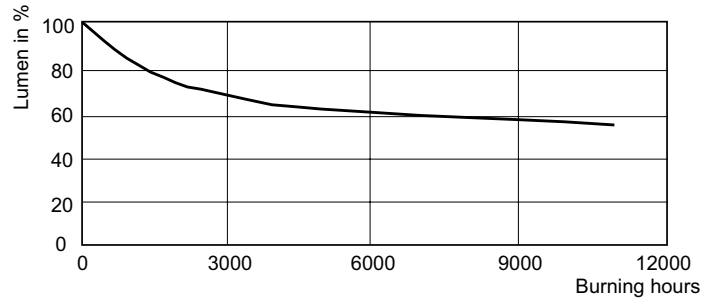

Photometric data

Light Distribution Diagram - MASTERC CDM-R 70W/830 E26 PAR30L 10D 1CT

Spectral Power Distribution Colour - MASTERC CDM-R 70W/830 E26 PAR30L 10D 1CT

MASTERC colour CDM-R

Lifetime

Life Expectancy Diagram - MASTERC CDM-R 70W/830 E26 PAR30L 10D 1CT