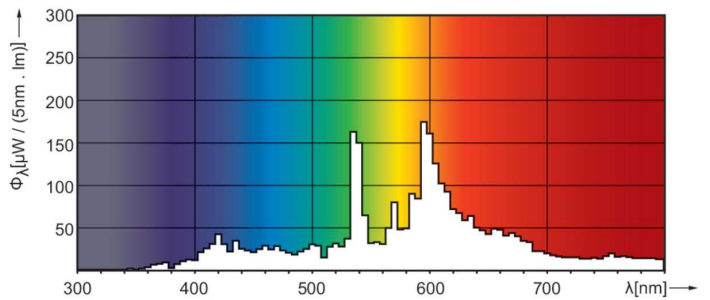

MASTERC colour CDM-R

Energy Consumption kWh/1000 h	80 kWh
Product Data	
Order product name	MASTERC CDM-R 70W/830 E26 PAR30L 10D 1CT
Full product name	MASTERC CDM-R 70W/830 E26 PAR30L 10D 1CT
Full product code	872790088708200
Order code	928073500610

Photometric data

Light Distribution Diagram - MASTERC CDM-R 70W/830 E26 PAR30L 10D 1CT

Spectral Power Distribution Colour - MASTERC CDM-R 70W/830 E26 PAR30L 10D 1CT

MASTERC colour CDM-R

Lifetime

Life Expectancy Diagram - MASTERC CDM-R 70W/830 E26 PAR30L 10D 1CT