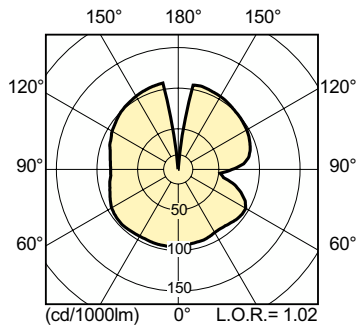

Photometric data

Light Distribution Diagram - MASTER CityWh CDO-TT Plus 100W/828 E40