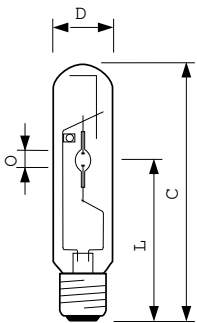

MASTER CityWhite CDO-TT

MASTER CityWh CDO-TT Plus 100W/828 E40

Ceramic metal halide lamp with clear tubular outer bulb shape, used in outdoor offering pleasant white light

Warnings and Safety

- Use only in totally enclosed luminaire, even during testing (IEC61167, IEC 62035, IEC60598)
- The luminaire must be able to contain hot lamp parts if the lamp ruptures
- Lamps may use electronic or electromagnetic control gear
- Control gear must include end-of-life protection (IEC61167, IEC 62035)

Product data

General Information		Operating and Electrical	
Cap-Base	E40 [E40]	Power Consumption	99.0 W
Operating Position	UNIVERSAL [Any or Universal (U)]	Voltage (Nom)	100 V
Flux measurement reference	Sphere	Voltage (Nom)	100 V
Life to 50% Failures (Nom)	27,000 hour(s)		
Light Technical		Controls and Dimming	
Color Code	828 [CCT of 2800K]	Dimmable	Yes
Luminous Flux	10,450 lm		
Color Designation	Warm White (WW)	Mechanical and Housing	
Chromaticity Coordinate X (Nom)	0.447	Bulb Finish	Clear
Chromaticity Coordinate Y (Nom)	0.4	Bulb Shape	T46 [T 46mm]
Correlated Color Temperature (Nom)	2800 K		
Luminous Efficacy (rated) (Nom)	106 lm/W	Approval and Application	
Color rendering index (CRI)	88	Energy Efficiency Class	F
Arc Length O (Nom)	8.5 mm	Mercury (Hg) Content (Max)	12 mg
		Mercury (Hg) Content (Nom)	11.6 mg
		Energy Consumption kWh/1000 h	99 kWh

Material Nr. (12NC)	928082119231
Numerator - Quantity Per Pack	1
EAN/UPC - Product/Case	8718291120322
Numerator - Packs per outer box	12
EAN/UPC - Case	8718291120339

Dimensional drawing

Product	D (max)	O	L	C (max)
MASTER CityWh CDO-TT Plus 100W/828 E40	47 mm	8.5 mm	132 mm	211 mm