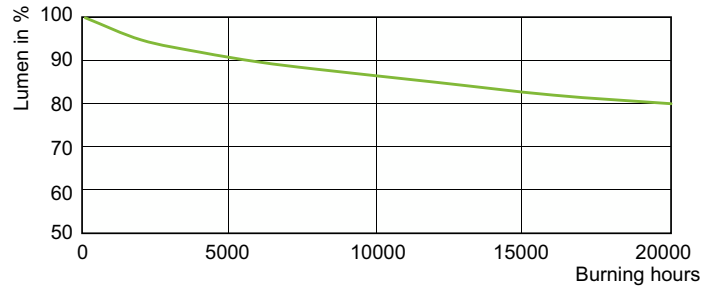

Product data

General Information		Operating and Electrical	
Cap-Base	E40 [E40]	Power Consumption	99.0 W
Operating Position	UNIVERSAL [Any or Universal (U)]	Voltage (Nom)	100 V
Flux measurement reference	Sphere	Voltage (Nom)	100 V
Life to 50% Failures (Nom)	27,000 hour(s)		
Light Technical		Controls and Dimming	
Color Code	828 [CCT of 2800K]	Dimmable	Yes
Luminous Flux	10,450 lm		
Color Designation	Warm White (WW)	Mechanical and Housing	
Chromaticity Coordinate X (Nom)	0.447	Bulb Finish	Clear
Chromaticity Coordinate Y (Nom)	0.4	Bulb Shape	T46 [T 46mm]
Correlated Color Temperature (Nom)	2800 K		
Luminous Efficacy (rated) (Nom)	106 lm/W	Approval and Application	
Color rendering index (CRI)	88	Energy Efficiency Class	F
Arc Length O (Nom)	8.5 mm	Mercury (Hg) Content (Max)	12 mg
		Mercury (Hg) Content (Nom)	11.6 mg
		Energy Consumption kWh/1000 h	99 kWh

Photometric data

Light Distribution Diagram - MASTER CityWh CDO-TT Plus 100W/828 E40

Spectral Power Distribution Colour - MASTER CityWh CDO-TT Plus 100W/828 E40

MASTER CityWhite CDO-TT

Lifetime

Life Expectancy Diagram - MASTER CityWh CDO-TT Plus 100W/828 E40