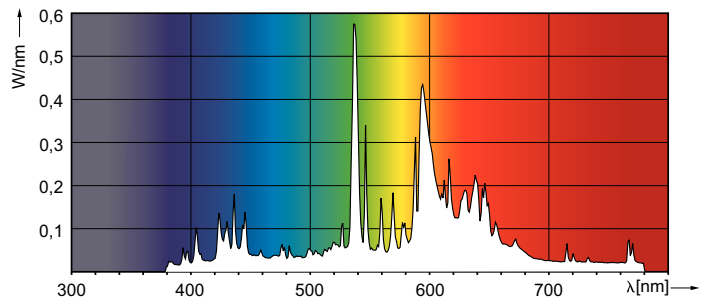

MASTER CityWhite CDO-TT

MASTER CityWh CDO-TT Plus 100W/828 E40

Ceramic metal halide lamp with clear tubular outer bulb shape, used in outdoor offering pleasant white light

Warnings and Safety

- Use only in totally enclosed luminaire, even during testing (IEC61167, IEC 62035, IEC60598)
- The luminaire must be able to contain hot lamp parts if the lamp ruptures
- Lamps may use electronic or electromagnetic control gear
- Control gear must include end-of-life protection (IEC61167, IEC 62035)

Product data

General Information		Operating and Electrical	
Cap-Base	E40 [E40]	Power Consumption	99.0 W
Operating Position	UNIVERSAL [Any or Universal (U)]	Voltage (Nom)	100 V
Flux measurement reference	Sphere	Voltage (Nom)	100 V
Life to 50% Failures (Nom)	27,000 hour(s)		
Light Technical		Controls and Dimming	
Color Code	828 [CCT of 2800K]	Dimmable	Yes
Luminous Flux	10,450 lm		
Color Designation	Warm White (WW)	Mechanical and Housing	
Chromaticity Coordinate X (Nom)	0.447	Bulb Finish	Clear
Chromaticity Coordinate Y (Nom)	0.4	Bulb Shape	T46 [T 46mm]
Correlated Color Temperature (Nom)	2800 K		
Luminous Efficacy (rated) (Nom)	106 lm/W	Approval and Application	
Color rendering index (CRI)	88	Energy Efficiency Class	F
Arc Length O (Nom)	8.5 mm	Mercury (Hg) Content (Max)	12 mg
		Mercury (Hg) Content (Nom)	11.6 mg
		Energy Consumption kWh/1000 h	99 kWh

Material Nr. (12NC)	928082119231
Numerator - Quantity Per Pack	1
EAN/UPC - Product/Case	8718291120322
Numerator - Packs per outer box	12
EAN/UPC - Case	8718291120339

Dimensional drawing

Product	D (max)	O	L	C (max)
MASTER CityWh CDO-TT Plus 100W/828 E40	47 mm	8.5 mm	132 mm	211 mm

Photometric data

Light Distribution Diagram - MASTER CityWh CDO-TT Plus 100W/828 E40

Spectral Power Distribution Colour - MASTER CityWh CDO-TT Plus 100W/828 E40

MASTER CityWhite CDO-TT

Lifetime

Life Expectancy Diagram - MASTER CityWh CDO-TT Plus 100W/828 E40