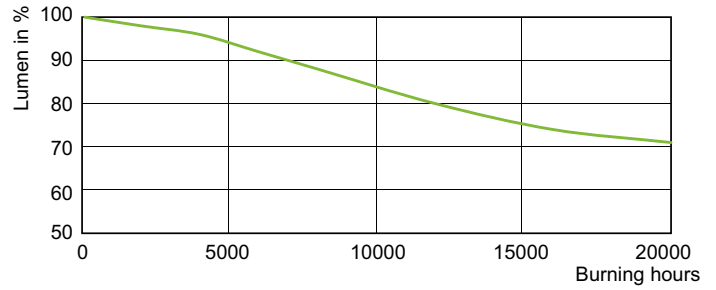

Photometrische Daten

Light Distribution Diagram - MASTER CityWh CDO-TT Plus 50W/828 E27

Spectral Power Distribution Colour - MASTER CityWh CDO-TT Plus 50W/828 E27

MASTER CityWhite CDO-TT Plus

Lebensdauer

Life Expectancy Diagram - MASTER CityWh CDO-TT Plus 50W/828 E27