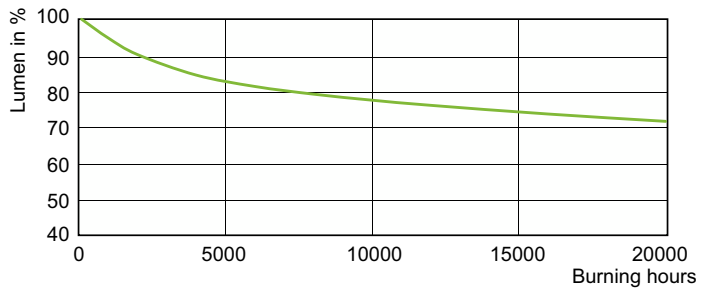

Product data

General Information		Operating and Electrical	
Cap base	E27 [E27]	Power Consumption	74.0 W
Operating position	UNIVERSAL [Any or Universal (U)]	Voltage (nom.)	96 V
Flux measurement reference	Sphere	Voltage (nom.)	96 V
Life to 50% failures (nom.)	20,000 h		
Light Technical		Controls and Dimming	
Colour Code	942 [CCT of 4200K]	Dimmable	Yes
Luminous Flux	7,500 lm		
Colour designation	Cool White (CW)	Mechanical and Housing	
Chromaticity Coordinate X (Nom)	0.371	Lamp Finish	Clear
Chromaticity Coordinate Y (Nom)	0.366	Bulb shape	T35 [T 35 mm]
Correlated Colour Temperature	4200 K		
Luminous efficacy (rated) (nom.)	101 lm/W	Approval and Application	
Colour rendering index (CRI)	90	Energy Efficiency Class	F
Arc Length O (Nom)	7.75 mm	Mercury (Hg) content (max.)	6.6 mg
		Mercury (Hg) content (nom.)	6.6 mg
		Energy consumption kWh/1,000 hours	74 kWh

Photometric data

Light Distribution Diagram - MASTER CityWh CDO-TT Plus 70W/942 E27

Spectral Power Distribution Colour - MASTER CityWh CDO-TT Plus 70W/942 E27

MASTER CityWhite CDO-TT

Lifetime

Lumen Maintenance Diagram - MASTER CityWh CDO-TT Plus 70W/942 E27

Life Expectancy Diagram - MASTER CityWh CDO-TT Plus 70W/942 E27