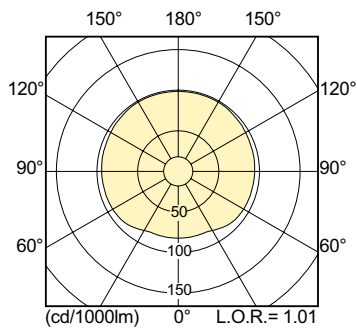

Photometric data

Light Distribution Diagram - MASTER CityWh CDO-TT Plus 70W/942 E27