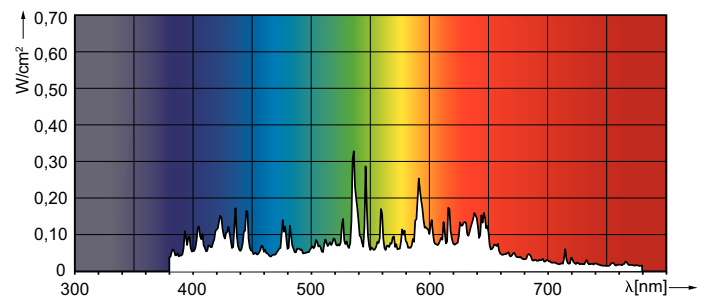

MASTER CityWhite CDO-TT

MASTER CityWhite CDO-TT Plus 70W/942 E27

Ceramic metal halide lamp with clear tubular outer bulb shape, used in outdoor offering pleasant white light

Warnings and Safety

- Use only in totally enclosed luminaire, even during testing (IEC61167, IEC 62035, IEC60598)
- The luminaire must be able to contain hot lamp parts if the lamp ruptures
- Lamps may use electronic or electromagnetic control gear
- Control gear must include end-of-life protection (IEC61167, IEC 62035)

Product data

General Information		Operating and Electrical	
Cap base	E27 [E27]	Power Consumption	74.0 W
Operating position	UNIVERSAL [Any or Universal (U)]	Voltage (nom.)	96 V
Flux measurement reference	Sphere	Voltage (nom.)	96 V
Life to 50% failures (nom.)	20,000 h		
Light Technical		Controls and Dimming	
Colour Code	942 [CCT of 4200K]	Dimmable	Yes
Luminous Flux	7,500 lm		
Colour designation	Cool White (CW)	Mechanical and Housing	
Chromaticity Coordinate X (Nom)	0.371	Lamp Finish	Clear
Chromaticity Coordinate Y (Nom)	0.366	Bulb shape	T35 [T 35 mm]
Correlated Colour Temperature	4200 K		
Luminous efficacy (rated) (nom.)	101 lm/W	Approval and Application	
Colour rendering index (CRI)	90	Energy Efficiency Class	F
Arc Length O (Nom)	7.75 mm	Mercury (Hg) content (max.)	6.6 mg
		Mercury (Hg) content (nom.)	6.6 mg
		Energy consumption kWh/1,000 hours	74 kWh

Photometric data

Light Distribution Diagram - MASTER CityWh CDO-TT Plus 70W/942 E27

Spectral Power Distribution Colour - MASTER CityWh CDO-TT Plus 70W/942 E27

MASTER CityWhite CDO-TT

Lifetime

Lumen Maintenance Diagram - MASTER CityWh CDO-TT Plus 70W/942 E27