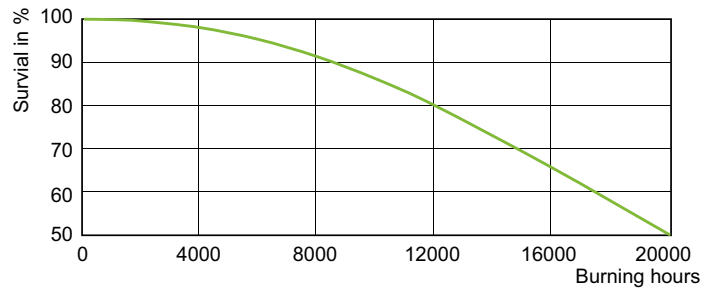

Product data

General Information		Operating and Electrical	
Cap base	E27 [E27]	Power Consumption	74.0 W
Operating position	UNIVERSAL [Any or Universal (U)]	Voltage (nom.)	96 V
Flux measurement reference	Sphere	Voltage (nom.)	96 V
Life to 50% failures (nom.)	20,000 h		
Light Technical		Controls and Dimming	
Colour Code	942 [CCT of 4200K]	Dimmable	Yes
Luminous Flux	7,500 lm		
Colour designation	Cool White (CW)	Mechanical and Housing	
Chromaticity Coordinate X (Nom)	0.371	Lamp Finish	Clear
Chromaticity Coordinate Y (Nom)	0.366	Bulb shape	T35 [T 35 mm]
Correlated Colour Temperature	4200 K		
Luminous efficacy (rated) (nom.)	101 lm/W	Approval and Application	
Colour rendering index (CRI)	90	Energy Efficiency Class	F
Arc Length O (Nom)	7.75 mm	Mercury (Hg) content (max.)	6.6 mg
		Mercury (Hg) content (nom.)	6.6 mg
		Energy consumption kWh/1,000 hours	74 kWh

Photometric data

Light Distribution Diagram - MASTER CityWh CDO-TT Plus 70W/942 E27

Spectral Power Distribution Colour - MASTER CityWh CDO-TT Plus 70W/942 E27

MASTER CityWhite CDO-TT

Lifetime

Lumen Maintenance Diagram - MASTER CityWh CDO-TT Plus 70W/942 E27

Life Expectancy Diagram - MASTER CityWh CDO-TT Plus 70W/942 E27