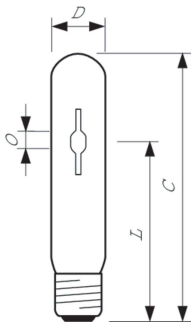

MASTER CityWhite CDO-TT

MASTER CityWhite CDO-TT Plus 70W/942 E27

Ceramic metal halide lamp with clear tubular outer bulb shape, used in outdoor offering pleasant white light

Warnings and Safety

- Use only in totally enclosed luminaire, even during testing (IEC61167, IEC 62035, IEC60598)
- The luminaire must be able to contain hot lamp parts if the lamp ruptures
- Lamps may use electronic or electromagnetic control gear
- Control gear must include end-of-life protection (IEC61167, IEC 62035)

Product data

General Information		Operating and Electrical	
Cap base	E27 [E27]	Power Consumption	74.0 W
Operating position	UNIVERSAL [Any or Universal (U)]	Voltage (nom.)	96 V
Flux measurement reference	Sphere	Voltage (nom.)	96 V
Life to 50% failures (nom.)	20,000 h		
Light Technical		Controls and Dimming	
Colour Code	942 [CCT of 4200K]	Dimmable	Yes
Luminous Flux	7,500 lm		
Colour designation	Cool White (CW)	Mechanical and Housing	
Chromaticity Coordinate X (Nom)	0.371	Lamp Finish	Clear
Chromaticity Coordinate Y (Nom)	0.366	Bulb shape	T35 [T 35 mm]
Correlated Colour Temperature	4200 K		
Luminous efficacy (rated) (nom.)	101 lm/W	Approval and Application	
Colour rendering index (CRI)	90	Energy Efficiency Class	F
Arc Length O (Nom)	7.75 mm	Mercury (Hg) content (max.)	6.6 mg
		Mercury (Hg) content (nom.)	6.6 mg
		Energy consumption kWh/1,000 hours	74 kWh

Material no. (12 NC)	928082619230
SAP numerator – quantity per pack	1
EAN/UPC – Product/Case	8718696596791
Numerator – packs per outer box	12
EAN/UPC - Case	8718696596807

Dimensional drawing

Product	D (max)	O	L	C (max)
MASTER CityWh CDO-TT Plus 70W/942 E27	36 mm	7.75 mm	102 mm	156 mm