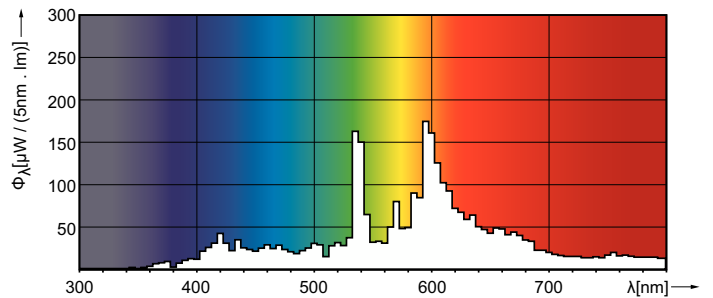

Light Distribution Diagram - MASTERC CDM-T 35W/830 G12 1CT/12

Spectral Power Distribution Colour - MASTERC CDM-T 35W/830 G12 1CT/12