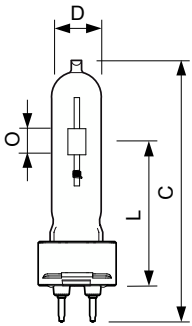

MASTERCoulour CDM-T

MASTERC CDM-T 35W/830 G12 1CT/12

Range of single-ended, compact, high-efficiency, discharge lamps with a stable colour over lifetime and a crisp, sparkling light

Warnings and Safety

- Use only in totally enclosed luminaire, even during testing (IEC61167, IEC 62035, IEC60598)
- The luminaire must be able to contain hot lamp parts if the lamp ruptures
- Control gear must include end-of-life protection (IEC61167, IEC 62035)
- Lamps may use electronic or electromagnetic control gear, except 35W/942 and 20W lamps, which must use electronic control gear.
- A lamp breaking is extremely unlikely to have any impact on your health. If a lamp breaks, ventilate the room for 30 minutes and remove the parts, preferably with gloves. Put them in a sealed plastic bag and take it to your local waste facilities for recycling. Do not use a vacuum cleaner.

Product data

General Information		Arc Length O (Nom)		5 mm	
Cap-Base	G12 [G12]				
Operating Position	UNIVERSAL [Any or Universal (U)]				
Life to 50% Failures (Nom)	12,000 hour(s)				
Light Technical		Operating and Electrical			
Color Code	830 [CCT of 3000K]	Power Consumption	39 W		
Color Designation	Warm White (WW)	Voltage (Nom)	88 V		
Chromaticity Coordinate X (Nom)	0.428	Voltage (Nom)	88 V		
Chromaticity Coordinate Y (Nom)	0.397				
Correlated Color Temperature (Nom)	3000 K	Controls and Dimming			
Luminous Efficacy (rated) (Nom)	79 lm/W	Dimmable	No		
Color rendering index (CRI)	83	Mechanical and Housing			
		Bulb Finish	Clear		

MASTERC colour CDM-T

Bulb Shape	T19 [T 19mm]
Approval and Application	
Mercury (Hg) Content (Nom)	3.1 mg
Energy Consumption kWh/1000 h	43 kWh
Product Data	
Order product name	MASTERC CDM-T 35W/830 G12 1CT/12
Full product name	MASTERC CDM-T 35W/830 G12 1CT/12

Dimensional drawing

Product	D (max)	D	O	L (min)	L (max)	L	C (max)
MASTERC CDM-T 35W/830 G12 1CT/12	20 mm	0.75 inch	5 mm	55 mm	57 mm	56 mm	103 mm

Photometric data

Light Distribution Diagram - MASTERC CDM-T 35W/830 G12 1CT/12