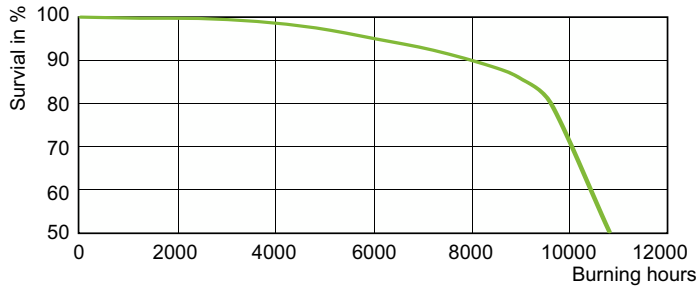

MASTERC colour CDM-R

Lifetime

Life Expectancy Diagram - MASTERC CDM-R 35W/830 E27 PAR20 10D 1CT

Lumen Maintenance Diagram - MASTERC CDM-R 35W/830 E27 PAR20 10D 1CT