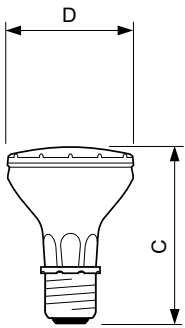

Product data

General Information		Luminous Flux in 90° Cone (Rated)	
Cap-Base	E27 [E27]		1,700 lm
Operating Position	UNIVERSAL [Any or Universal (U)]	Operating and Electrical	
Switching Cycle	800	Power Consumption	38 W
Life to 50% Failures (Nom)	8,000 hour(s)	Warm-up time to 60% light	120 s
Light Technical		Voltage (Nom)	88 V
Color Code	830 [CCT of 3000K]	Voltage (Nom)	88 V
Beam Angle (Nom)	10 degree(s)	Controls and Dimming	
Luminous Intensity (Nom)	21,000 cd	Dimmable	No
Color Designation	Warm White (WW)	Mechanical and Housing	
Chromaticity Coordinate X (Nom)	0.433	Bulb Finish	Clear
Chromaticity Coordinate Y (Nom)	0.402	Bulb Shape	PAR20 [PAR 2.5 inch/63mm]
Correlated Color Temperature (Nom)	3000 K		
Color rendering index (CRI)	81		
LLMF At End Of Nominal Lifetime (Nom)	52 %		

MASTERC colour CDM-R

Approval and Application

Mercury (Hg) Content (Nom)	2.8 mg
Energy Consumption kWh/1000 h	42 kWh

Product Data

Order product name	MASTERC CDM-R 35W/830 E27 PAR20 10D 1CT
Full product name	MASTERC CDM-R 35W/830 E27 PAR20 10D 1CT

Dimensional drawing

Product	D (max)	D	C (max)	C
MASTERC CDM-R 35W/830 E27 PAR20 10D 1CT	65 mm	64 mm	95 mm	92 mm

Photometric data

Light Distribution Diagram - MASTERC CDM-R 35W/830 E27 PAR20 10D 1CT

Spectral Power Distribution Colour - MASTERC CDM-R 35W/830 E27 PAR20 10D 1CT