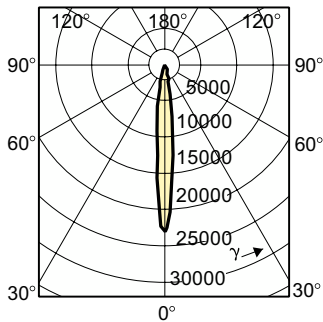

MASTERColour CDM-R

MASTERC CDM-R 35W/830 E27 PAR20 10D 1CT

Range of compact, high-efficiency, discharge reflector lamps with a stable color over lifetime and a crisp, sparkling light

Warnings and Safety

- Control gear must include end-of-life protection (IEC61167, IEC 62035)
- Use only with electronic control gear. Color 830 lamps may also use electromagnetic gear.
- A lamp breaking is extremely unlikely to have any impact on your health. If a lamp breaks, ventilate the room for 30 minutes and remove the parts, preferably with gloves. Put them in a sealed plastic bag and take it to your local waste facilities for recycling. Do not use a vacuum cleaner.

Product data

General Information		Luminous Flux in 90° Cone (Rated)	
Cap-Base	E27 [E27]		1,700 lm
Operating Position	UNIVERSAL [Any or Universal (U)]	Operating and Electrical	
Switching Cycle	800	Power Consumption	38 W
Life to 50% Failures (Nom)	8,000 hour(s)	Warm-up time to 60% light	120 s
Light Technical		Voltage (Nom)	88 V
Color Code	830 [CCT of 3000K]	Voltage (Nom)	88 V
Beam Angle (Nom)	10 degree(s)	Controls and Dimming	
Luminous Intensity (Nom)	21,000 cd	Dimmable	No
Color Designation	Warm White (WW)	Mechanical and Housing	
Chromaticity Coordinate X (Nom)	0.433	Bulb Finish	Clear
Chromaticity Coordinate Y (Nom)	0.402	Bulb Shape	PAR20 [PAR 2.5 inch/63mm]
Correlated Color Temperature (Nom)	3000 K		
Color rendering index (CRI)	81		
LLMF At End Of Nominal Lifetime (Nom)	52 %		

MASTERC colour CDM-R

Approval and Application

Mercury (Hg) Content (Nom)	2.8 mg
Energy Consumption kWh/1000 h	42 kWh

Product Data

Order product name	MASTERC CDM-R 35W/830 E27 PAR20 10D 1CT
Full product name	MASTERC CDM-R 35W/830 E27 PAR20 10D 1CT

Dimensional drawing

Product	D (max)	D	C (max)	C
MASTERC CDM-R 35W/830 E27 PAR20 10D 1CT	65 mm	64 mm	95 mm	92 mm

Photometric data

Light Distribution Diagram - MASTERC CDM-R 35W/830 E27 PAR20 10D 1CT

Spectral Power Distribution Colour - MASTERC CDM-R 35W/830 E27 PAR20 10D 1CT