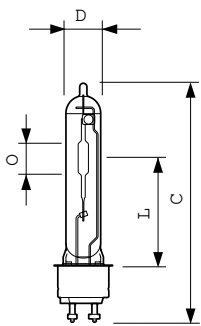

Product data

General Information		Color rendering index (CRI)	
Cap-Base	PGZ12		73
Operating Position	UNIVERSAL [Any or Universal (U)]	Arc Length O (Nom)	14 mm
Flux measurement reference	Sphere	Operating and Electrical	
Life to 50% Failures (Nom)	32,000 hour(s)	Power Consumption	60.0 W
Light Technical		Voltage (Nom)	92 V
Color Code	728 [CCT of 2800K]	Voltage (Nom)	92 V
Luminous Flux	7,200 lm	Controls and Dimming	
Color Designation	White (WH)	Dimmable	Yes
Chromaticity Coordinate X (Nom)	0.447	Mechanical and Housing	
Chromaticity Coordinate Y (Nom)	0.4	Bulb Finish	Clear
Correlated Color Temperature (Nom)	2800 K		
Luminous Efficacy (rated) (Nom)	120 lm/W		

MASTER CosmoWhite CPO-TW & CPO-TW Xtra

Bulb Shape	T19
------------	-----

Approval and Application

Energy Efficiency Class	E
Mercury (Hg) Content (Max)	2 mg
Mercury (Hg) Content (Nom)	2.0 mg
Energy Consumption kWh/1000 h	60 kWh
EPREL Registration Number	473348

Product Data

Order product name	MST CosmoWh CPO-TW Xtra 60W/728 PGZ12
--------------------	---------------------------------------

Full product name	MST CosmoWh CPO-TW Xtra 60W/728 PGZ12
Full product code	871150020851415
Order code	928088505127
Material Nr. (12NC)	928088505127
Local order code	CPOTWHITE60W72
Numerator - Quantity Per Pack	1
EAN/UPC - Product/Case	8711500208514
Numerator - Packs per outer box	12
EAN/UPC - Case	8711500208521

Dimensional drawing

Product	D (max)	D	O	L	C (max)
MST CosmoWh CPO-TW Xtra 60W/728 PGZ12	20 mm	19 mm	14 mm	59 mm	132 mm

Photometric data

Light Distribution Diagram - MST CosmoWh CPO-TW Xtra 60W/728 PGZ12

Spectral Power Distribution Colour - MST CosmoWh CPO-TW Xtra 60W/728 PGZ12