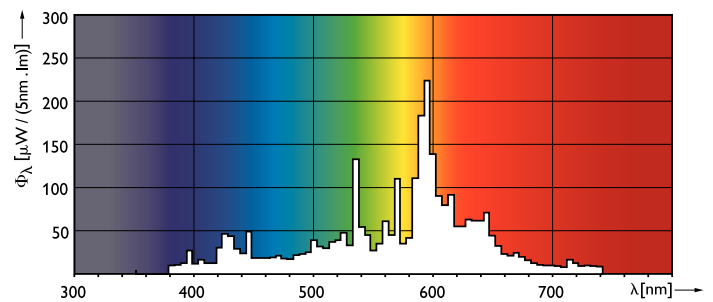

Product data

General Information		Color rendering index (CRI)	
Cap-Base	PGZ12		73
Operating Position	UNIVERSAL [Any or Universal (U)]	Arc Length O (Nom)	14 mm
Flux measurement reference	Sphere	Operating and Electrical	
Life to 50% Failures (Nom)	32,000 hour(s)	Power Consumption	60.0 W
Light Technical		Voltage (Nom)	92 V
Color Code	728 [CCT of 2800K]	Voltage (Nom)	92 V
Luminous Flux	7,200 lm	Controls and Dimming	
Color Designation	White (WH)	Dimmable	Yes
Chromaticity Coordinate X (Nom)	0.447	Mechanical and Housing	
Chromaticity Coordinate Y (Nom)	0.4	Bulb Finish	Clear
Correlated Color Temperature (Nom)	2800 K		
Luminous Efficacy (rated) (Nom)	120 lm/W		

MASTER CosmoWhite CPO-TW & CPO-TW Xtra

Bulb Shape	T19
------------	-----

Approval and Application

Energy Efficiency Class	E
Mercury (Hg) Content (Max)	2 mg
Mercury (Hg) Content (Nom)	2.0 mg
Energy Consumption kWh/1000 h	60 kWh
EPREL Registration Number	473348

Dimensional drawing

Product	D (max)	D	O	L	C (max)
MST CosmoWh CPO-TW Xtra 60W/728 PGZ12	20 mm	19 mm	14 mm	59 mm	132 mm

Photometric data

Light Distribution Diagram - MST CosmoWh CPO-TW Xtra 60W/728 PGZ12

Spectral Power Distribution Colour - MST CosmoWh CPO-TW Xtra 60W/728 PGZ12