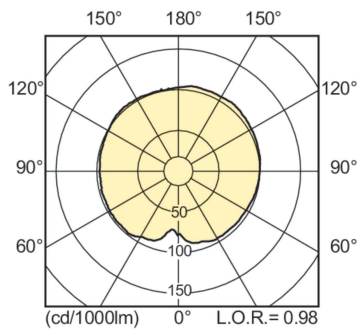

Product data

General Information		Color rendering index (CRI)	
Cap-Base	PGZ12		73
Operating Position	UNIVERSAL [Any or Universal (U)]	Arc Length O (Nom)	14 mm
Flux measurement reference	Sphere	Operating and Electrical	
Life to 50% Failures (Nom)	32,000 hour(s)	Power Consumption	60.0 W
Light Technical		Voltage (Nom)	92 V
Color Code	728 [CCT of 2800K]	Voltage (Nom)	92 V
Luminous Flux	7,200 lm	Controls and Dimming	
Color Designation	White (WH)	Dimmable	Yes
Chromaticity Coordinate X (Nom)	0.447	Mechanical and Housing	
Chromaticity Coordinate Y (Nom)	0.4	Bulb Finish	Clear
Correlated Color Temperature (Nom)	2800 K		
Luminous Efficacy (rated) (Nom)	120 lm/W		

MASTER CosmoWhite CPO-TW & CPO-TW Xtra

Bulb Shape	T19
------------	-----

Approval and Application

Energy Efficiency Class	E
Mercury (Hg) Content (Max)	2 mg
Mercury (Hg) Content (Nom)	2.0 mg
Energy Consumption kWh/1000 h	60 kWh
EPREL Registration Number	473348

Product Data

Order product name	MST CosmoWh CPO-TW Xtra 60W/728 PGZ12
--------------------	---------------------------------------

Full product name	MST CosmoWh CPO-TW Xtra 60W/728 PGZ12
Full product code	871150020851415
Order code	928088505127
Material Nr. (12NC)	928088505127
Local order code	CPOTWHITE60W72
Numerator - Quantity Per Pack	1
EAN/UPC - Product/Case	8711500208514
Numerator - Packs per outer box	12
EAN/UPC - Case	8711500208521

Dimensional drawing

Product	D (max)	D	O	L	C (max)
MST CosmoWh CPO-TW Xtra 60W/728 PGZ12	20 mm	19 mm	14 mm	59 mm	132 mm

Photometric data

Light Distribution Diagram - MST CosmoWh CPO-TW Xtra 60W/728 PGZ12

Spectral Power Distribution Colour - MST CosmoWh CPO-TW Xtra 60W/728 PGZ12