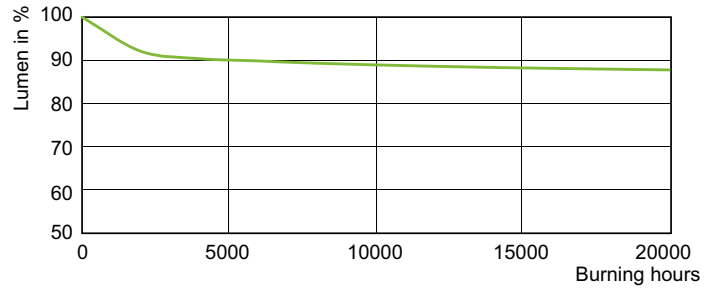

Lumen Maintenance Diagram - MST CosmoWh CPO-TW Xtra 60W/728 PGZ12