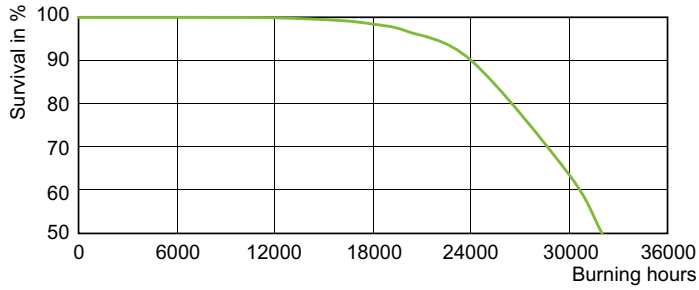

MASTER CosmoWhite CPO-TW & CPO-TW Xtra

Lifetime

Life Expectancy Diagram - MST CosmoWh CPO-TW Xtra 60W/728 PGZ12