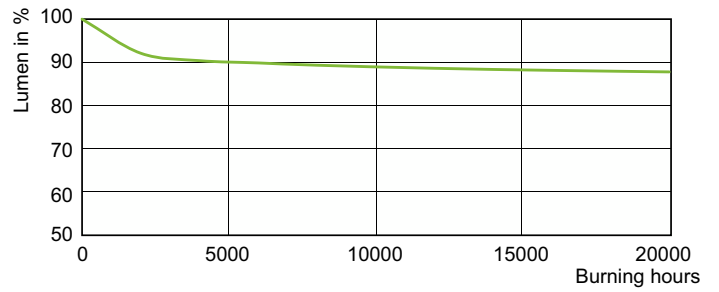

Lumen Maintenance Diagram - MST CosmoWh CPO-TW Xtra 60W/728 PGZ12