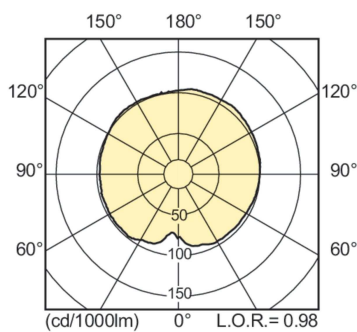

Fotometriske data

Light Distribution Diagram - MST CosmoWh CPO-TW Xtra 60W/728 PGZ12