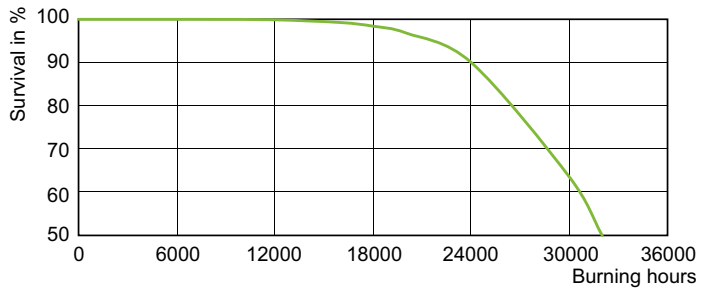

MASTER CosmoWhite CPO-TW & CPO-TW Xtra

Levetid

Life Expectancy Diagram - MST CosmoWh CPO-TW Xtra 60W/728 PGZ12