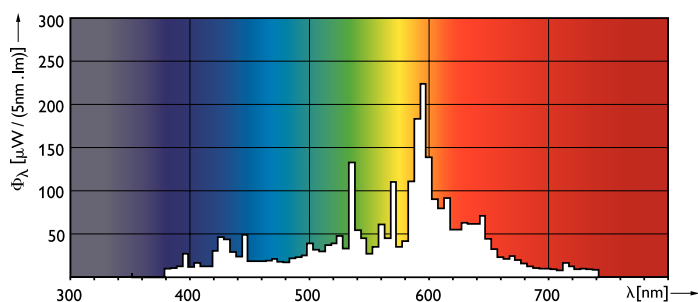

Spectral Power Distribution Colour - MST CosmoWh CPO-TW Xtra 60W/728 PGZ12