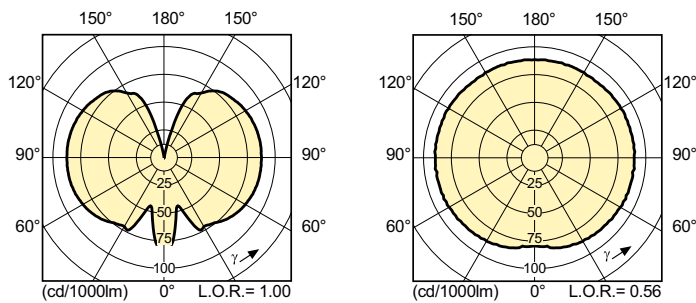

Product data

General Information	
Cap-Base	G12
Operating Position	UNIVERSAL [Any or Universal (U)]
Flux measurement reference	Sphere
Life to 50% Failures (Nom)	15,000 hour(s)

Light Technical	
Color Code	830 [CCT of 3000K]
Luminous Flux	27,750 lm
Color Designation	Warm White (WW)
Chromaticity Coordinate X (Nom)	0.434
Chromaticity Coordinate Y (Nom)	0.398
Correlated Color Temperature (Nom)	3000 K

Luminous Efficacy (rated) (Nom)	111 lm/W
Color rendering index (CRI)	85
Arc Length O (Nom)	12.3 mm

Operating and Electrical	
Power Consumption	250.0 W
Voltage (Nom)	95 V
Voltage (Nom)	95 V

Controls and Dimming	
Dimmable	No

MASTERC colour CDM-T

Mechanical and Housing

Bulb Finish	Clear
Bulb Shape	T24

Approval and Application

Energy Efficiency Class	F
Mercury (Hg) Content (Max)	27.5 mg
Mercury (Hg) Content (Nom)	27.5 mg
Energy Consumption kWh/1000 h	250 kWh
EPREL Registration Number	473350

Dimensional drawing

Product	D (max)	O	L (min)	L (max)	L	C (max)
MASTERC CDM-T 250W/830 G12 1CT/12	25 mm	12.3 mm	71.5 mm	73.5 mm	72.5 mm	135 mm

Photometric data

Light Distribution Diagram - MASTERC CDM-T 250W/830 G12 1CT/12