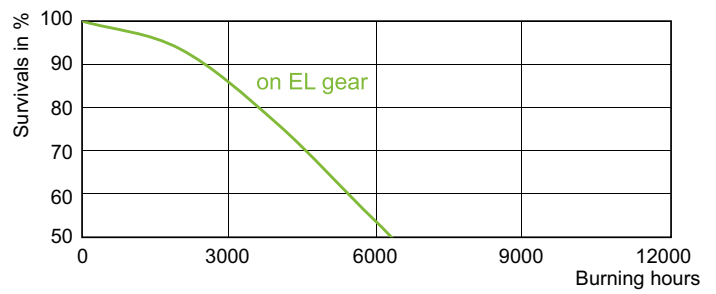

MASTERC colour CDM-T

Lifetime

Lumen Maintenance Diagram - MASTER CDM-T 250W/830 G12 1CT/12

Life Expectancy Diagram - MASTER CDM-T 250W/830 G12 1CT/12