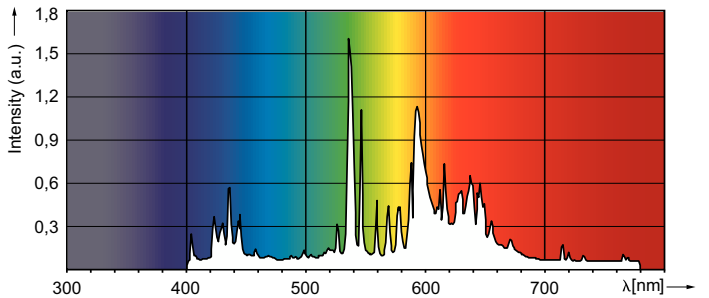

Photometric data

Light Distribution Diagram - MASTERC CDM-T 250W/830 G12 1CT/12

Spectral Power Distribution Colour - MASTERC CDM-T 250W/830 G12 1CT/12