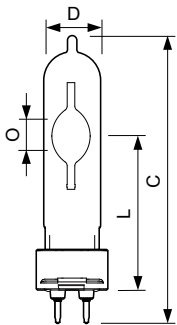

Luminous Efficacy (rated) (Nom)	111 lm/W
Color rendering index (CRI)	85
Arc Length O (Nom)	12.3 mm

Operating and Electrical	
Power Consumption	250.0 W
Voltage (Nom)	95 V
Voltage (Nom)	95 V

Controls and Dimming	
Dimmable	No

MASTERC colour CDM-T

Mechanical and Housing

Bulb Finish	Clear
Bulb Shape	T24

Approval and Application

Energy Efficiency Class	F
Mercury (Hg) Content (Max)	27.5 mg
Mercury (Hg) Content (Nom)	27.5 mg
Energy Consumption kWh/1000 h	250 kWh
EPREL Registration Number	473350

Product Data

Order product name	MASTERC CDM-T 250W/830 G12 1CT/12
--------------------	-----------------------------------

Full product name	MASTERC CDM-T 250W/830 G12 1CT/12
Full product code	871150020801915
Order code	928089805131
Material Nr. (12NC)	928089805131
Numerator - Quantity Per Pack	1
EAN/UPC - Product/Case	8711500208019
Numerator - Packs per outer box	12
EAN/UPC - Case	8711500208026

Dimensional drawing

Product	D (max)	O	L (min)	L (max)	L	C (max)
MASTERC CDM-T 250W/830 G12 1CT/12	25 mm	12.3 mm	71.5 mm	73.5 mm	72.5 mm	135 mm

Photometric data

Light Distribution Diagram - MASTERC CDM-T 250W/830 G12 1CT/12