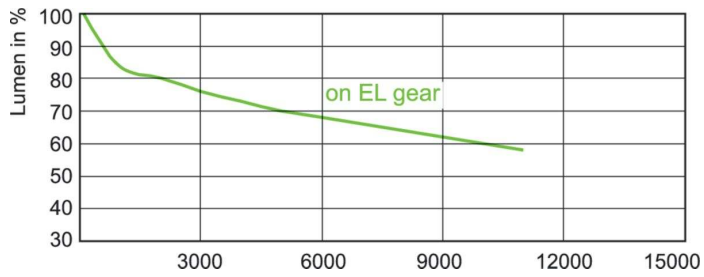

MASTERC colour CDM-T

Lifetime

Lumen Maintenance Diagram - MASTER CDM-T 250W/830 G12 1CT/12

Life Expectancy Diagram - MASTER CDM-T 250W/830 G12 1CT/12