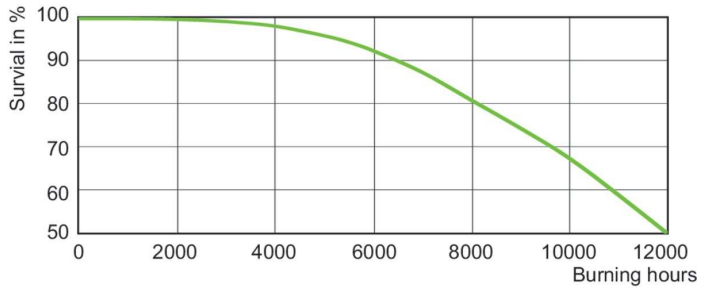

MASTERC colour CDM-R

Lifetime

Life Expectancy Diagram - MASTERC CDM-R 70W/830 E27 PAR30L 30D 1CT

Lumen Maintenance Diagram - MASTERC CDM-R 70W/830 E27 PAR30L 30D 1CT