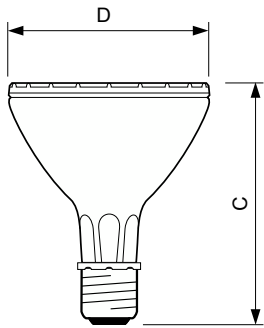

Product data

General Information		Color rendering index (CRI)	
Cap-Base	E27 [E27]		81
Operating Position	UNIVERSAL [Any or Universal (U)]	LLMF At End Of Nominal Lifetime (Nom)	62 %
Switching Cycle	1,050	Luminous Flux in 90° Cone (Rated)	4,250 lm
Life to 50% Failures (Nom)	12,000 hour(s)	Operating and Electrical	
Light Technical		Power Consumption	73 W
Color Code	830 [CCT of 3000K]	Warm-up time to 60% light	120 s
Beam Angle (Nom)	30 degree(s)	Voltage (Nom)	87 V
Luminous Intensity (Nom)	13,500 cd	Voltage (Nom)	87 V
Color Designation	Warm White (WW)	Controls and Dimming	
Chromaticity Coordinate X (Nom)	0.440	Dimmable	No
Chromaticity Coordinate Y (Nom)	0.401		
Correlated Color Temperature (Nom)	3000 K		

MASTERC colour CDM-R

Mechanical and Housing

Bulb Finish	Clear
Bulb Shape	PAR30L [PAR 3.75 inch/95mm Long]

Approval and Application

Mercury (Hg) Content (Nom)	8.3 mg
Energy Consumption kWh/1000 h	80 kWh

Product Data

Dimensional drawing

Product	D (max)	D	C (max)	C
MASTERC CDM-R 70W/830 E27 PAR30L 30D 1CT	97 mm	95 mm	123 mm	120 mm

Photometric data

Light Distribution Diagram - MASTERC CDM-R 70W/830 E27 PAR30L 30D 1CT

Spectral Power Distribution Colour - MASTERC CDM-R 70W/830 E27 PAR30L 30D 1CT