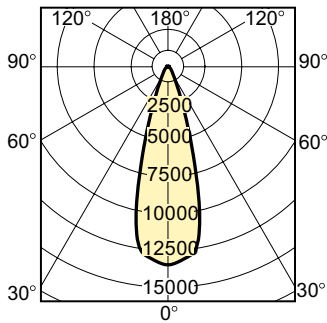

Product data

General Information		Color rendering index (CRI)	
Cap-Base	E27 [E27]		81
Operating Position	UNIVERSAL [Any or Universal (U)]	LLMF At End Of Nominal Lifetime (Nom)	62 %
Switching Cycle	1,050	Luminous Flux in 90° Cone (Rated)	4,250 lm
Life to 50% Failures (Nom)	12,000 hour(s)	Operating and Electrical	
Light Technical		Power Consumption	73 W
Color Code	830 [CCT of 3000K]	Warm-up time to 60% light	120 s
Beam Angle (Nom)	30 degree(s)	Voltage (Nom)	87 V
Luminous Intensity (Nom)	13,500 cd	Voltage (Nom)	87 V
Color Designation	Warm White (WW)	Controls and Dimming	
Chromaticity Coordinate X (Nom)	0.440	Dimmable	No
Chromaticity Coordinate Y (Nom)	0.401		
Correlated Color Temperature (Nom)	3000 K		

MASTERC colour CDM-R

Mechanical and Housing

Bulb Finish	Clear
Bulb Shape	PAR30L [PAR 3.75 inch/95mm Long]

Approval and Application

Mercury (Hg) Content (Nom)	8.3 mg
Energy Consumption kWh/1000 h	80 kWh

Product Data

Dimensional drawing

Product	D (max)	D	C (max)	C
MASTERC CDM-R 70W/830 E27 PAR30L 30D 1CT	97 mm	95 mm	123 mm	120 mm

Photometric data

Light Distribution Diagram - MASTERC CDM-R 70W/830 E27 PAR30L 30D 1CT

Spectral Power Distribution Colour - MASTERC CDM-R 70W/830 E27 PAR30L 30D 1CT