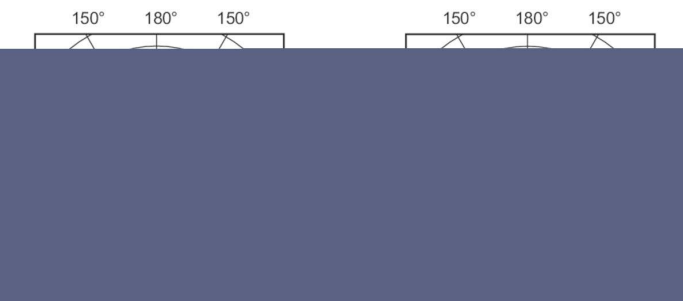

Product data

General Information		Luminous Efficacy (rated) (Nom)	
Cap-Base	G12 [G12]		105 lm/W
Operating Position	UNIVERSAL [Any or Universal (U)]	Color rendering index (CRI)	91
Flux measurement reference	Sphere	Arc Length O (Nom)	12.3 mm
Life to 50% Failures (Nom)	15,000 hour(s)		
Light Technical		Operating and Electrical	
Color Code	942 [CCT of 4200K]	Power Consumption	250.0 W
Luminous Flux	26,250 lm	Voltage (Nom)	93 V
Color Designation	Cool White (CW)	Voltage (Nom)	93 V
Chromaticity Coordinate X (Nom)	0.371	Controls and Dimming	
Chromaticity Coordinate Y (Nom)	0.366	Dimmable	No
Correlated Color Temperature (Nom)	4200 K		

Product Data

Order product name	MASTERC CDM-T 250W/942 G12 1CT/12
--------------------	-----------------------------------

Full product name	MASTERC colour CDM-T 250W/942 G12 1CT/12
Full product code	871150021112515
Order code	21112515
Material Nr. (12NC)	928094205131
Numerator - Quantity Per Pack	1
EAN/UPC - Product/Case	8711500211125
Numerator - Packs per outer box	12
EAN/UPC - Case	8711500211132

Dimensional drawing

Product	D (max)	O	L (min)	L (max)	L	C (max)
MASTERC CDM-T 250W/942 G12 1CT/12	25 mm	12.3 mm	71.5 mm	73.5 mm	72.5 mm	135 mm

Photometric data

Light Distribution Diagram - MASTERC CDM-T 250W/942 G12 1CT/12