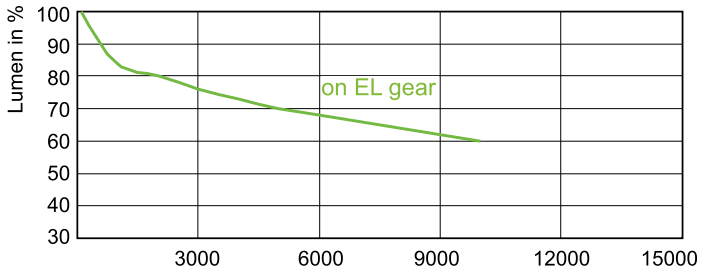

MASTERC colour CDM-T

Lifetime

Lumen Maintenance Diagram - MASTER CDM-T 250W/942 G12 1CT/12

Life Expectancy Diagram - MASTER CDM-T 250W/942 G12 1CT/12