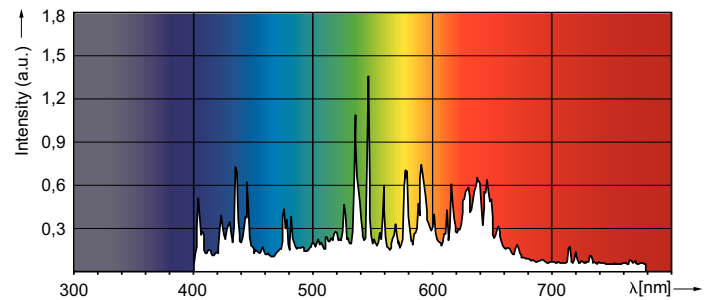

Product data

General Information		Luminous Efficacy (rated) (Nom)	
Cap-Base	G12 [G12]		105 lm/W
Operating Position	UNIVERSAL [Any or Universal (U)]	Color rendering index (CRI)	91
Flux measurement reference	Sphere	Arc Length O (Nom)	12.3 mm
Life to 50% Failures (Nom)	15,000 hour(s)		
Light Technical		Operating and Electrical	
Color Code	942 [CCT of 4200K]	Power Consumption	250.0 W
Luminous Flux	26,250 lm	Voltage (Nom)	93 V
Color Designation	Cool White (CW)	Voltage (Nom)	93 V
Chromaticity Coordinate X (Nom)	0.371	Controls and Dimming	
Chromaticity Coordinate Y (Nom)	0.366	Dimmable	No
Correlated Color Temperature (Nom)	4200 K		

MASTERC colour CDM-T

Mechanical and Housing

Bulb Finish	Clear
Bulb Shape	T24 [T 24mm]

Approval and Application

Energy Efficiency Class	F
Mercury (Hg) Content (Max)	20 mg
Mercury (Hg) Content (Nom)	20.0 mg
Energy Consumption kWh/1000 h	250 kWh
EPREL Registration Number	473354

Dimensional drawing

Product	D (max)	O	L (min)	L (max)	L	C (max)
MASTERC CDM-T 250W/942 G12 1CT/12	25 mm	12.3 mm	71.5 mm	73.5 mm	72.5 mm	135 mm

Photometric data

Light Distribution Diagram - MASTERC CDM-T 250W/942 G12 1CT/12

Spectral Power Distribution Colour - MASTERC CDM-T 250W/942 G12 1CT/12

MASTERC colour CDM-T

Lifetime

Lumen Maintenance Diagram - MASTER CDM-T 250W/942 G12 1CT/12

Life Expectancy Diagram - MASTER CDM-T 250W/942 G12 1CT/12