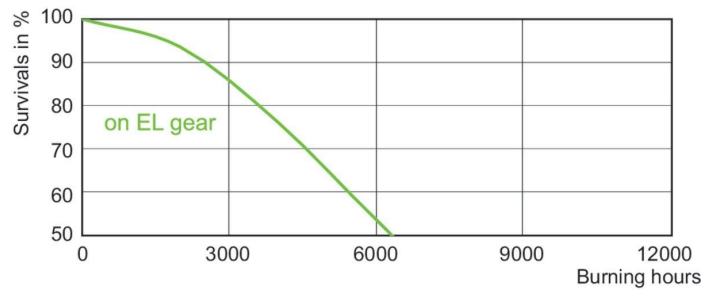

MASTERC colour CDM-T

Lifetime

Lumen Maintenance Diagram - MASTER CDM-T 250W/942 G12 1CT/12

Life Expectancy Diagram - MASTER CDM-T 250W/942 G12 1CT/12