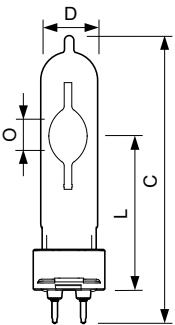

Product data

General Information		Luminous Efficacy (rated) (Nom)	
Cap-Base	G12 [G12]		105 lm/W
Operating Position	UNIVERSAL [Any or Universal (U)]	Color rendering index (CRI)	91
Flux measurement reference	Sphere	Arc Length O (Nom)	12.3 mm
Life to 50% Failures (Nom)	15,000 hour(s)		
Light Technical		Operating and Electrical	
Color Code	942 [CCT of 4200K]	Power Consumption	250.0 W
Luminous Flux	26,250 lm	Voltage (Nom)	93 V
Color Designation	Cool White (CW)	Voltage (Nom)	93 V
Chromaticity Coordinate X (Nom)	0.371	Controls and Dimming	
Chromaticity Coordinate Y (Nom)	0.366	Dimmable	No
Correlated Color Temperature (Nom)	4200 K		

MASTERC colour CDM-T

Mechanical and Housing

Bulb Finish	Clear
Bulb Shape	T24 [T 24mm]

Approval and Application

Energy Efficiency Class	F
Mercury (Hg) Content (Max)	20 mg
Mercury (Hg) Content (Nom)	20.0 mg
Energy Consumption kWh/1000 h	250 kWh
EPREL Registration Number	473354

Product Data

Order product name	MASTERC CDM-T 250W/942 G12 1CT/12
--------------------	-----------------------------------

Full product name	MASTERC colour CDM-T 250W/942 G12 1CT/12
Full product code	871150021112515
Order code	21112515
Material Nr. (12NC)	928094205131
Numerator - Quantity Per Pack	1
EAN/UPC - Product/Case	8711500211125
Numerator - Packs per outer box	12
EAN/UPC - Case	8711500211132

Dimensional drawing

Product	D (max)	O	L (min)	L (max)	L	C (max)
MASTERC CDM-T 250W/942 G12 1CT/12	25 mm	12.3 mm	71.5 mm	73.5 mm	72.5 mm	135 mm

Photometric data

Light Distribution Diagram - MASTERC CDM-T 250W/942 G12 1CT/12